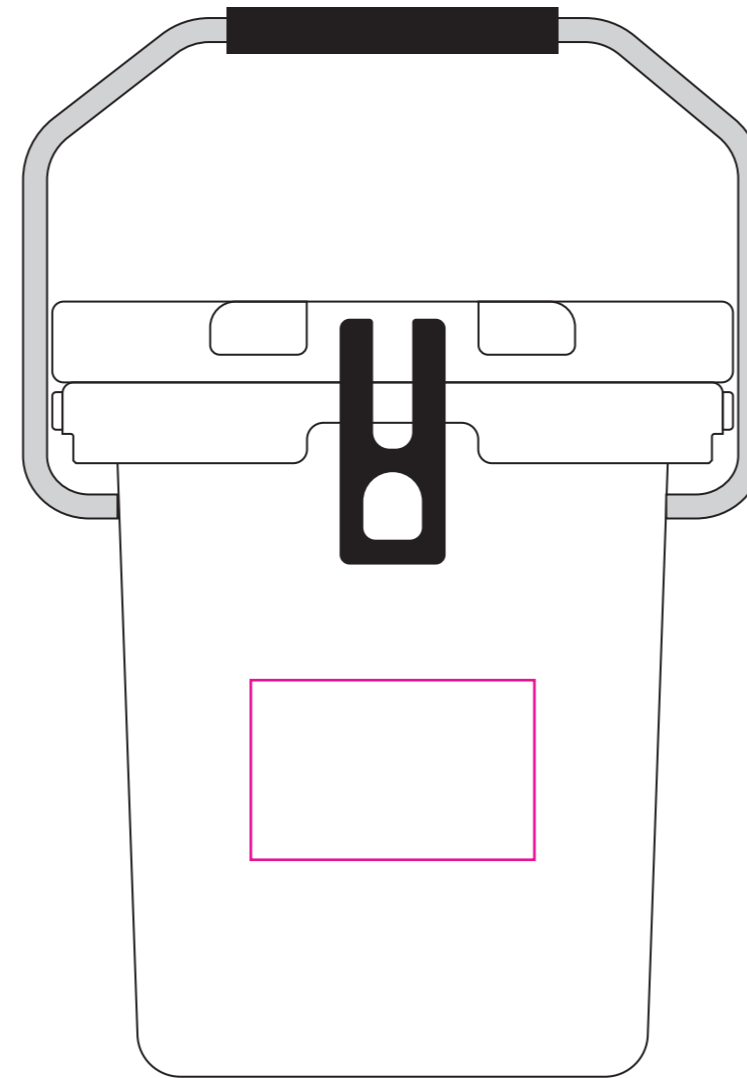

Product: PCH880
Product Size: 360mm(w)x 410mm(h)x 390mm(d)
Decoration Options: Screen Print,Digital Label,Metal Label

Metal Label

Top

Shown at 25% actual size

Metal Label size: 100mm(w) x 50mm(h)

Digital Label

Shown at 25% actual size

Digital Label size: 150mm(w) x 95mm(h)

Screen Print

Shown at 25% actual size
Print size: 70mm(w) x 70mm(h)