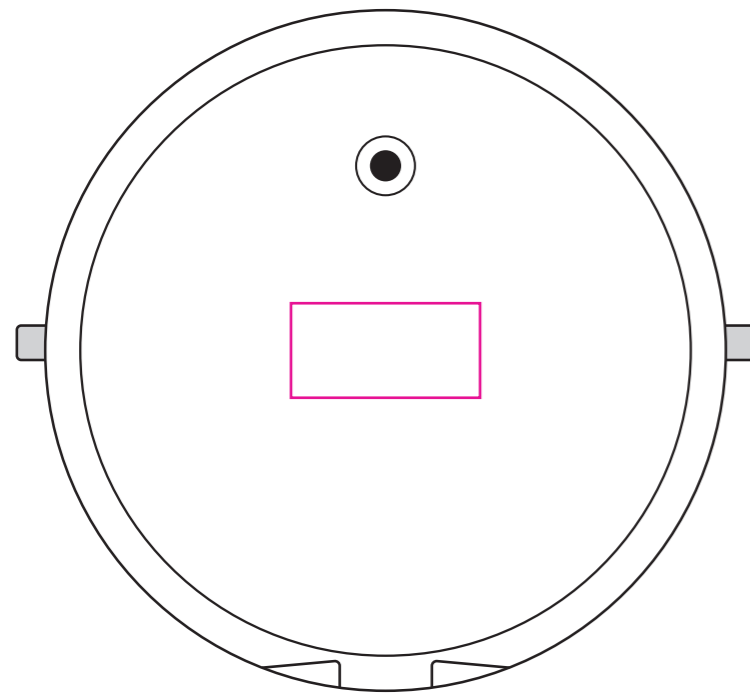

Product: PCH880
Product Size: 360mm(w)x 410mm(h)x 390mm(d)
Decoration Options: Screen Print,Digital Label,Metal Label

Metal Label

Top

Shown at 25% actual size

Metal Label size: 100mm(w) x 50mm(h)

Digital Label

Shown at 25% actual size

Digital Label size: 150mm(w) x 95mm(h)

Screen Print

Shown at 25% actual size
Print size: 70mm(w) x 70mm(h)