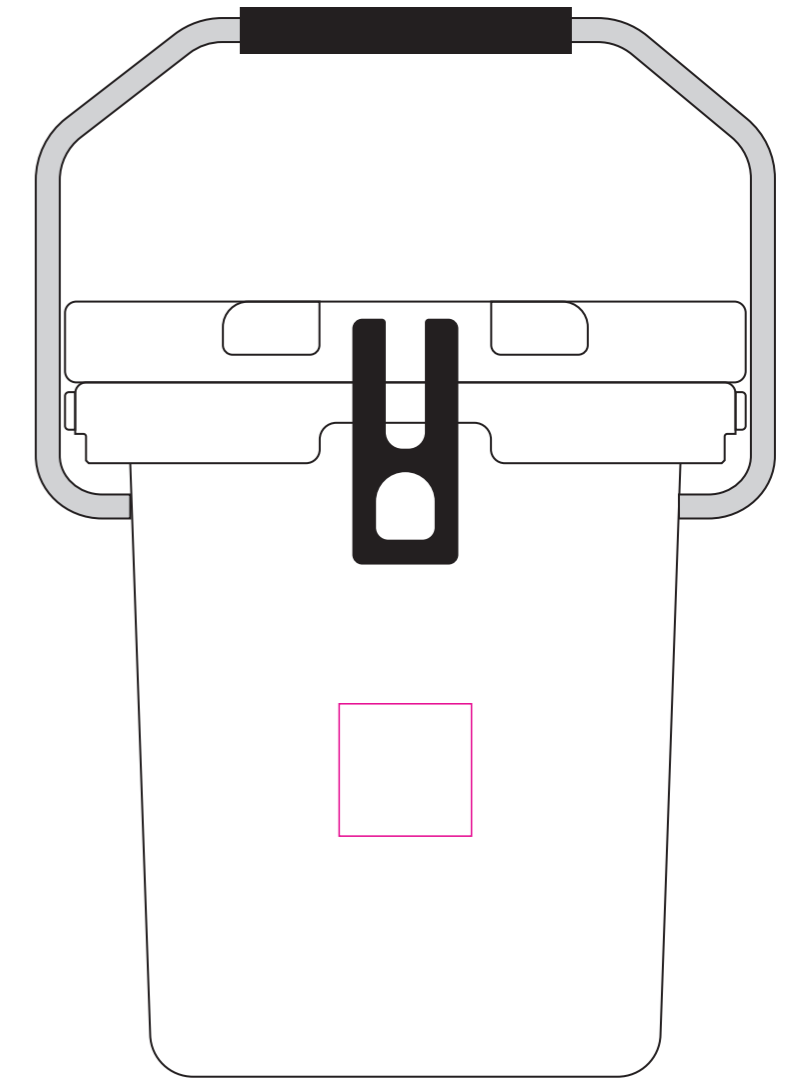

Product: PCH880
Product Size: 360mm(w)x 410mm(h)x 390mm(d)
Decoration Options: Screen Print,Digital Label,Metal Label

Metal Label

Top

Shown at 25% actual size

Metal Label size: 100mm(w) x 50mm(h)

Digital Label

Shown at 25% actual size

Digital Label size: 150mm(w) x 95mm(h)

Screen Print

Shown at 25% actual size
Print size: 70mm(w) x 70mm(h)