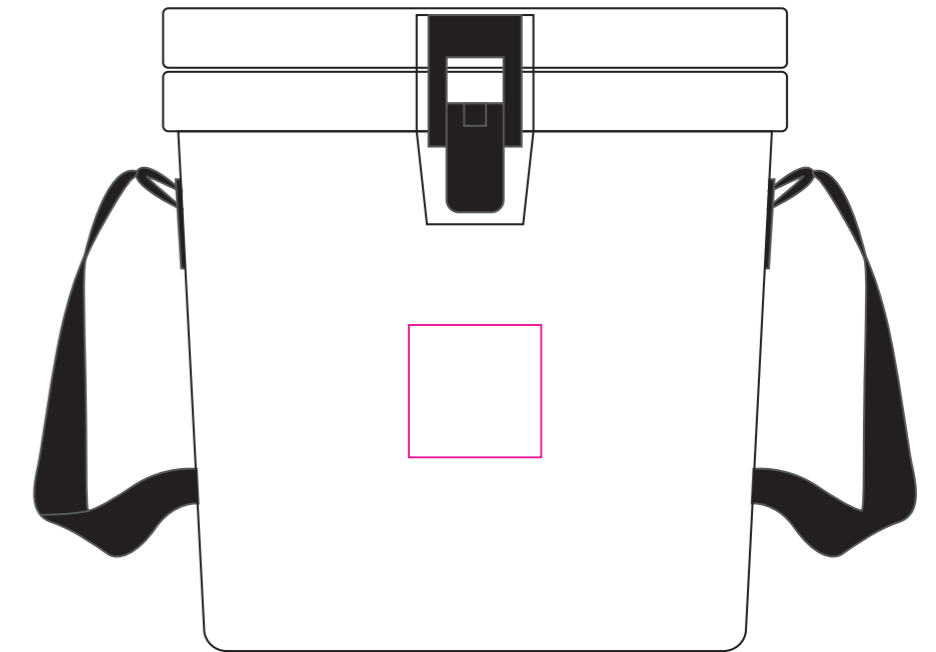

Product: PCH878
Product Size: 330mm(w)x 340mm(h)x 330mm(d)
Decoration Options: Screen Print,Digital Label,Metal Label

Metal Label

Shown at 25% actual size

Metal Label size: 100mm(w) x 50mm(h)

Digital Label

Shown at 25% actual size

Digital Label size: 150mm(w) x 95mm(h)

Screen Print

Shown at 25% actual size
Print size: 70mm(w) x 70mm(h)