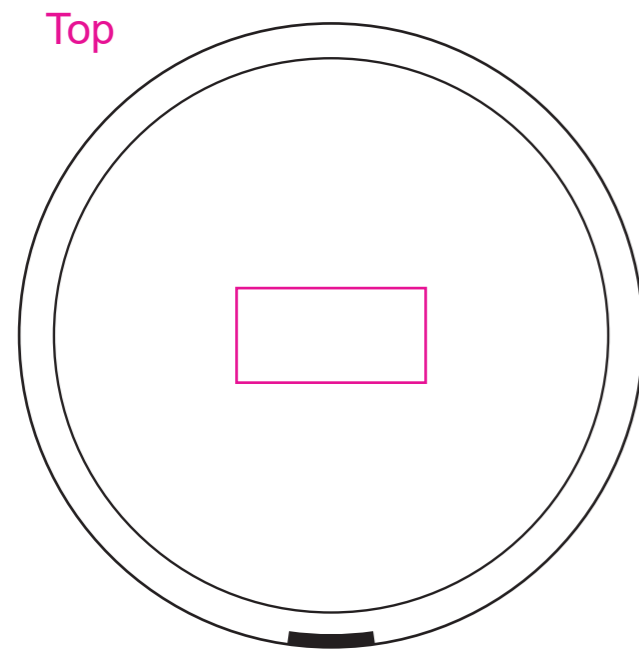

Product: PCH878
Product Size: 330mm(w)x 340mm(h)x 330mm(d)
Decoration Options: Screen Print,Digital Label,Metal Label

Metal Label

Shown at 25% actual size

Metal Label size: 100mm(w) x 50mm(h)

Digital Label

Shown at 25% actual size

Digital Label size: 150mm(w) x 95mm(h)

Screen Print

Shown at 25% actual size
Print size: 70mm(w) x 70mm(h)