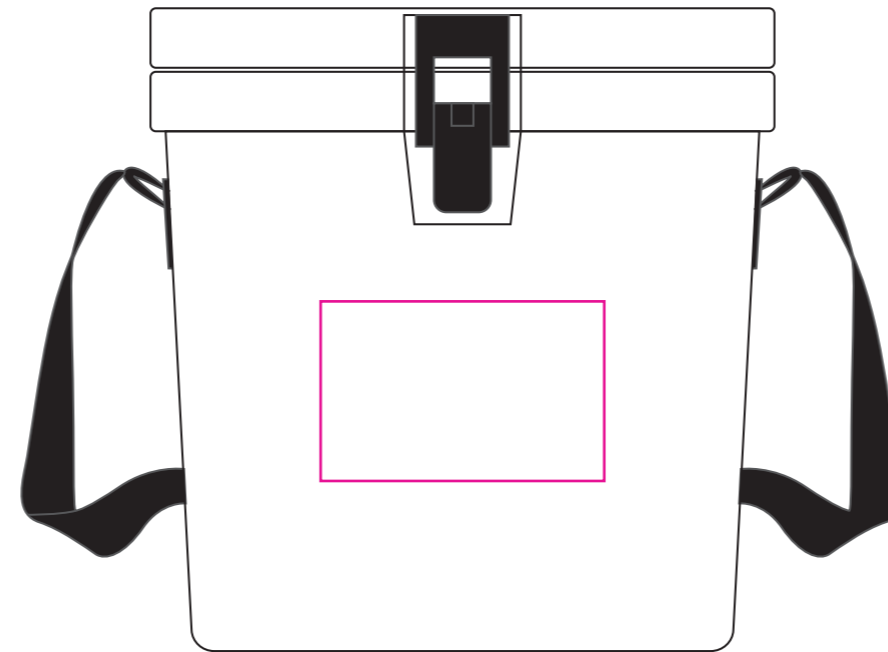

Product: PCH878
Product Size: 330mm(w)x 340mm(h)x 330mm(d)
Decoration Options: Screen Print,Digital Label,Metal Label

Metal Label

Shown at 25% actual size

Metal Label size: 100mm(w) x 50mm(h)

Digital Label

Shown at 25% actual size

Digital Label size: 150mm(w) x 95mm(h)

Screen Print

Shown at 25% actual size
Print size: 70mm(w) x 70mm(h)