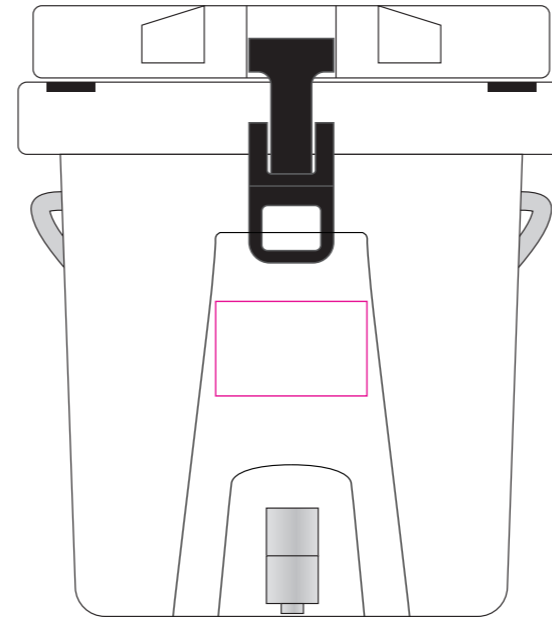

Product: PCH874
Product Size: 289mm(w)x 323mm(h)x 334mm(d)
Decoration Options: Screen Print,Digital Label,Metal Label

Metal Label

Top

Shown at 25% actual size

- Knife line
- Safe print area
- Bleed area

Metal Label size: 100mm(w) x 50mm(h)

Digital Label

Shown at 25% actual size

Digital Label size: 80mm(w) x 50mm(h)

Screen Print

Shown at 25% actual size
Print size: 70mm(w) x 70mm(h)