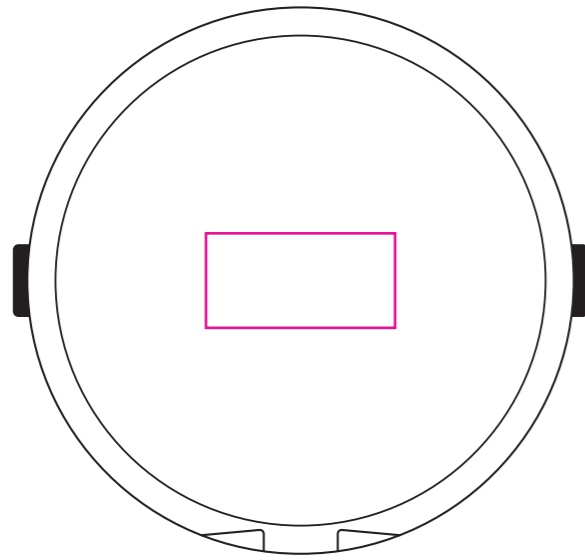

Product: PCH874
Product Size: 289mm(w)x 323mm(h)x 334mm(d)
Decoration Options: Screen Print,Digital Label,Metal Label

Metal Label

Top

Shown at 25% actual size

- Knife line
- Safe print area
- Bleed area

Metal Label size: 100mm(w) x 50mm(h)

Digital Label

Shown at 25% actual size

Digital Label size: 80mm(w) x 50mm(h)

Screen Print

Shown at 25% actual size
Print size: 70mm(w) x 70mm(h)