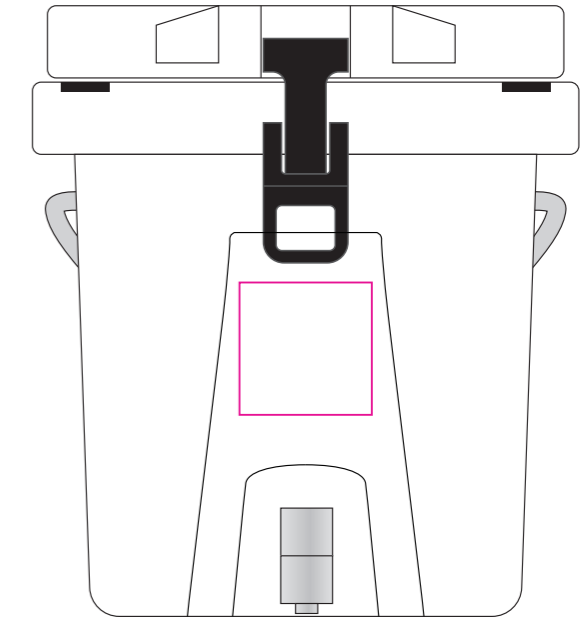

Product: PCH874
Product Size: 289mm(w)x 323mm(h)x 334mm(d)
Decoration Options: Screen Print,Digital Label,Metal Label

Metal Label

Top

Shown at 25% actual size

- Knife line
- Safe print area
- Bleed area

Metal Label size: 100mm(w) x 50mm(h)

Digital Label

Shown at 25% actual size

Digital Label size: 80mm(w) x 50mm(h)

Screen Print

Shown at 25% actual size
Print size: 70mm(w) x 70mm(h)