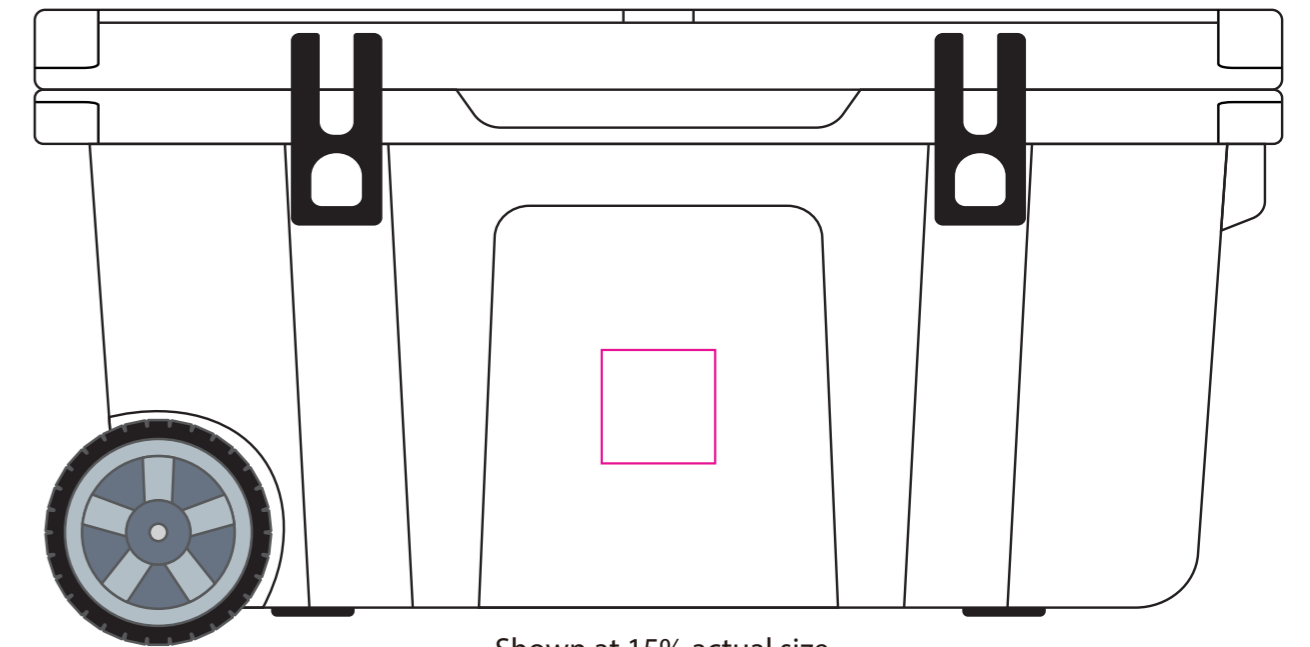

Product: PCH872  
Product Size: 1100mm(w)x 535mm(h)x 470mm(d)  
Decoration Options: Screen Print, Metal Label, Digital Label

### Metal Label

Shown at 15% actual size

- Knife line
- Safe print area
- Bleed area

Metal Label size: 100mm(w) x 50mm(h)

### Digital Label

Shown at 15% actual size

Digital Label size: 150mm(w) x 95mm(h)

### Screen Print

Shown at 15% actual size  
Print size: 100mm(w) x 100mm(h)