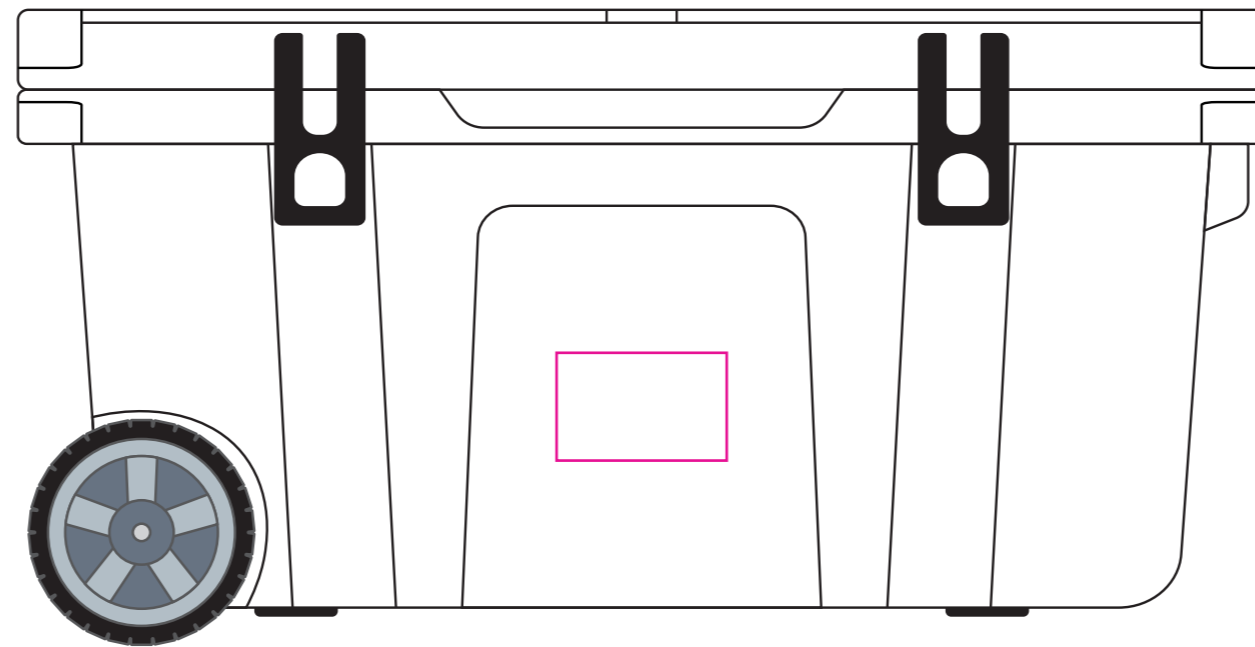

Product: PCH872  
Product Size: 1100mm(w)x 535mm(h)x 470mm(d)  
Decoration Options: Screen Print, Metal Label, Digital Label

### Metal Label

Shown at 15% actual size

- Knife line
- Safe print area
- Bleed area

Metal Label size: 100mm(w) x 50mm(h)

### Digital Label

Shown at 15% actual size

Digital Label size: 150mm(w) x 95mm(h)

### Screen Print

Shown at 15% actual size  
Print size: 100mm(w) x 100mm(h)