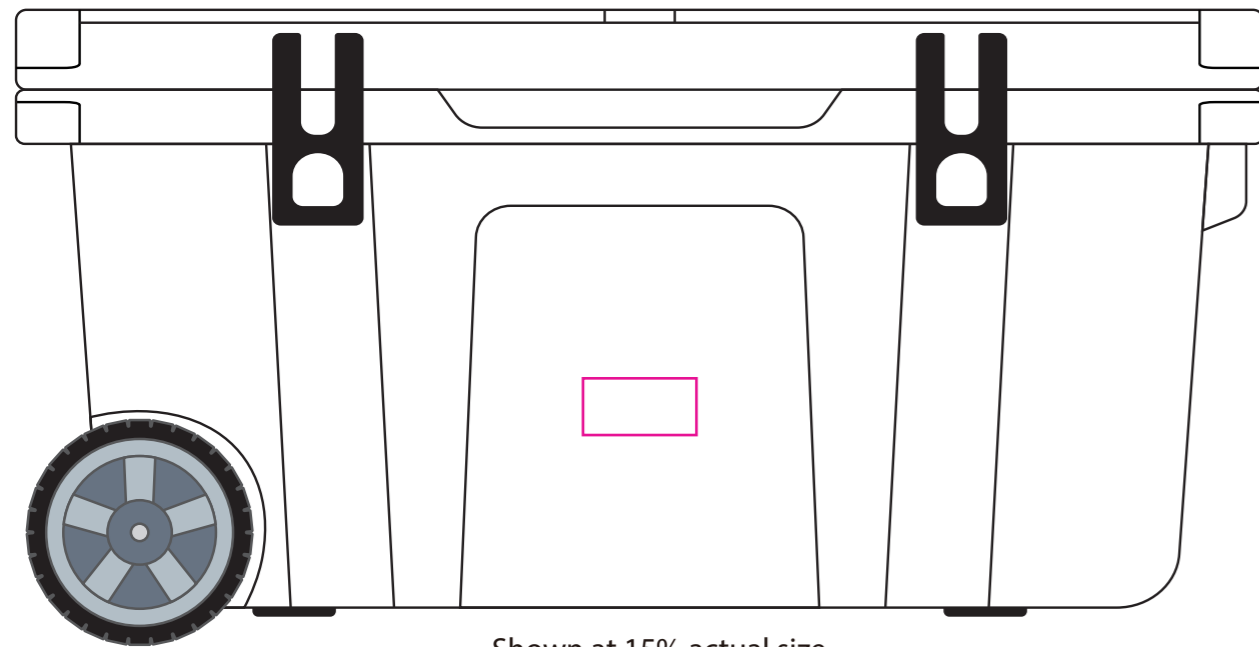

Product: PCH872  
Product Size: 1100mm(w)x 535mm(h)x 470mm(d)  
Decoration Options: Screen Print, Metal Label, Digital Label

### Metal Label

Shown at 15% actual size

- Knife line
- Safe print area
- Bleed area

Metal Label size: 100mm(w) x 50mm(h)

### Digital Label

Shown at 15% actual size

Digital Label size: 150mm(w) x 95mm(h)

### Screen Print

Shown at 15% actual size  
Print size: 100mm(w) x 100mm(h)