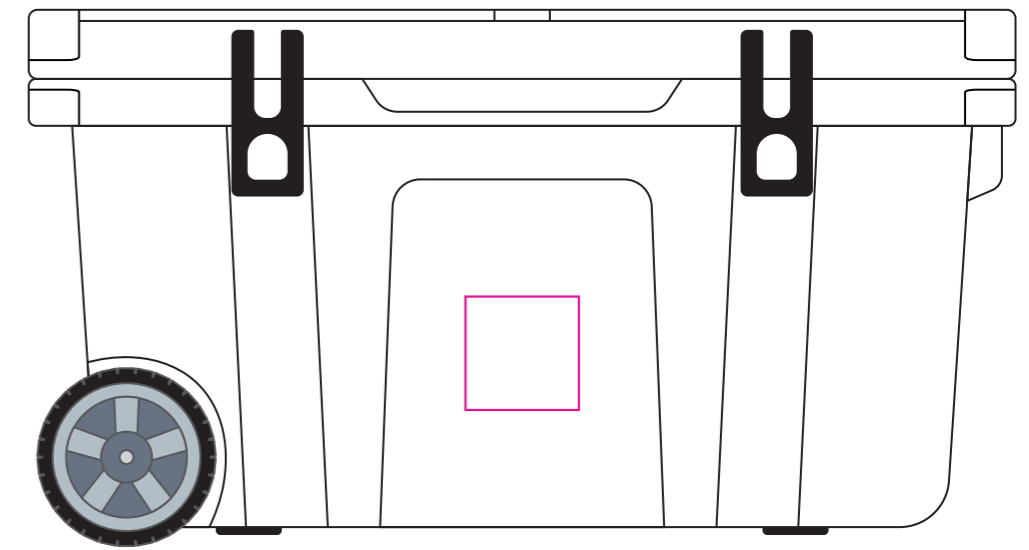

Product: PCH870  
Product Size: 870mm(w)x 463mm(h)x 426mm(d)  
Decoration Options: Screen Print, Metal Label, Digital Label

### Metal Label

Shown at 15% actual size

- Knife line
- Safe print area
- Bleed area

Metal Label size: 100mm(w) x 50mm(h)

### Digital Label

Shown at 15% actual size

Digital Label size: 150mm(w) x 95mm(h)

### Screen Print

Shown at 15% actual size  
Print size: 100mm(w) x 100mm(h)