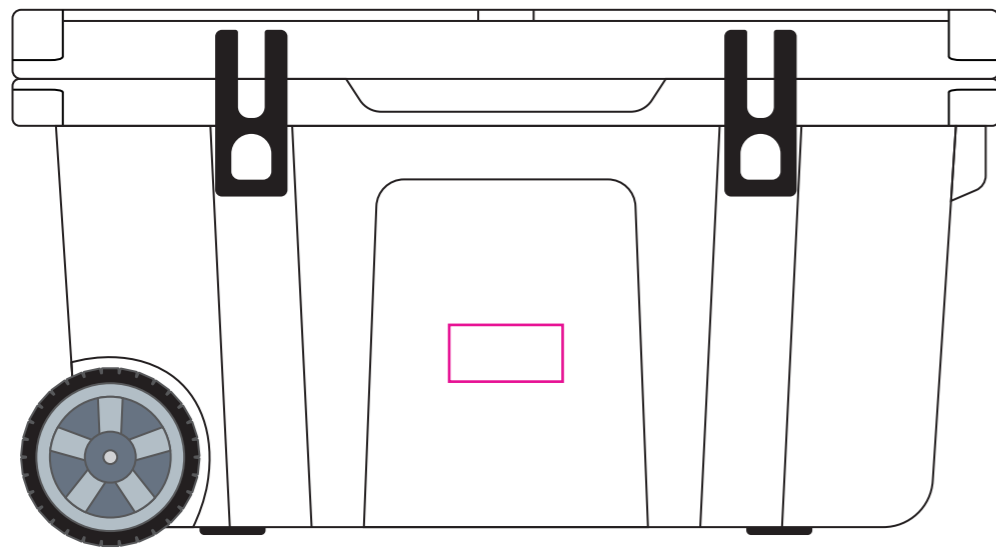

Product: PCH870  
Product Size: 870mm(w)x 463mm(h)x 426mm(d)  
Decoration Options: Screen Print, Metal Label, Digital Label

### Metal Label

Shown at 15% actual size

- Knife line
- Safe print area
- Bleed area

Metal Label size: 100mm(w) x 50mm(h)

### Digital Label

Shown at 15% actual size

Digital Label size: 150mm(w) x 95mm(h)

### Screen Print

Shown at 15% actual size  
Print size: 100mm(w) x 100mm(h)