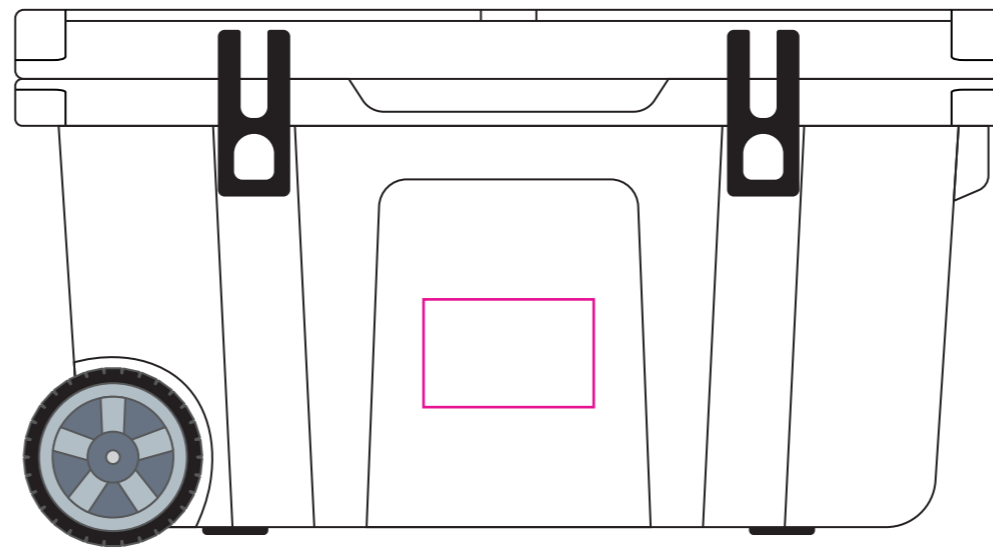

Product: PCH870  
Product Size: 870mm(w)x 463mm(h)x 426mm(d)  
Decoration Options: Screen Print, Metal Label, Digital Label

### Metal Label

Shown at 15% actual size

- Knife line
- Safe print area
- Bleed area

Metal Label size: 100mm(w) x 50mm(h)

### Digital Label

Shown at 15% actual size

Digital Label size: 150mm(w) x 95mm(h)

### Screen Print

Shown at 15% actual size  
Print size: 100mm(w) x 100mm(h)