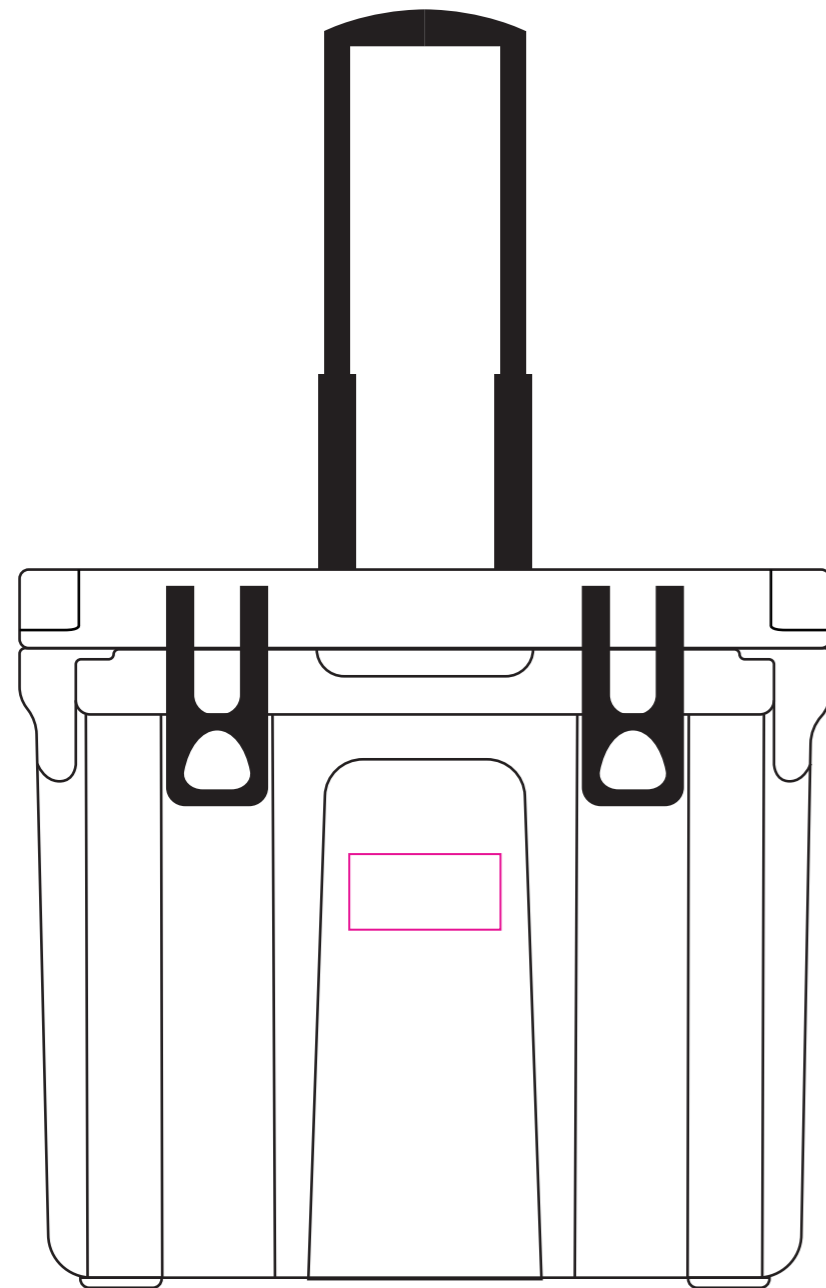

Product: PCH868
Product Size: 536mm(w)x 475mm(h)x 382mm(d)
Decoration Options: Screen Print, Metal Label, Digital Label

Metal Label

Shown at 20% actual size

- Knife line
- Safe print area
- Bleed area

Metal Label size: 100mm(w) x 50mm(h)

Digital Label

Shown at 20% actual size

Digital Label size: 110mm(w) x 70mm(h)

Screen Print

Shown at 20% actual size
Print size: 80mm(w) x 80mm(h)