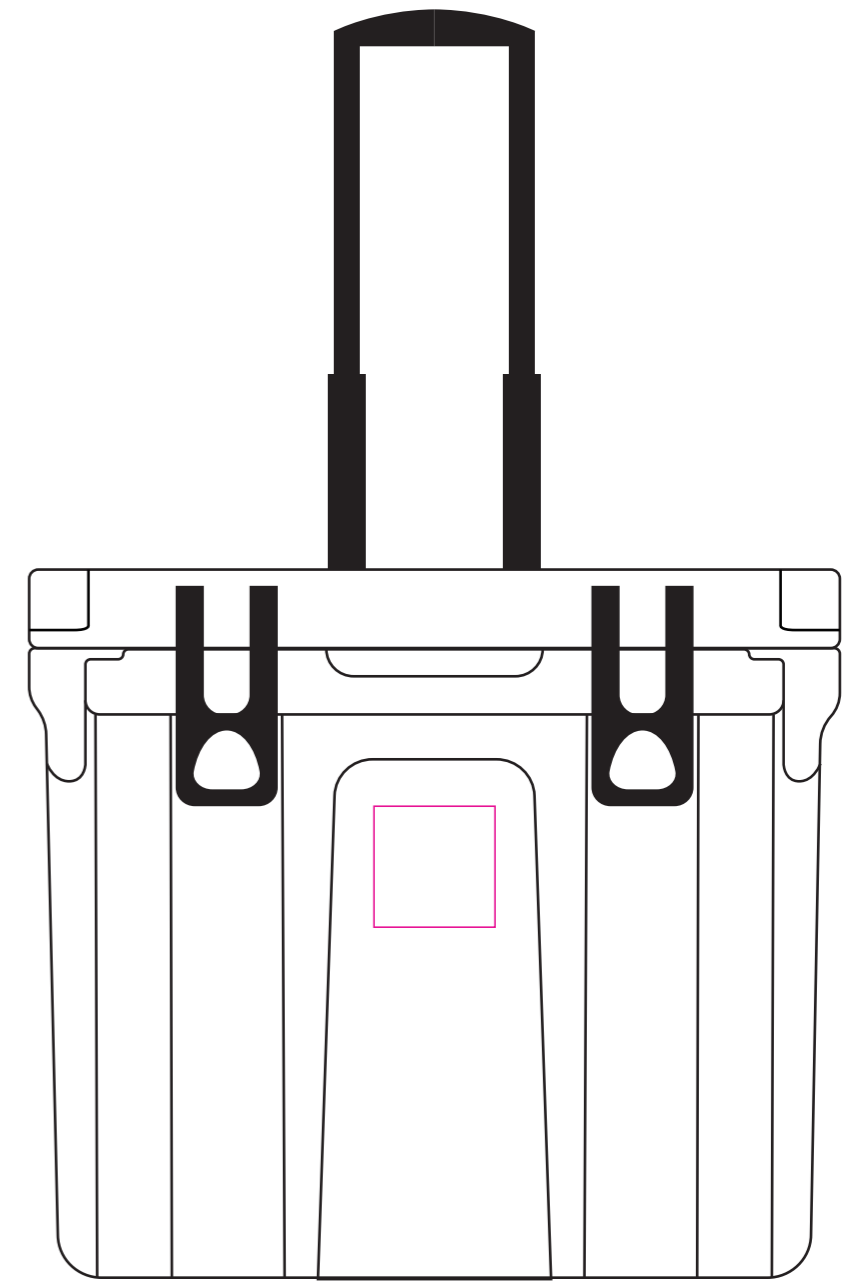

Product: PCH868
Product Size: 536mm(w)x 475mm(h)x 382mm(d)
Decoration Options: Screen Print, Metal Label, Digital Label

Metal Label

Shown at 20% actual size

- Knife line
- Safe print area
- Bleed area

Metal Label size: 100mm(w) x 50mm(h)

Digital Label

Shown at 20% actual size

Digital Label size: 110mm(w) x 70mm(h)

Screen Print

Shown at 20% actual size
Print size: 80mm(w) x 80mm(h)