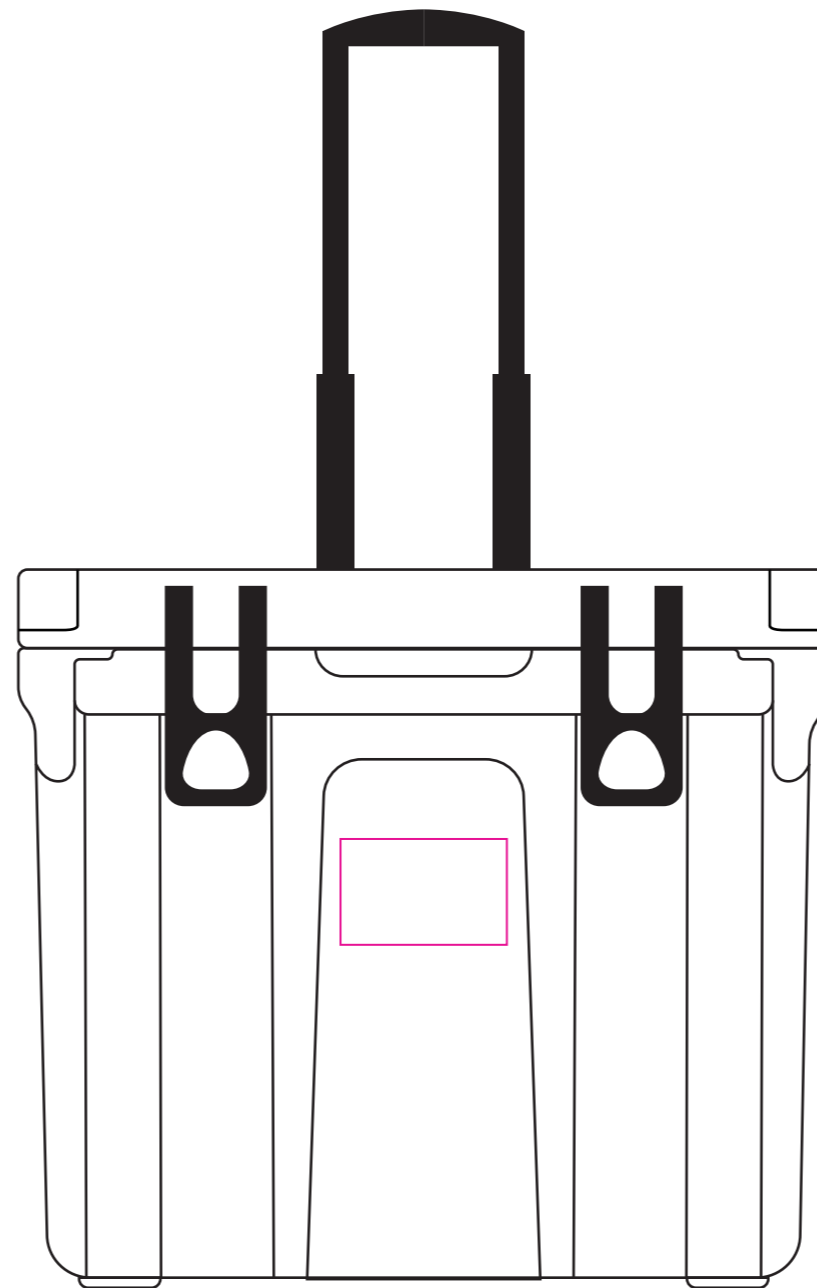

Product: PCH868
Product Size: 536mm(w)x 475mm(h)x 382mm(d)
Decoration Options: Screen Print, Metal Label, Digital Label

Metal Label

Shown at 20% actual size

- Knife line
- Safe print area
- Bleed area

Metal Label size: 100mm(w) x 50mm(h)

Digital Label

Shown at 20% actual size

Digital Label size: 110mm(w) x 70mm(h)

Screen Print

Shown at 20% actual size
Print size: 80mm(w) x 80mm(h)