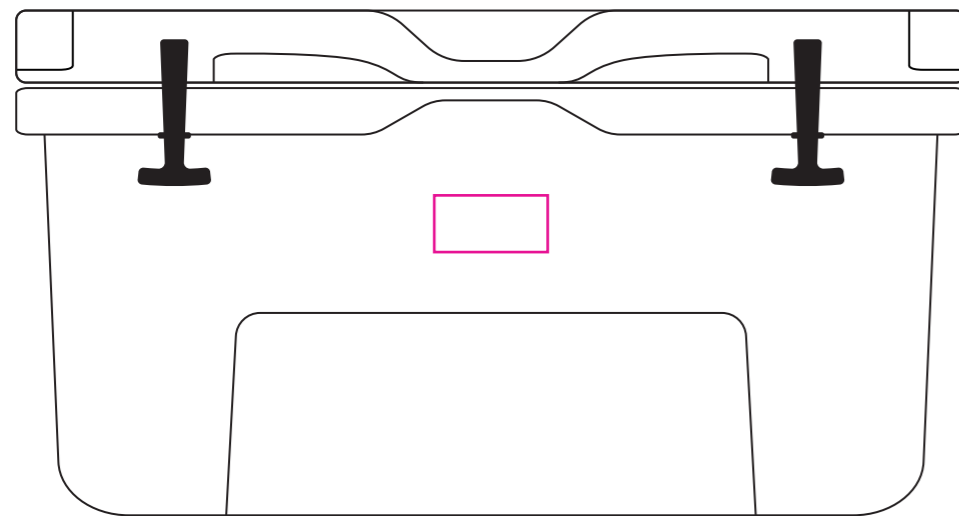

Product: PCH866
Product Size: 837mm(w)x 445mm(h)x 505mm(d)
Decoration Options: Screen Print, Metal Label, Digital Label

Metal Label

Shown at 15% actual size

- Knife line
- Safe print area
- Bleed area

Metal Label size: 100mm(w) x 50mm(h)

Digital Label

Shown at 15% actual size

Digital Label size: 150mm(w) x 95mm(h)

Screen Print

Shown at 15% actual size
Print size: 100mm(w) x 100mm(h)