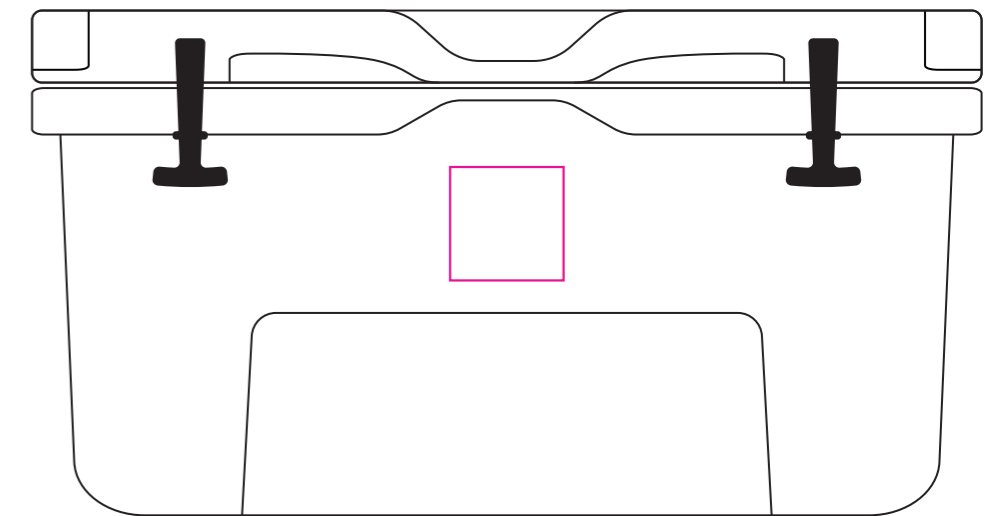

Product: PCH866
Product Size: 837mm(w)x 445mm(h)x 505mm(d)
Decoration Options: Screen Print, Metal Label, Digital Label

Metal Label

Shown at 15% actual size

- Knife line
- Safe print area
- Bleed area

Metal Label size: 100mm(w) x 50mm(h)

Digital Label

Shown at 15% actual size

Digital Label size: 150mm(w) x 95mm(h)

Screen Print

Shown at 15% actual size
Print size: 100mm(w) x 100mm(h)