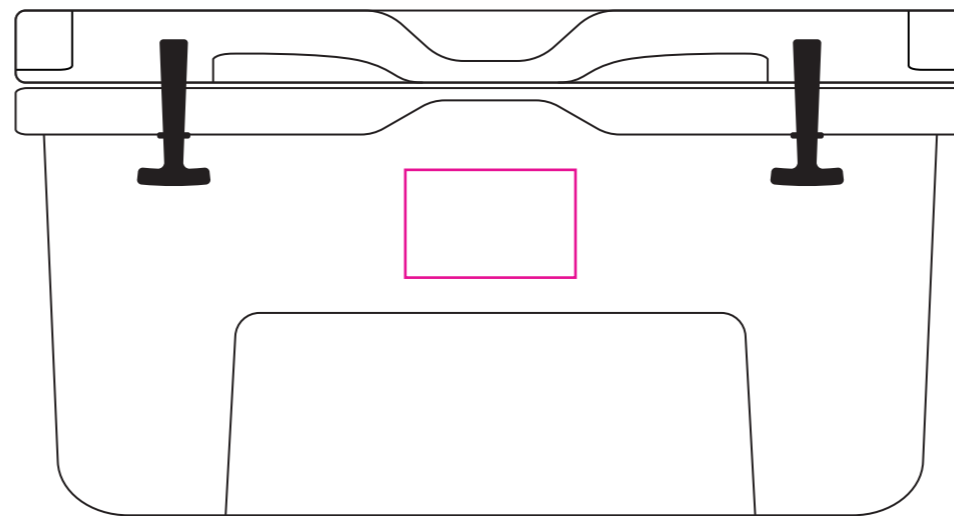

Product: PCH866
Product Size: 837mm(w)x 445mm(h)x 505mm(d)
Decoration Options: Screen Print, Metal Label, Digital Label

Metal Label

Shown at 15% actual size

- Knife line
- Safe print area
- Bleed area

Metal Label size: 100mm(w) x 50mm(h)

Digital Label

Shown at 15% actual size

Digital Label size: 150mm(w) x 95mm(h)

Screen Print

Shown at 15% actual size
Print size: 100mm(w) x 100mm(h)