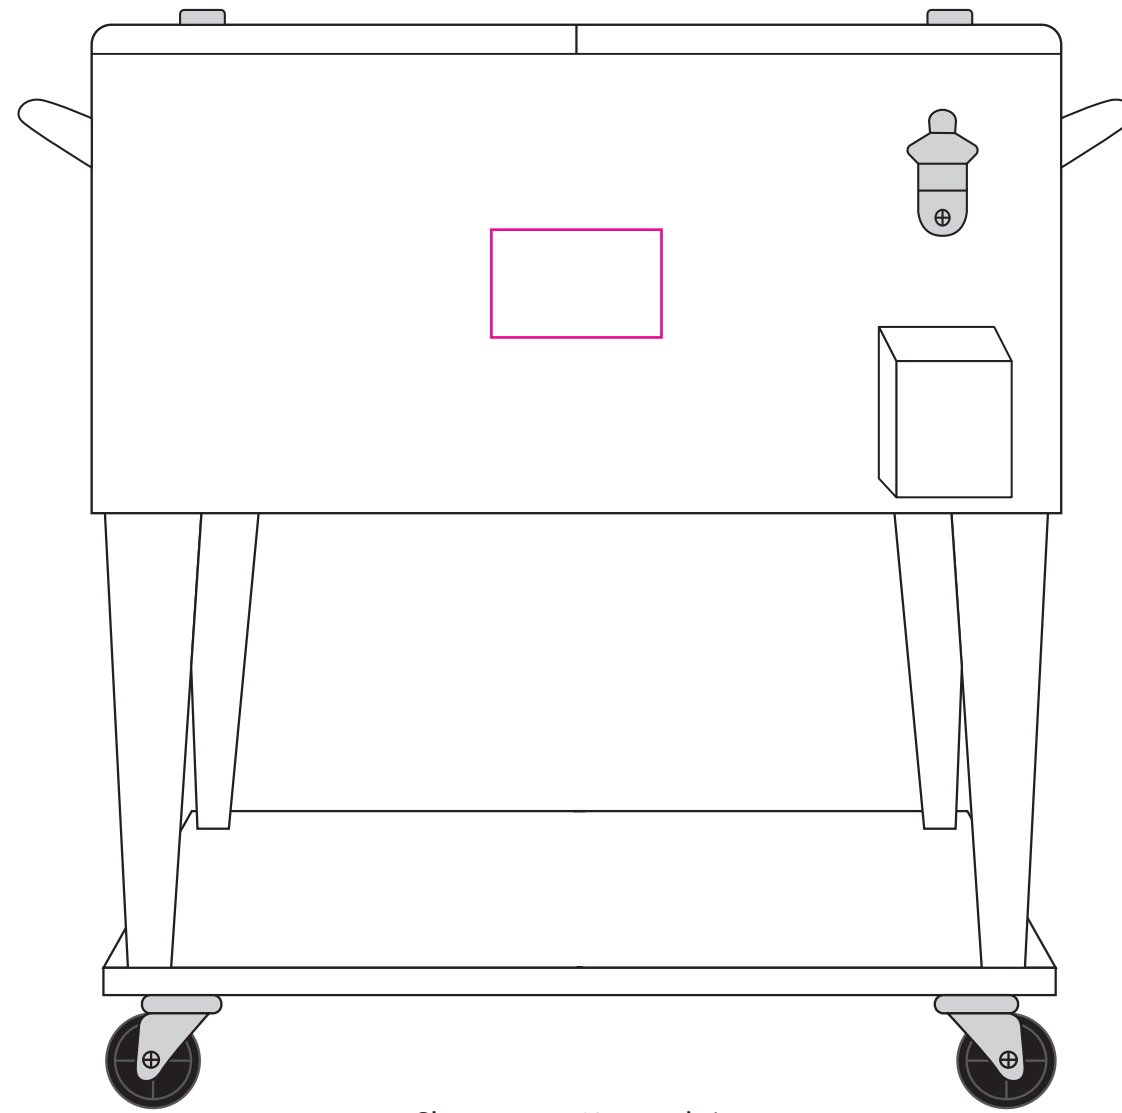

Product: PCH864
Product Size: 955mm(w)x 855mm(h)x 435mm(d)
Decoration Options: Screen Print, Metal Label, Digital Label

Metal Label

Shown at 15% actual size

Metal Label size: 100mm(w) x 50mm(h)

Digital Label

Shown at 15% actual size

Digital Label size: 150mm(w) x 95mm(h)

Screen Print

Shown at 15% actual size
Print size: 400mm(w) x 200mm(h)