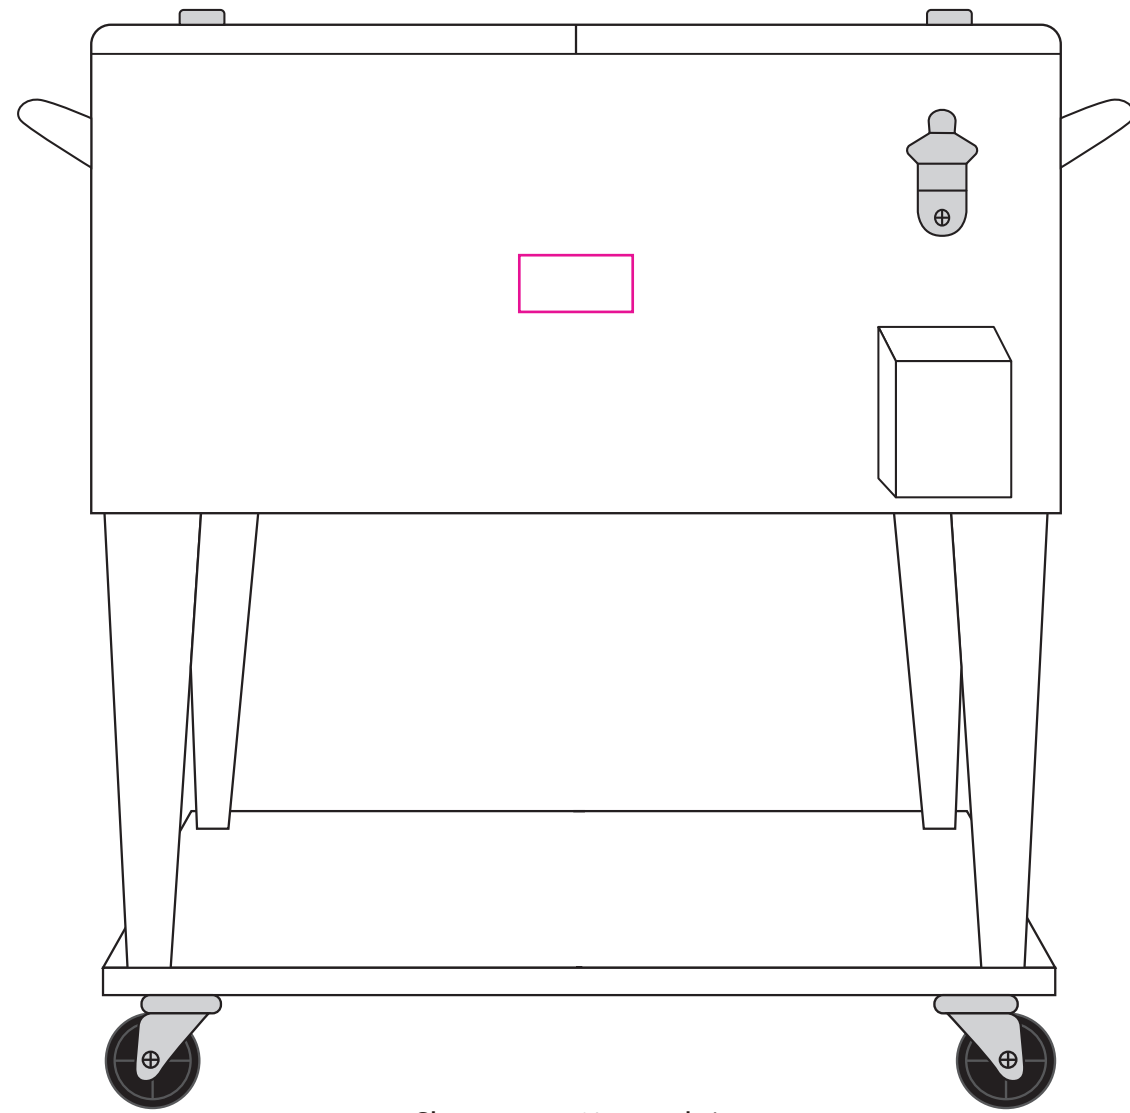

Product: PCH864
Product Size: 955mm(w)x 855mm(h)x 435mm(d)
Decoration Options: Screen Print, Metal Label, Digital Label

Metal Label

Shown at 15% actual size

Metal Label size: 100mm(w) x 50mm(h)

Digital Label

Shown at 15% actual size

Digital Label size: 150mm(w) x 95mm(h)

Screen Print

Shown at 15% actual size
Print size: 400mm(w) x 200mm(h)