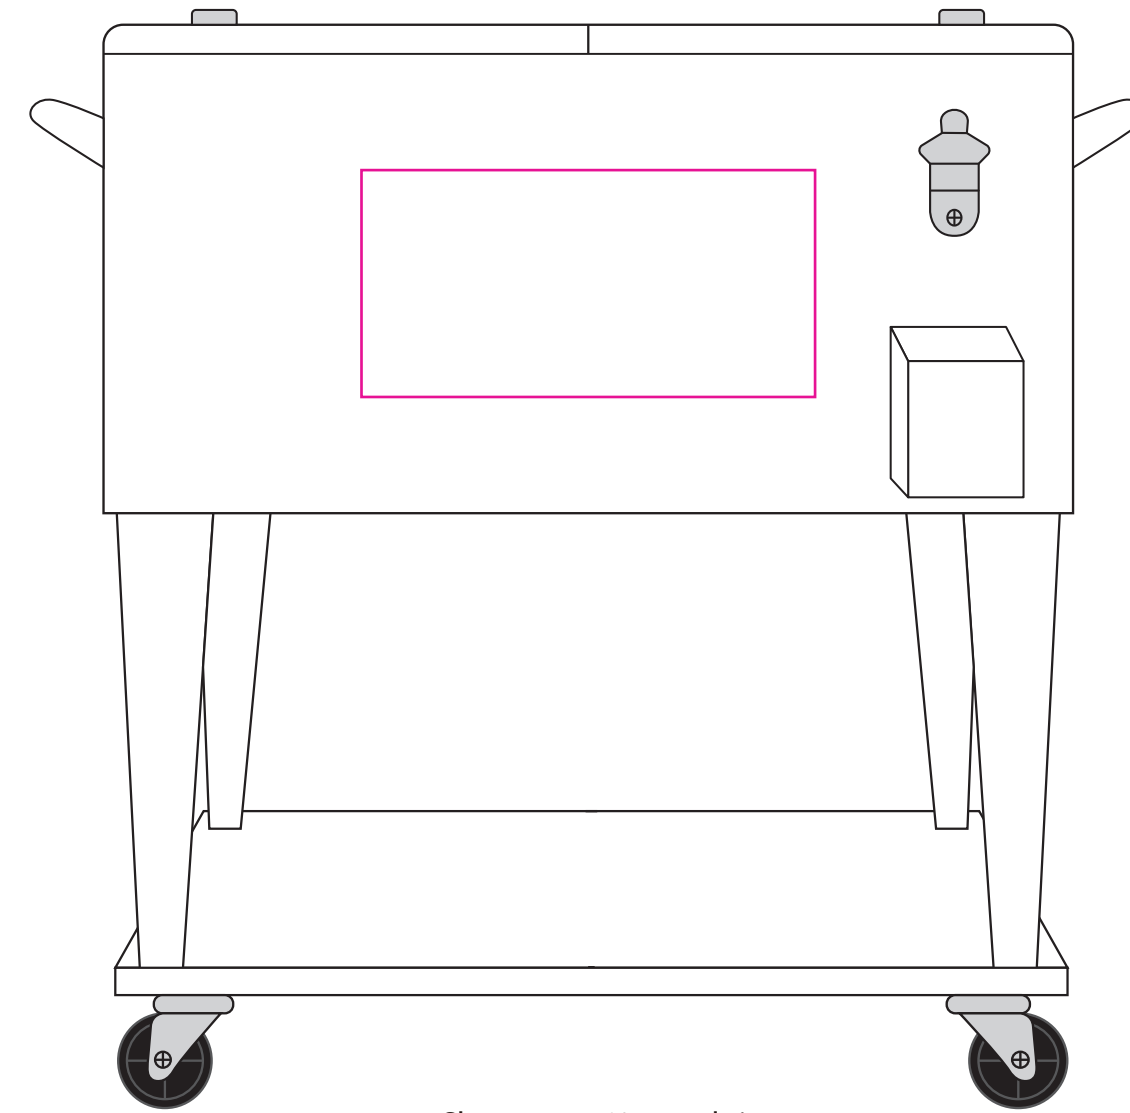

Product: PCH864
Product Size: 955mm(w)x 855mm(h)x 435mm(d)
Decoration Options: Screen Print, Metal Label, Digital Label

Metal Label

Shown at 15% actual size

Metal Label size: 100mm(w) x 50mm(h)

Digital Label

Shown at 15% actual size

Digital Label size: 150mm(w) x 95mm(h)

Screen Print

Shown at 15% actual size
Print size: 400mm(w) x 200mm(h)