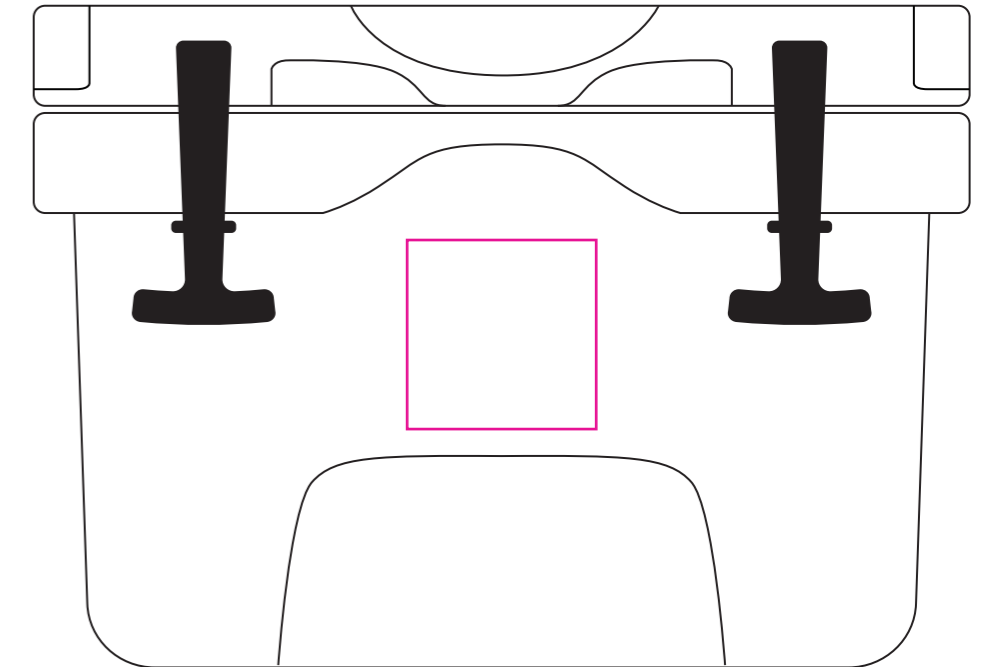

Product: PCH862
Product Size: 495mm(w)x 350mm(h)x 370mm(d)
Decoration Options: Screen Print, Metal Label, Digital Label

Metal Label

Shown at 25% actual size

— Knife line
— Safe print area
— Bleed area

Metal Label size: 100mm(w) x 50mm(h)

Digital Label

Shown at 25% actual size

Digital Label size: 150mm(w) x 95mm(h)

Screen Print

Shown at 25% actual size
Print size: 100mm(w) x 100mm(h)