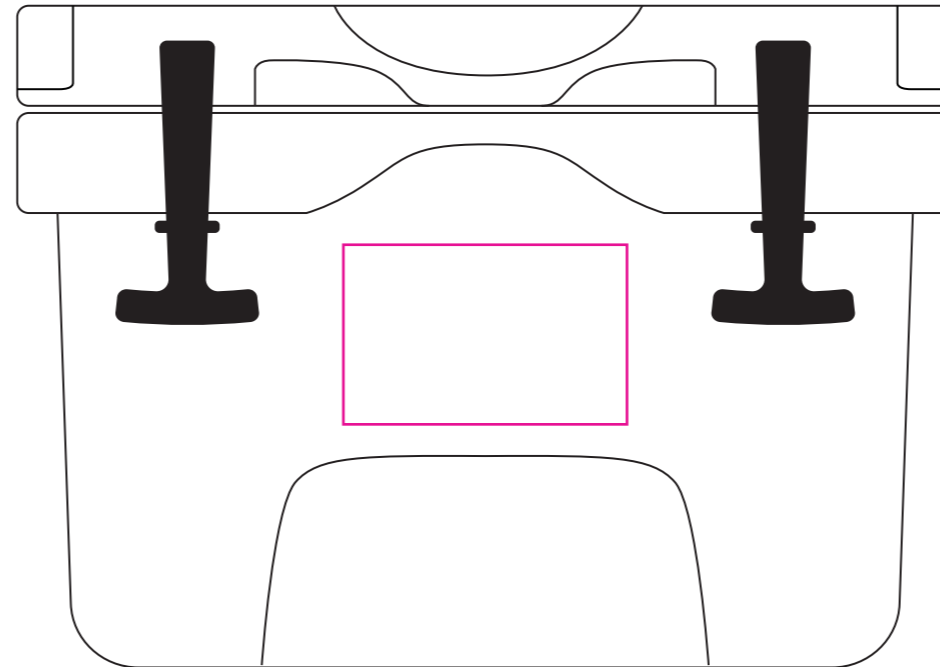

Product: PCH862
Product Size: 495mm(w)x 350mm(h)x 370mm(d)
Decoration Options: Screen Print, Metal Label, Digital Label

Metal Label

Shown at 25% actual size

— Knife line
— Safe print area
— Bleed area

Metal Label size: 100mm(w) x 50mm(h)

Digital Label

Shown at 25% actual size

Digital Label size: 150mm(w) x 95mm(h)

Screen Print

Shown at 25% actual size
Print size: 100mm(w) x 100mm(h)