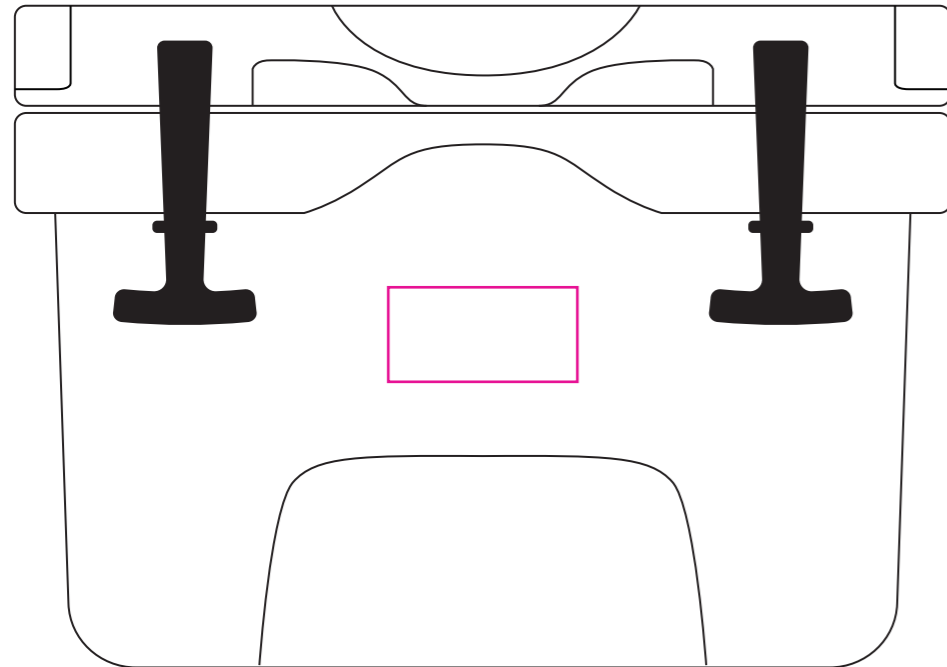

Product: PCH862
Product Size: 495mm(w)x 350mm(h)x 370mm(d)
Decoration Options: Screen Print, Metal Label, Digital Label

Metal Label

Shown at 25% actual size

— Knife line
— Safe print area
— Bleed area

Metal Label size: 100mm(w) x 50mm(h)

Digital Label

Shown at 25% actual size

Digital Label size: 150mm(w) x 95mm(h)

Screen Print

Shown at 25% actual size
Print size: 100mm(w) x 100mm(h)