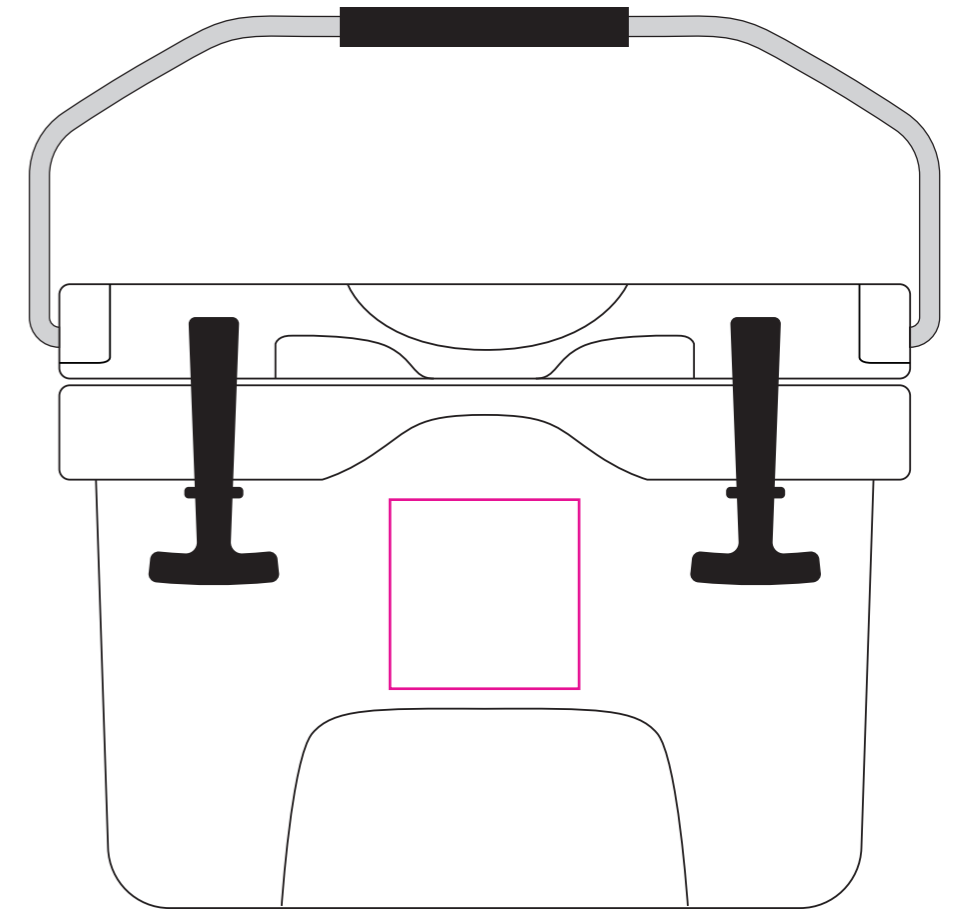

Product: PCH860
Product Size: 450mm(w)x 330mm(h)x 340mm(d)
Decoration Options: Screen Print, Metal Label, Digital Label

Metal Label

Shown at 25% actual size

- Knife line
- Safe print area
- Bleed area

Metal Label size: 100mm(w) x 50mm(h)

Digital Label

Shown at 25% actual size

Digital Label size: 150mm(w) x 95mm(h)

Screen Print

Shown at 25% actual size
Print size: 100mm(w) x 100mm(h)