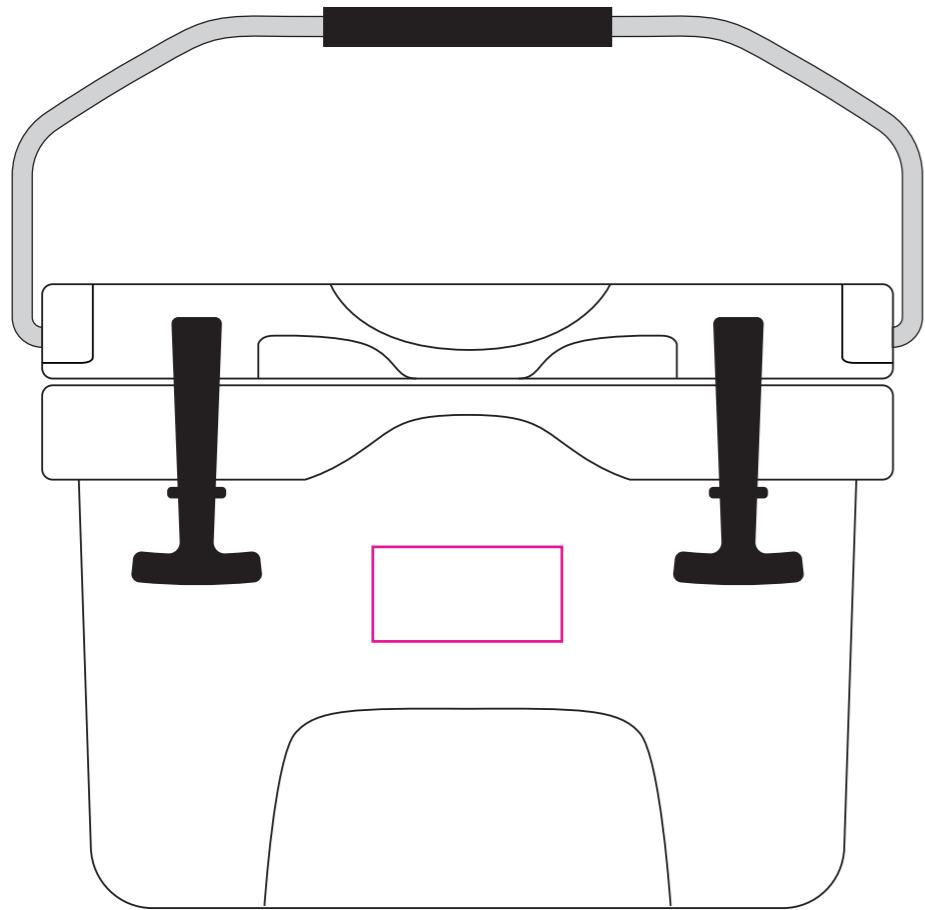

Product: PCH860
Product Size: 450mm(w)x 330mm(h)x 340mm(d)
Decoration Options: Screen Print, Metal Label, Digital Label

Metal Label

Shown at 25% actual size

- Knife line
- Safe print area
- Bleed area

Metal Label size: 100mm(w) x 50mm(h)

Digital Label

Shown at 25% actual size

Digital Label size: 150mm(w) x 95mm(h)

Screen Print

Shown at 25% actual size
Print size: 100mm(w) x 100mm(h)