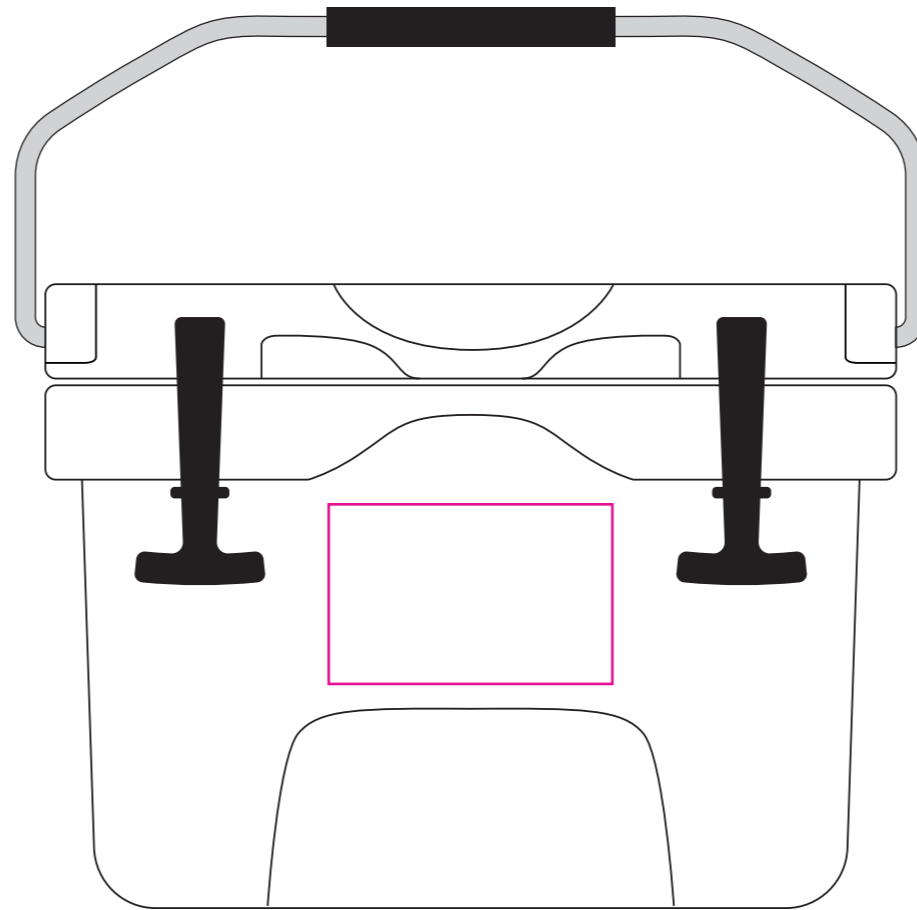

Product: PCH860
Product Size: 450mm(w)x 330mm(h)x 340mm(d)
Decoration Options: Screen Print, Metal Label, Digital Label

Metal Label

Shown at 25% actual size

- Knife line
- Safe print area
- Bleed area

Metal Label size: 100mm(w) x 50mm(h)

Digital Label

Shown at 25% actual size

Digital Label size: 150mm(w) x 95mm(h)

Screen Print

Shown at 25% actual size
Print size: 100mm(w) x 100mm(h)