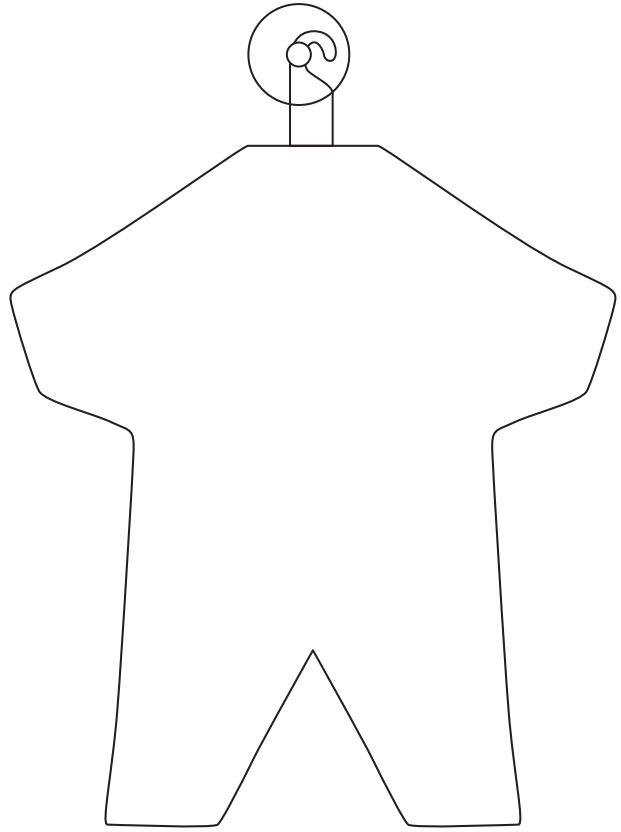

Product: PCH850  
Product Size: 160mm(w)x 180mm(h)  
Decoration Options: Digital print

Shown at 50% actual size

- Knife line
- Safe print area
- Bleed area

Print size: 160mm(w) x 180mm(h)