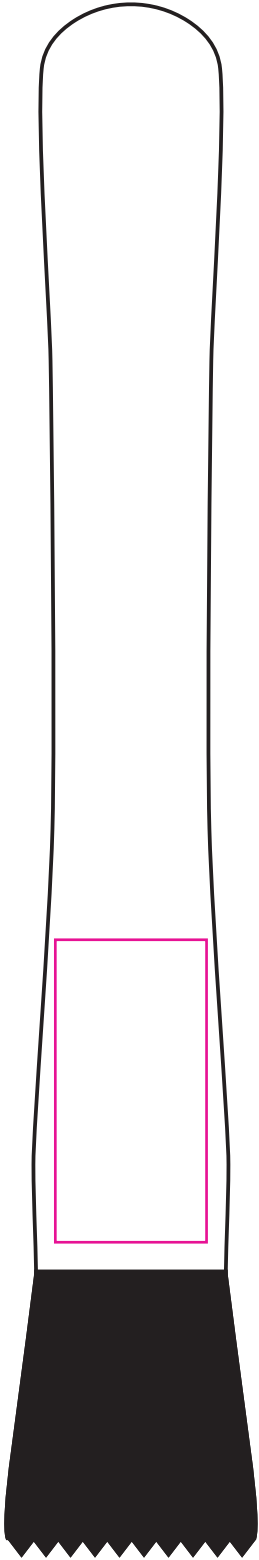

Product: PCH815  
Product Size: 33mm(w)x 205mm(h)  
Decoration Options: Engraving

Shown at 100% actual size  
Print size: 20mm(w) x 40mm(h)