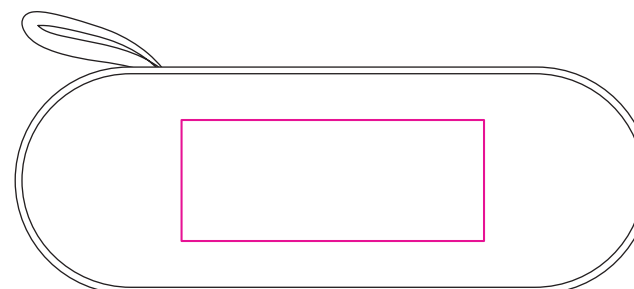

Product: PCH802
Product Size: 950mm(w)x950mm(h); Umbrella Cover: 160mm(w)x180mm(h); Umbrella Case: 210mm(w)x 75mm(h)
Decoration Options: Digital print

Shown at 10% actual size

- Knife line
- Safe print area
- Bleed area

Print size: 950mm(w) x 950mm(h)

Umbrella Cover

Shown at 40% actual size
Print size: 160mm(w) x 180mm(h)

Umbrella Case

Shown at 40% actual size
Print size: 100mm(w) x 40mm(h)