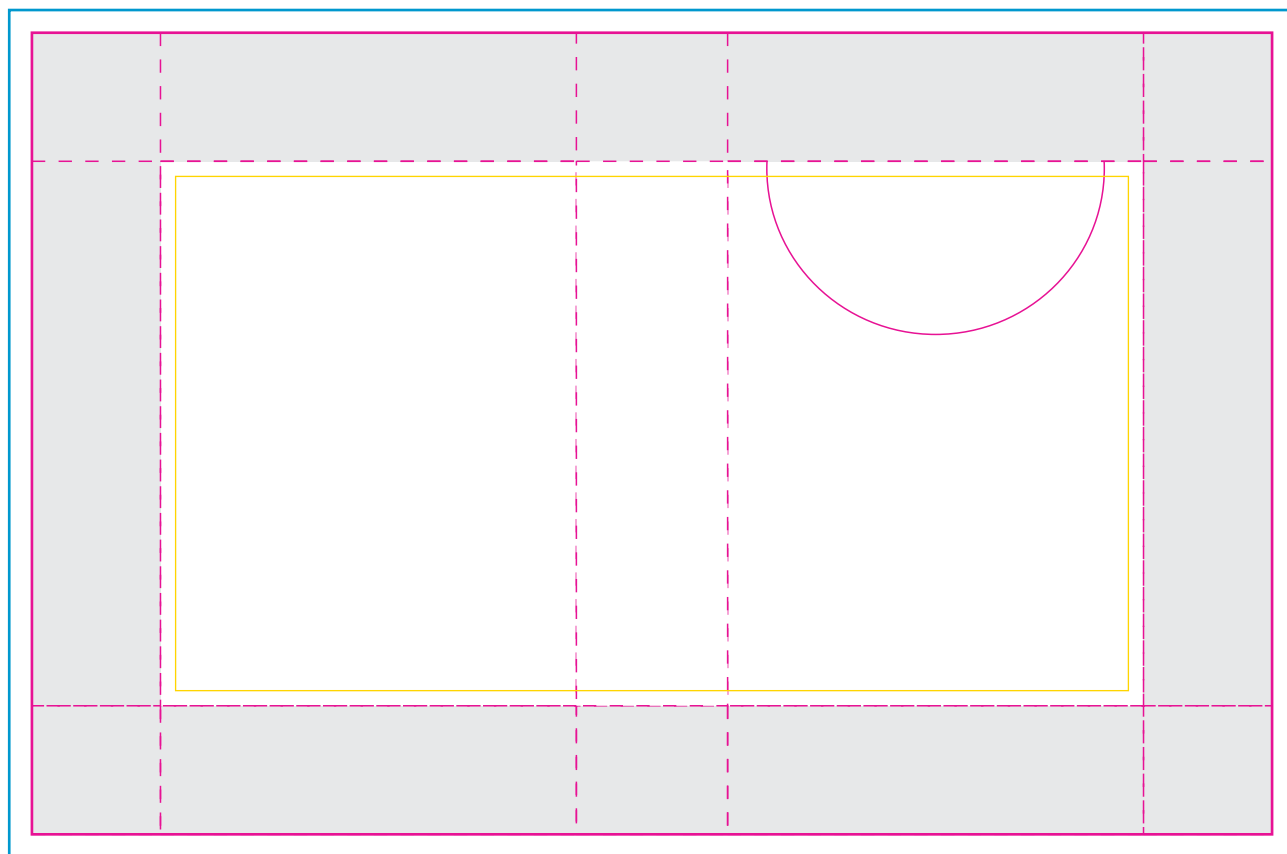

Product: PCH750
Product Size: 55mm(w)x 72mm(h)x 17mm(d)
Decoration Options: Digital Print

Shown at 100% actual size

- Knife line
- Safe print area
- Bleed area

Print size: 164mm(w) x 106mm(h)
— Knife line

— clear (no print)