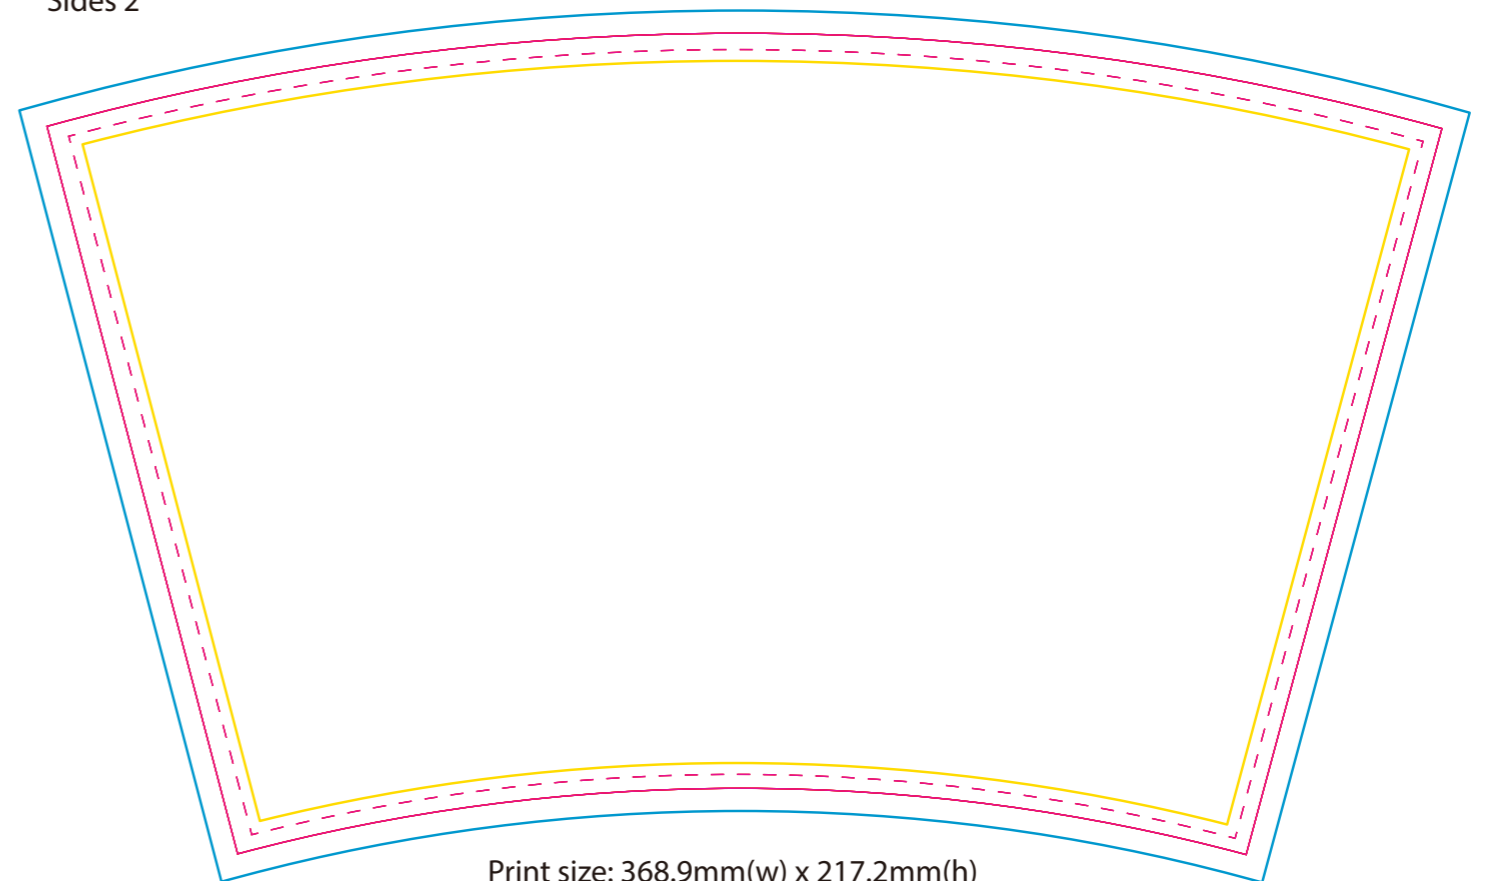

Product: PCH725
Product Size: 230mm(w)x 190mm(h)
Decoration Options: CMYK

Shown at 50% actual size

Sides 1

Print size: 368.9mm(w) x 217.2mm(h)

- Knife line
- Safe print area
- Bleed line

Sides 2

Print size: 368.9mm(w) x 217.2mm(h)