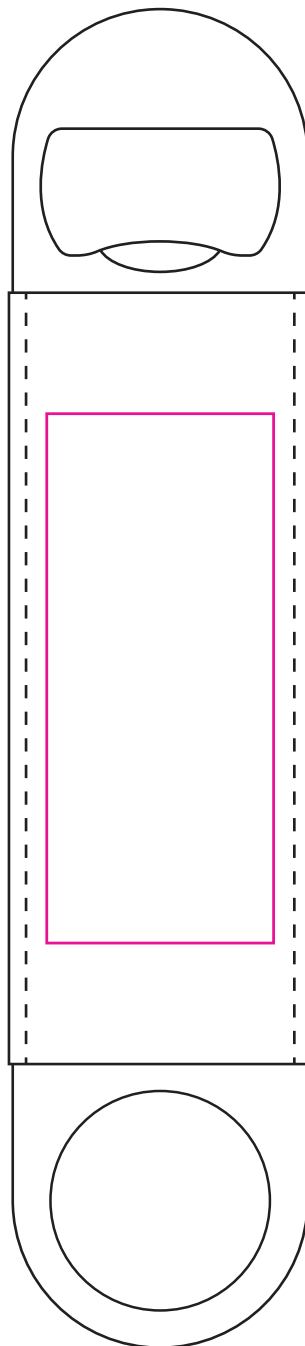

Product: PCH660
Product Size: 40mm(w)x 177mm(h)
Decoration Options: Debossing, Screen Print

Print size: 30mm(w) x 70mm(h)

Shown at 100% actual size