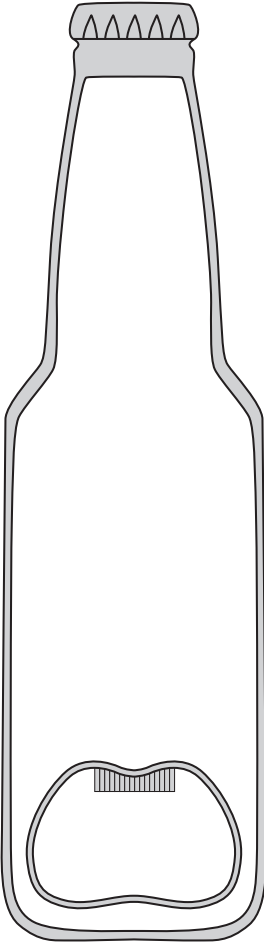

Product: PCH659  
Product Size: 35mm(w)x 124mm(h)  
Decoration Options: Expoy dome

Shown at 100% actual size

Print size: 32.6mm(w) x 113mm(h)

- Knife line
- Safe print area
- Bleed area