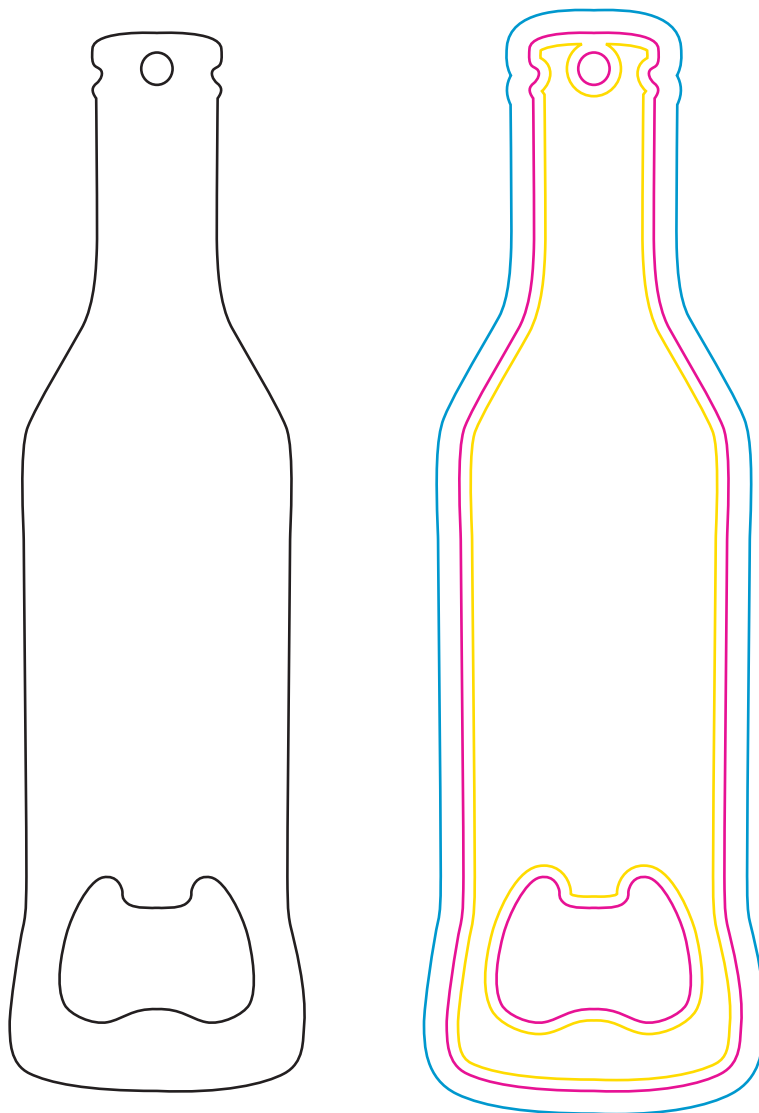

Product: PCH657
Product Size: 39mm(w)x 140mm(h)
Decoration Options: Sublimation

Print size: 39mm(w) x 140mm(h)

Shown at 100% actual size

- Knife line
- Safe print area
- Bleed area