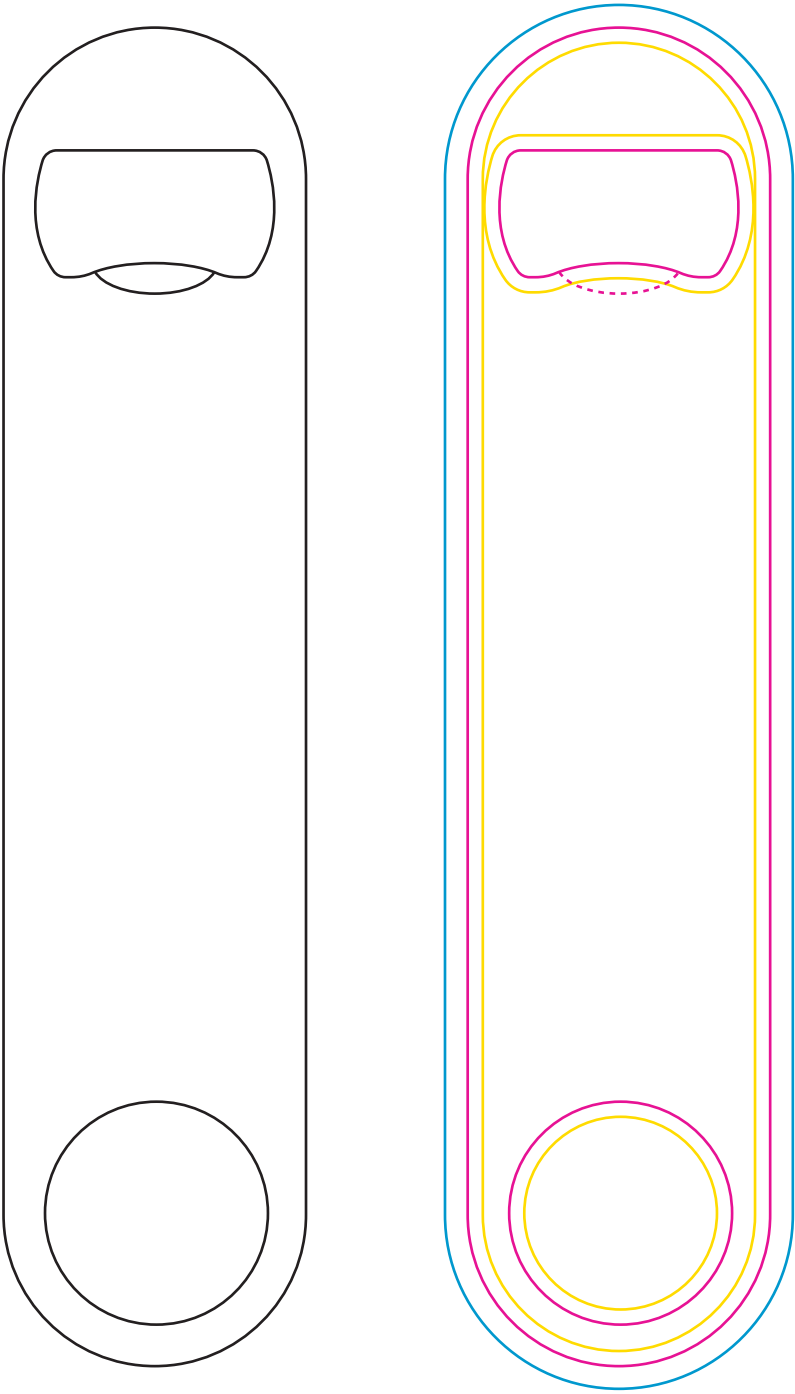

Product: PCH655  
Product Size: 40mm(w)x 178mm(h)  
Decoration Options: Sublimation

Print size: 40mm(w) x 178mm(h)

Shown at 100% actual size

- Knife line
- Safe print area
- Bleed area