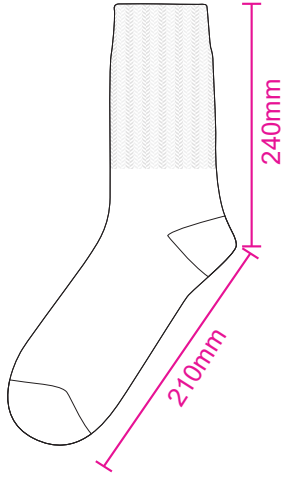

Product: PCH579  
 Product Size: 210mm x 240mm  
 Decoration Options: Jacquard craft

Shown at 30% actual size

Print size: 165.1mm(w) x 450mm(h)

Card

Print size: 72mm(w) x 170mm(h)  
 Shown at 50% actual size

- Knife line
- Safe print area
- Bleed line