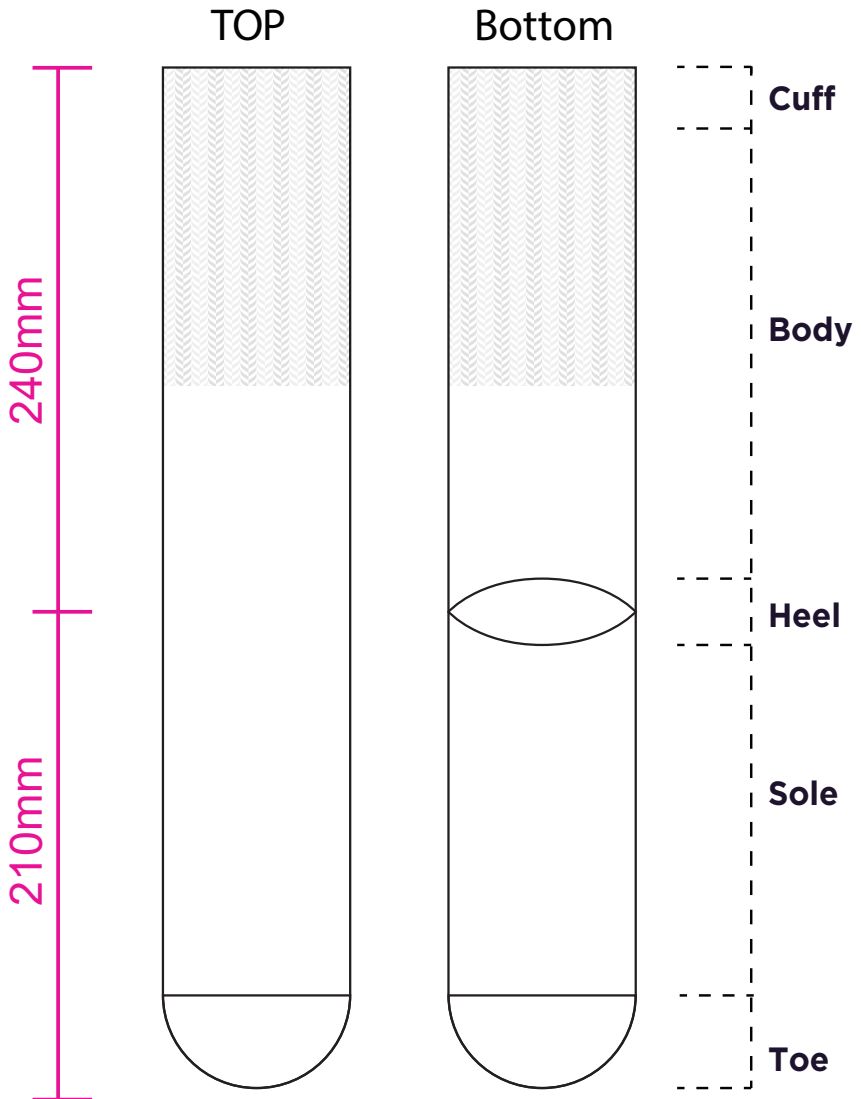

Product: PCH579  
 Product Size: 210mm x 240mm  
 Decoration Options: Jacquard craft

Shown at 30% actual size

Print size: 165.1mm(w) x 450mm(h)

Card

Print size: 72mm(w) x 170mm(h)  
 Shown at 50% actual size

- Knife line
- Safe print area
- Bleed line