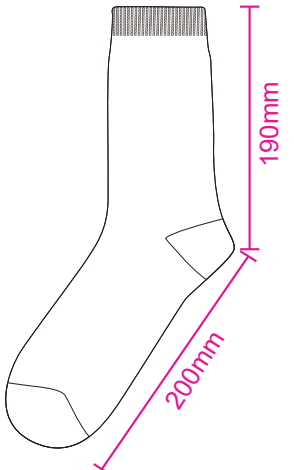

Product: PCH578
 Product Size: 200mm x 190mm
 Decoration Options: Jacquard craft

Shown at 35% actual size

Print size: 165.1mm(w) x 390mm(h)

Card

Print size: 72mm(w) x 170mm(h)
 Shown at 50% actual size

- Knife line
- Safe print area
- Bleed line