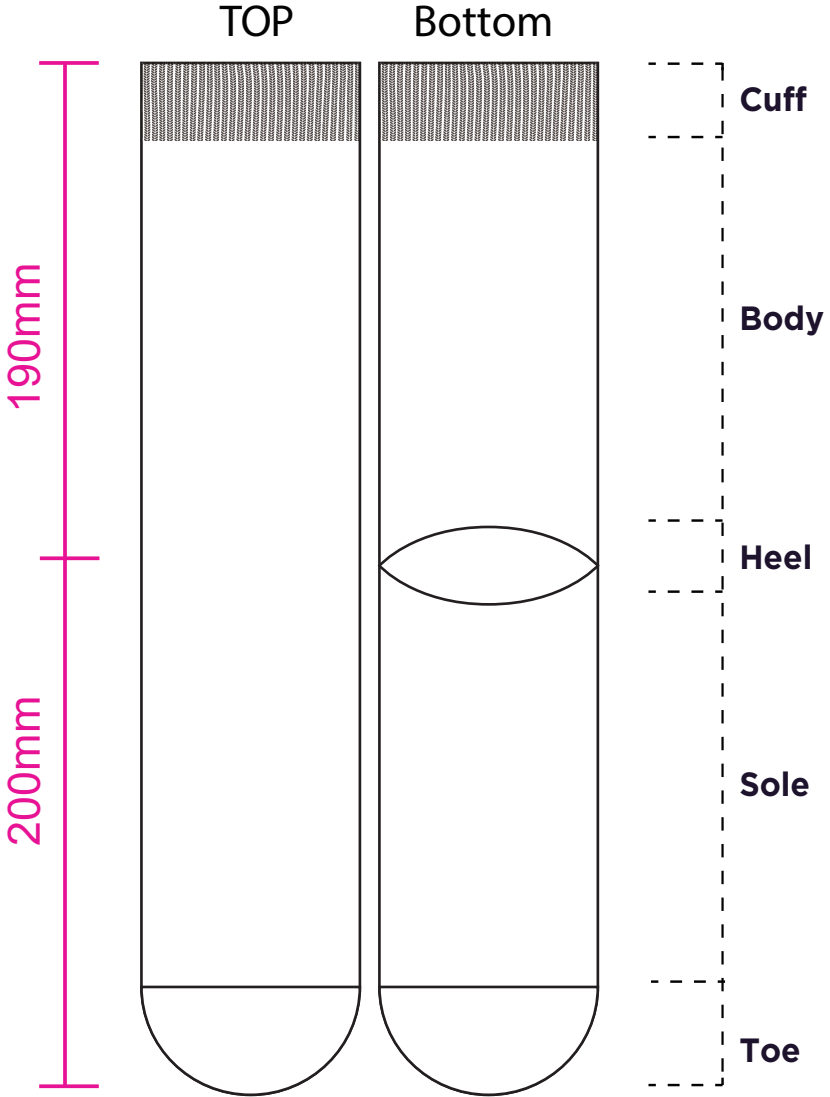

Product: PCH578
 Product Size: 200mm x 190mm
 Decoration Options: Jacquard craft

Shown at 35% actual size

Print size: 165.1mm(w) x 390mm(h)

Card

Print size: 72mm(w) x 170mm(h)
 Shown at 50% actual size

- Knife line
- Safe print area
- Bleed line