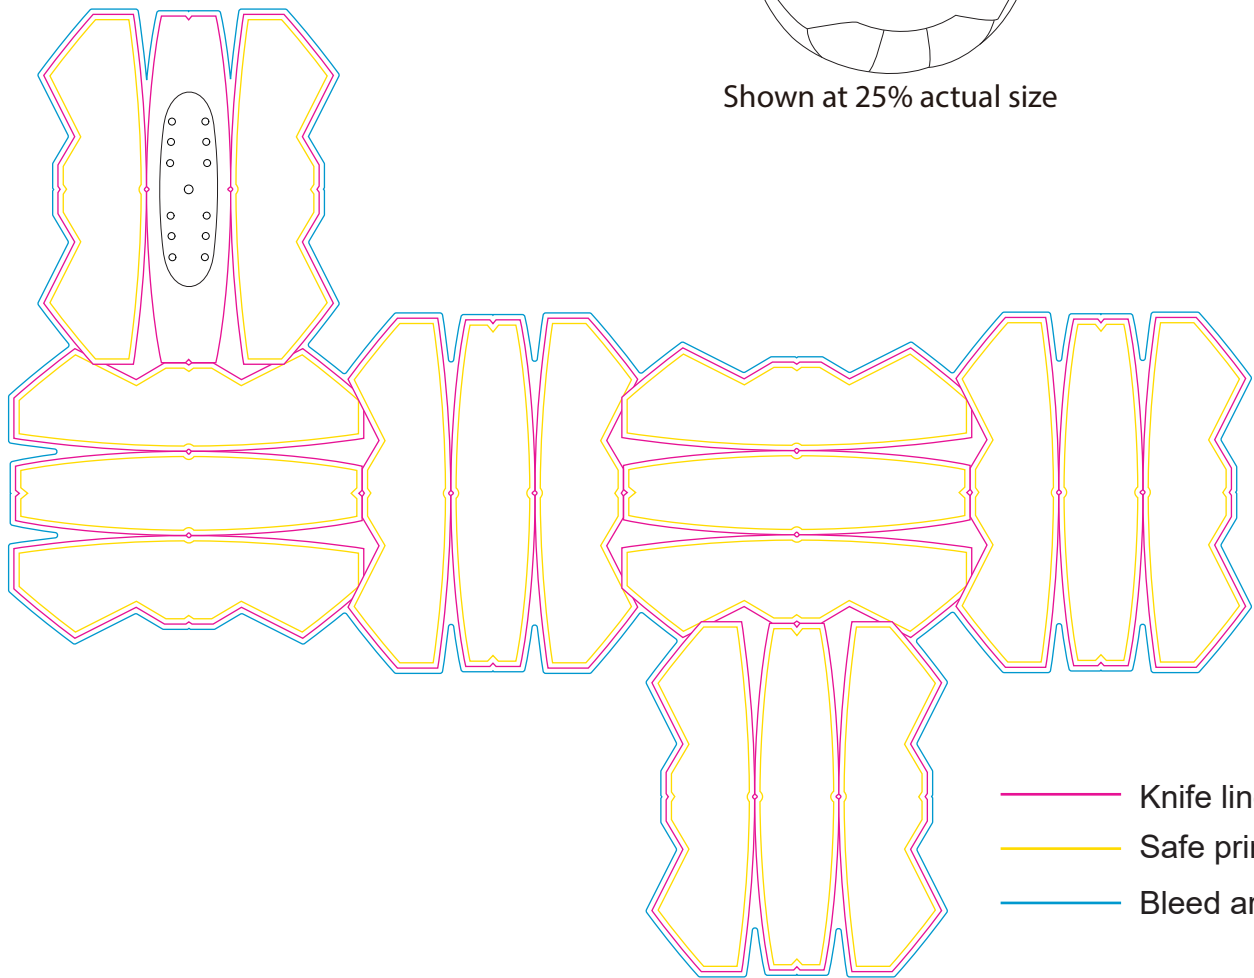

Product: PCH577  
Product Size: Size 5:215mm(Dia)/Size 2:150mm(Dia)  
Decoration Options: Screen Print/Debossing

Size 5

Shown at 25% actual size

- Knife line
- Safe print area
- Bleed area

Screen Print/Debossing size: 706.7mm(w) x 549.2mm(h)  
Shown at 25% actual size

Size 2

Shown at 25% actual size

- Knife line
- Safe print area
- Bleed area

Screen Print/Debossing size: 465.3mm(w) x 361.6mm(h)  
Shown at 35% actual size