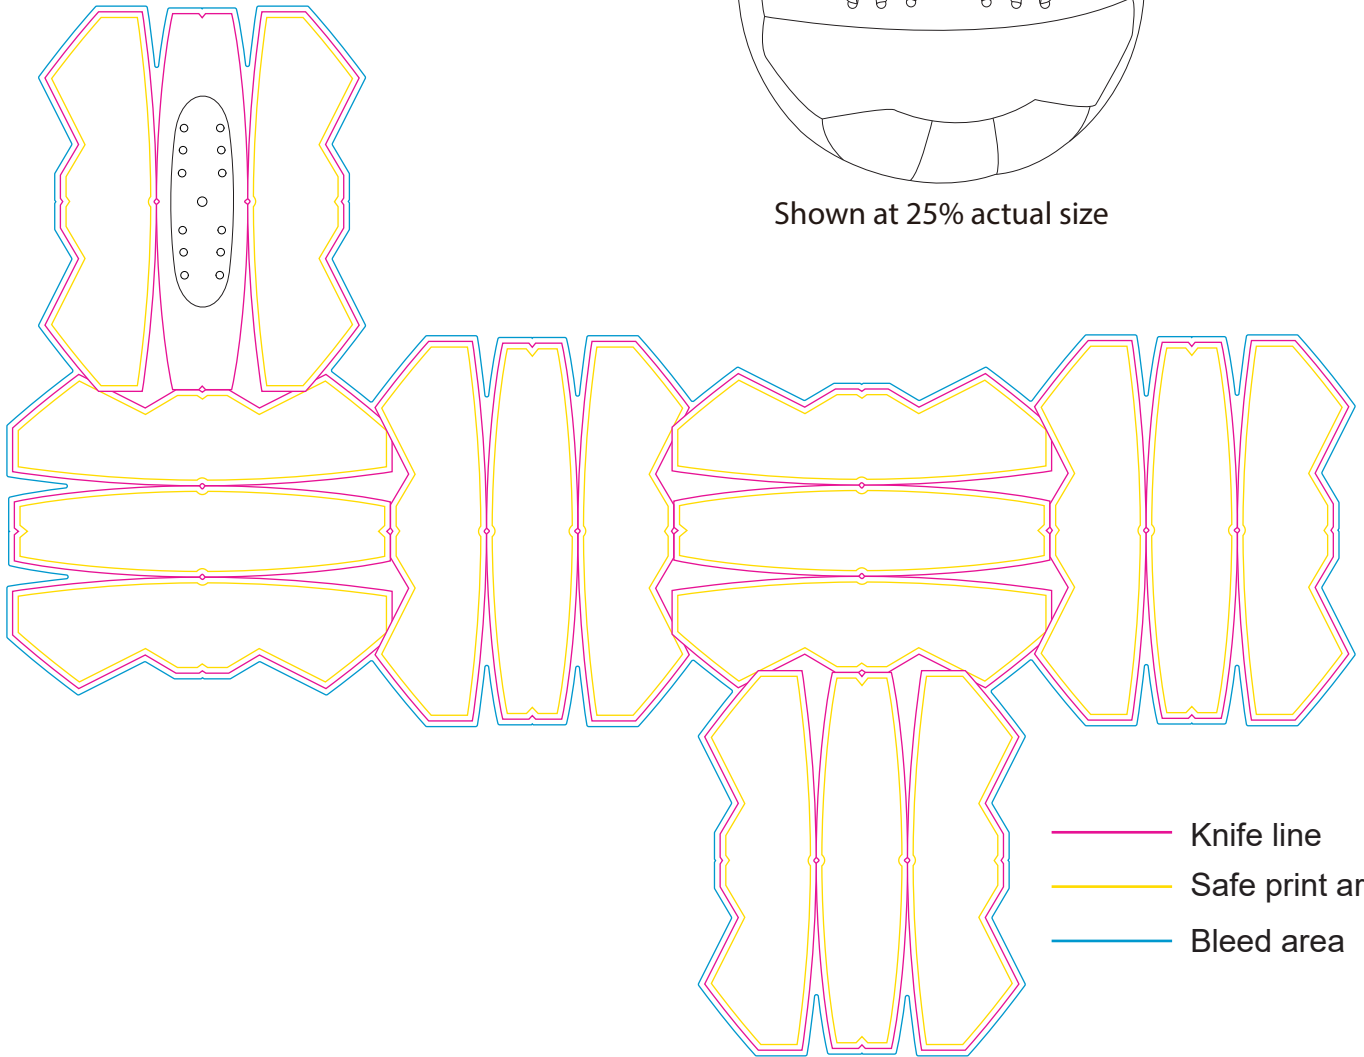

Product: PCH577  
Product Size: Size 5:215mm(Dia)/Size 2:150mm(Dia)  
Decoration Options: Screen Print/Debossing

Size 5

Shown at 25% actual size

- Knife line
- Safe print area
- Bleed area

Screen Print/Debossing size: 706.7mm(w) x 549.2mm(h)  
Shown at 25% actual size

Size 2

Shown at 25% actual size

- Knife line
- Safe print area
- Bleed area

Screen Print/Debossing size: 465.3mm(w) x 361.6mm(h)  
Shown at 35% actual size