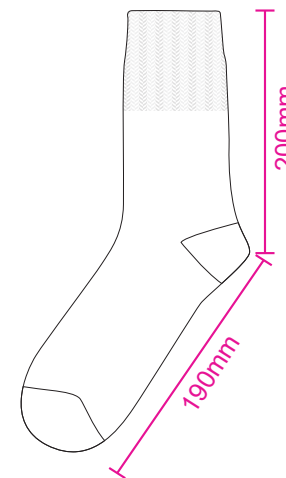

Product: PCH576
Product Size: 19x20cm
Decoration Options: Jacquard craft

Shown at 35% actual size

Jacquard size: 165.1mm(w) x 390mm(h)

Card

Print size: 72mm(w) x 170mm(h)
Shown at 50% actual size

- Safe print area
- Bleed area
- Knife line