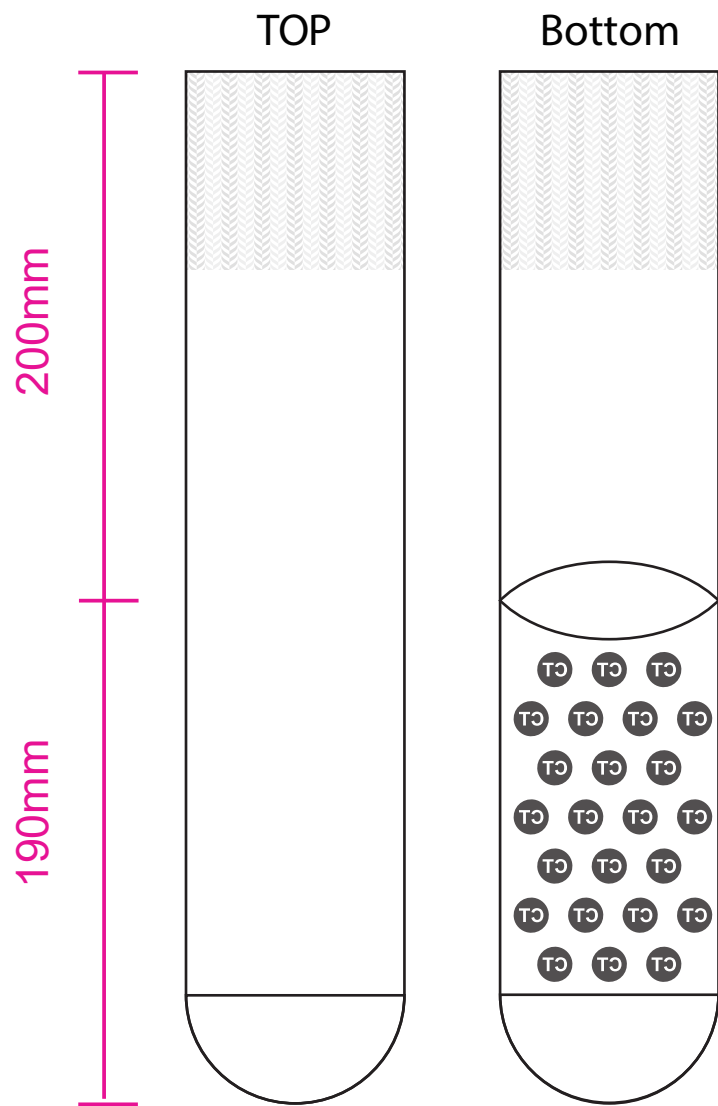

Product: PCH576
Product Size: 19x20cm
Decoration Options: Jacquard craft

Shown at 35% actual size

Jacquard size: 165.1mm(w) x 390mm(h)

Card

Print size: 72mm(w) x 170mm(h)
Shown at 50% actual size

- Safe print area
- Bleed area
- Knife line