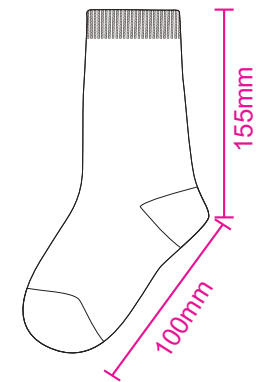

Product: PCH574
 Product Size: 100mm x 155mm
 Decoration Options: Jacquard craft

Shown at 40% actual size

Print size: 165.1mm(w) x 255mm(h)

Print size: 72mm(w) x 170mm(h)
 Shown at 50% actual size

- Knife line
- Safe print area
- Bleed area