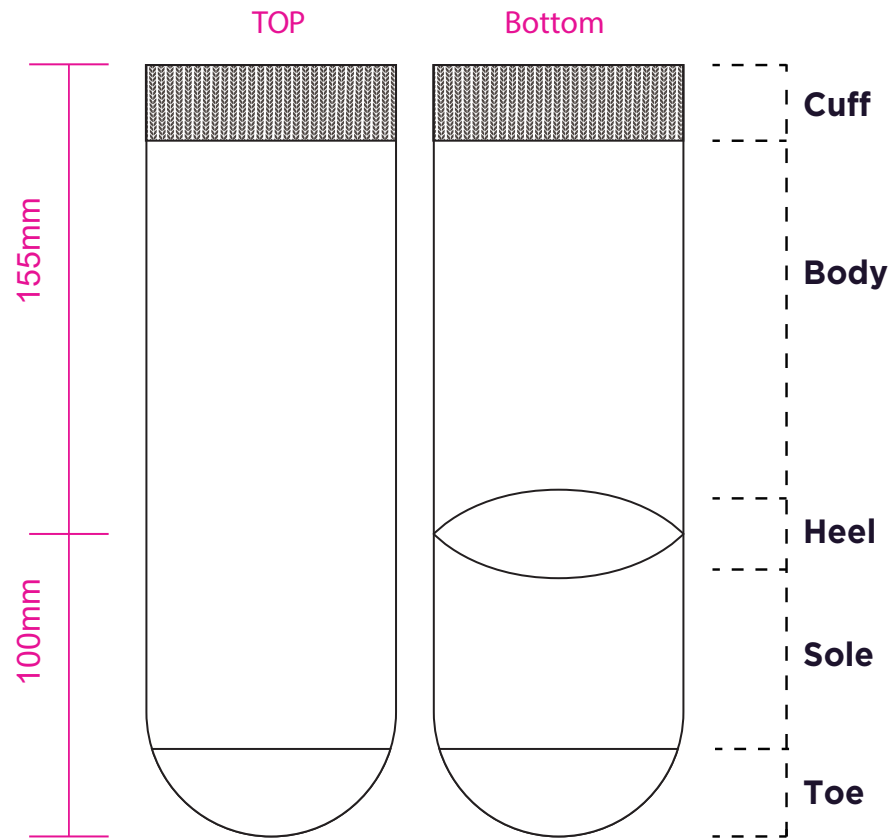

Product: PCH574
 Product Size: 100mm x 155mm
 Decoration Options: Jacquard craft

Shown at 40% actual size

Print size: 165.1mm(w) x 255mm(h)

Print size: 72mm(w) x 170mm(h)
 Shown at 50% actual size

- Knife line
- Safe print area
- Bleed area