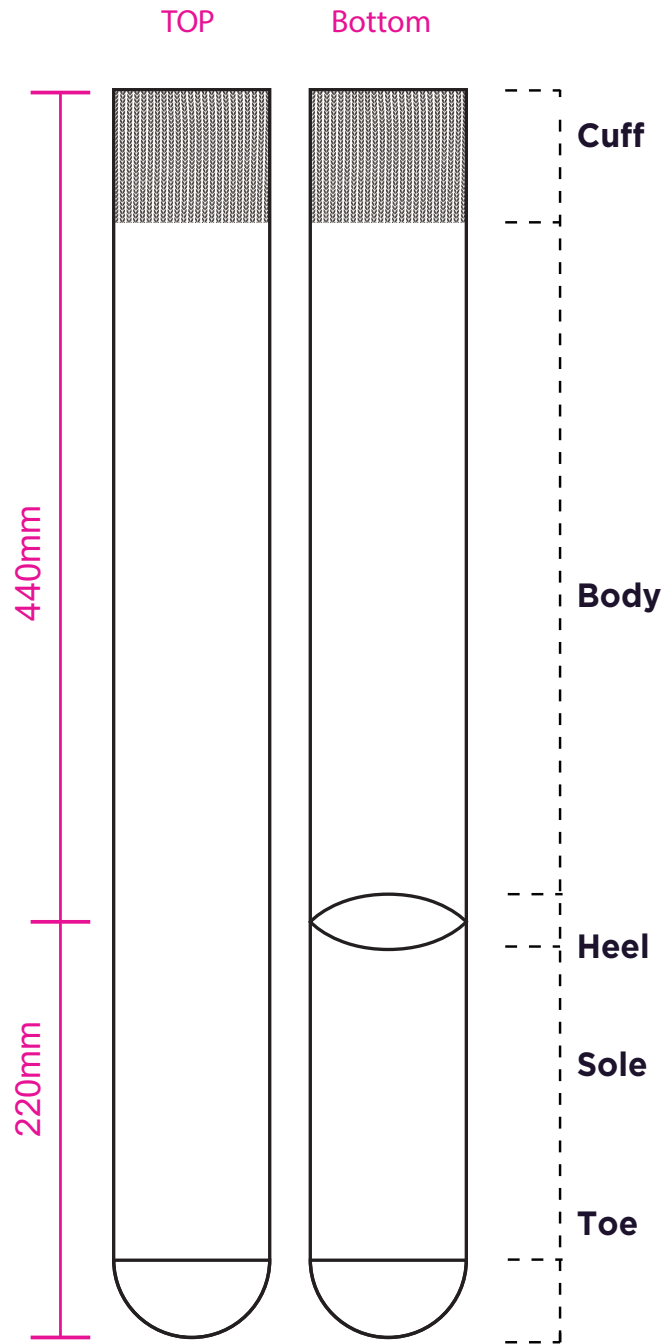

Product: PPCH572
Product Size: 220mmx 440mm
Decoration Options: Jacquard craft

Card

- Knife line
- Safe print area
- Bleed area