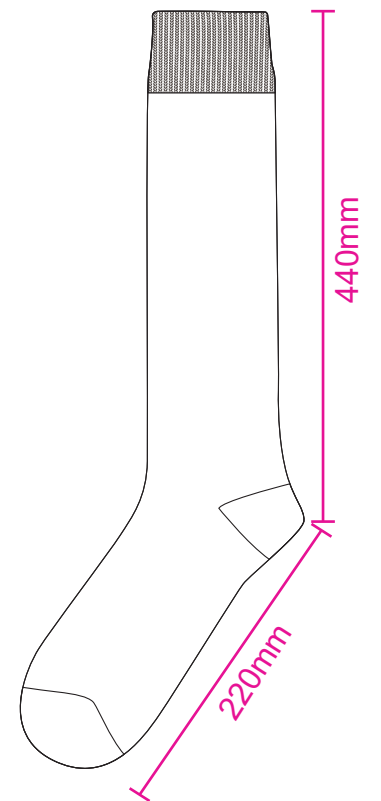

Product: PPCH572
Product Size: 220mmx 440mm
Decoration Options: Jacquard craft

Card

- Knife line
- Safe print area
- Bleed area