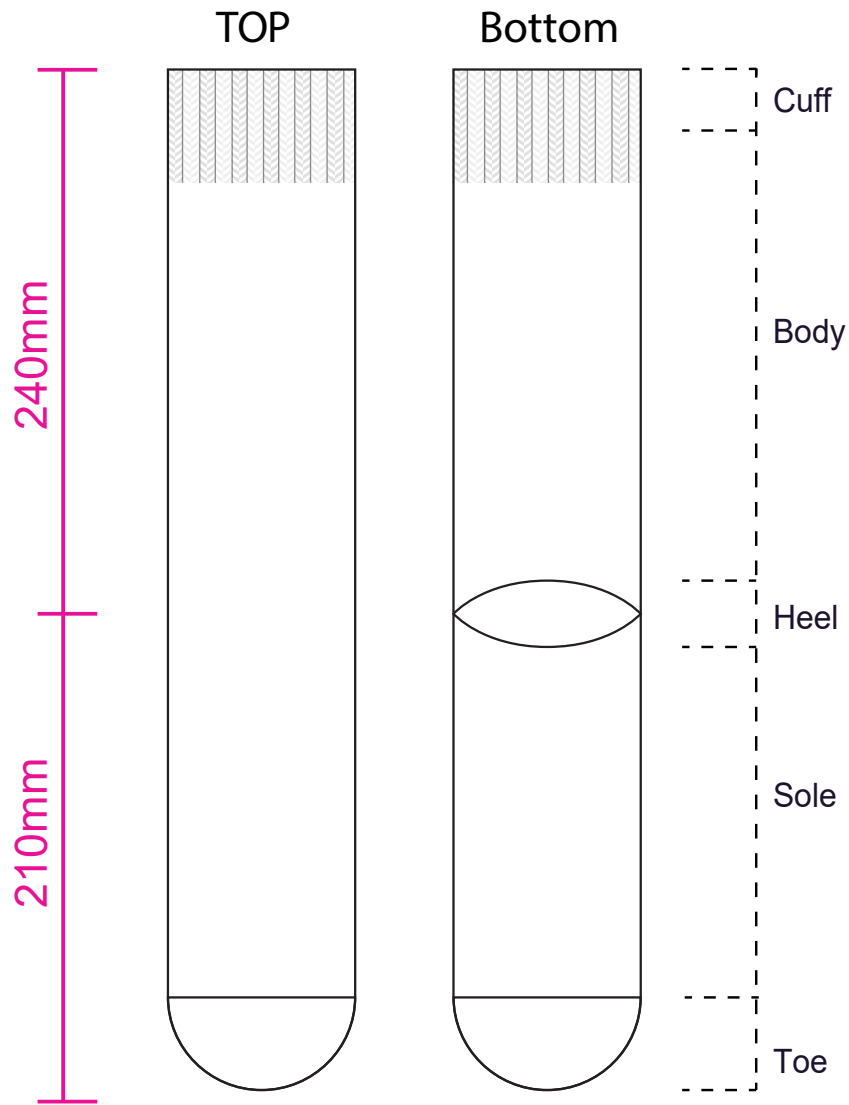

Product: PCH568
 Product Size: 210mm x 240mm
 Decoration Options: Jacquard craft

Shown at 30% actual size

- Knife line
- Safe print area
- Bleed line

Print size: 165.1mm(w) x 450mm(h)

Card

Print size: 72mm(w) x 170mm(h)
 Shown at 50% actual size