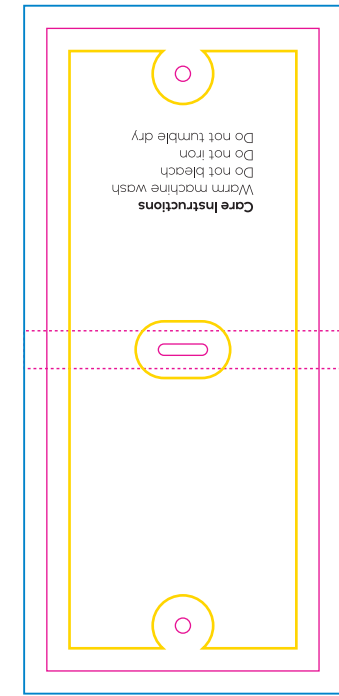

Product: PCH568
 Product Size: 210mm x 240mm
 Decoration Options: Jacquard craft

Shown at 30% actual size

- Knife line
- Safe print area
- Bleed line

Print size: 165.1mm(w) x 450mm(h)

Card

Print size: 72mm(w) x 170mm(h)
 Shown at 50% actual size