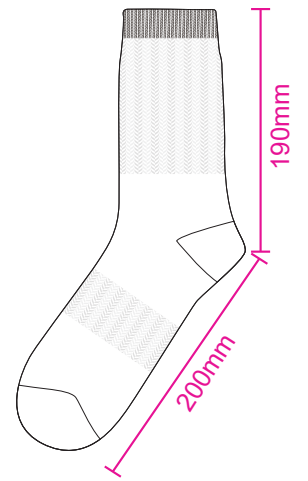

Product: PCH567
 Product Size: Socks: 190mm x 200mm
 Decoration Options: Jacquard craft

Card

Print size: 72mm(w) x 170mm(h)
 Shown at 50% actual size

- Knife line
- Safe print area
- Bleed line