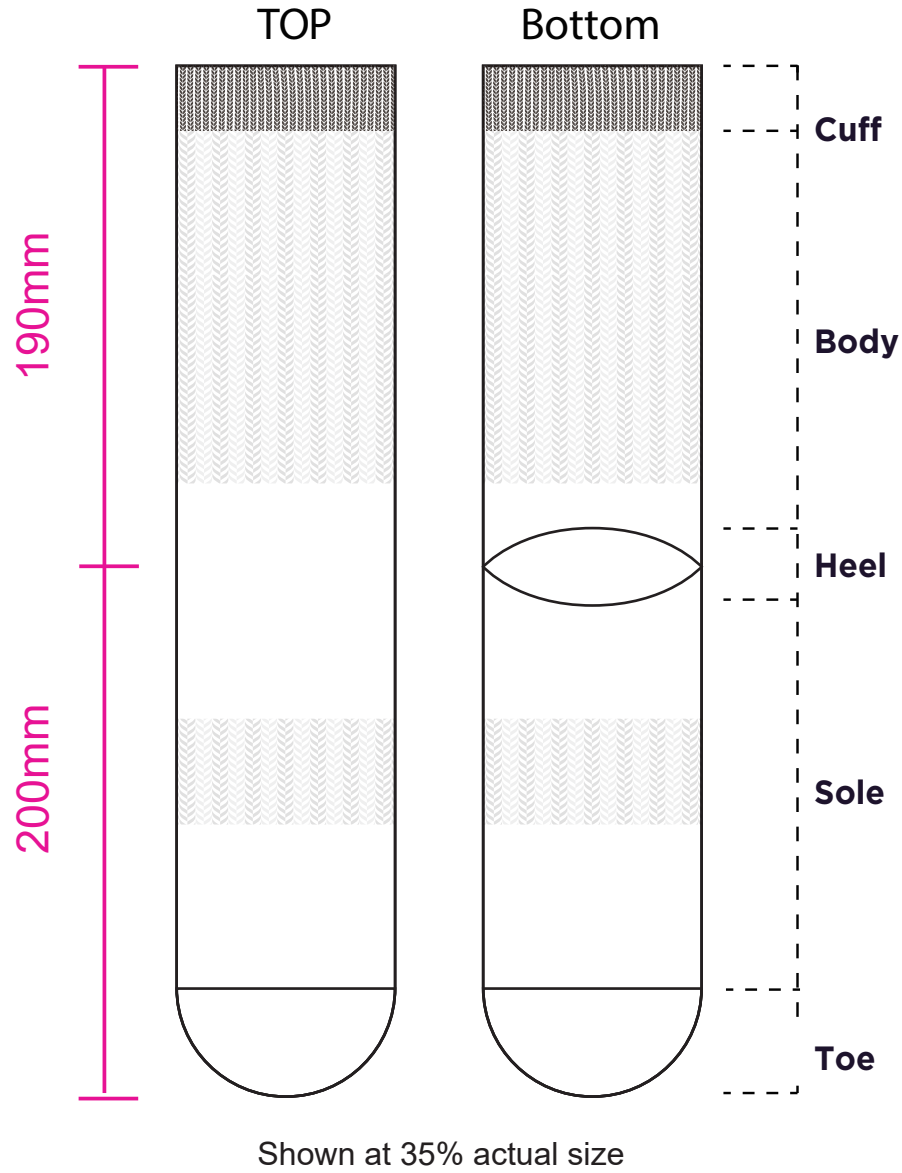

Product: PCH567
 Product Size: Socks: 190mm x 200mm
 Decoration Options: Jacquard craft

Card

Print size: 72mm(w) x 170mm(h)
 Shown at 50% actual size

- Knife line
- Safe print area
- Bleed line