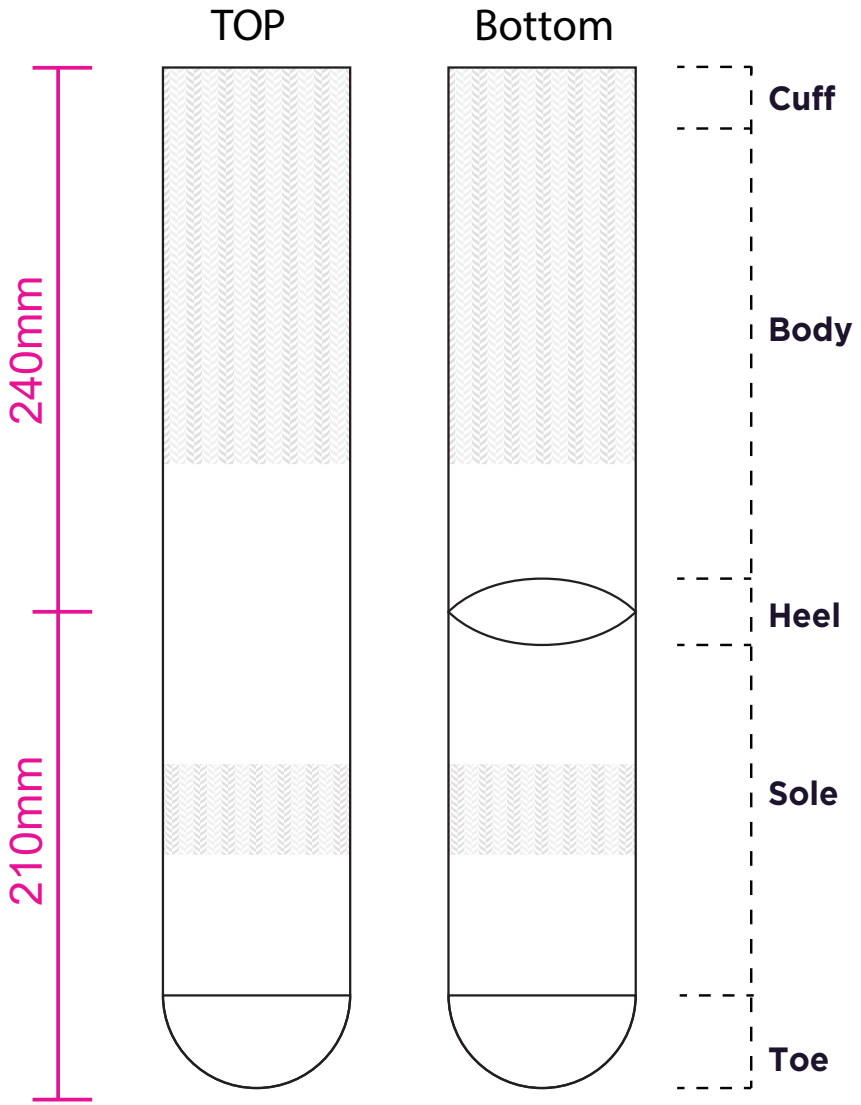

Product: PCH566
 Product Size: 210mm x 240mm
 Decoration Options: Jacquard craft

Shown at 30% actual size

Print size: 165.1mm(w) x 450mm(h)

Card

Print size: 72mm(w) x 170mm(h)
 Shown at 50% actual size

- Knife line
- Safe print area
- Bleed line