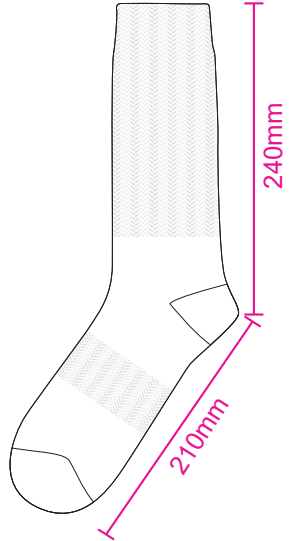

Product: PCH566
 Product Size: 210mm x 240mm
 Decoration Options: Jacquard craft

Shown at 30% actual size

Print size: 165.1mm(w) x 450mm(h)

Card

Print size: 72mm(w) x 170mm(h)
 Shown at 50% actual size

- Knife line
- Safe print area
- Bleed line