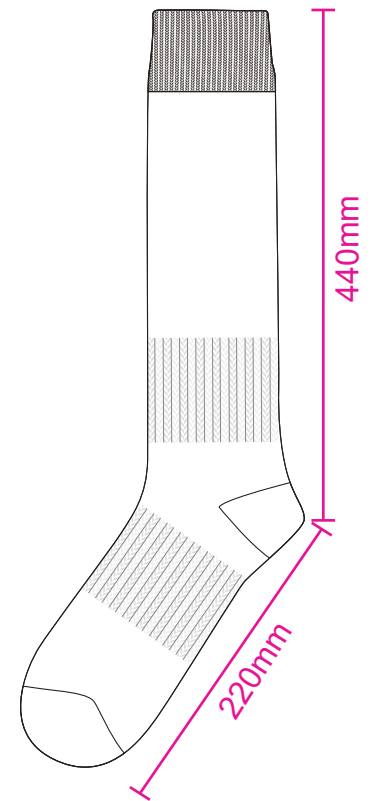

Product: PCH565
Product Size: 220mmx 440mm
Decoration Options: Jacquard craft

Shown at 25% actual size

Jacquard size: 165.1mm(w) x 660mm(h)

Card

Print size: 72mm(w) x 170mm(h)
Shown at 50% actual size

- Knife line
- Safe print area
- Bleed area