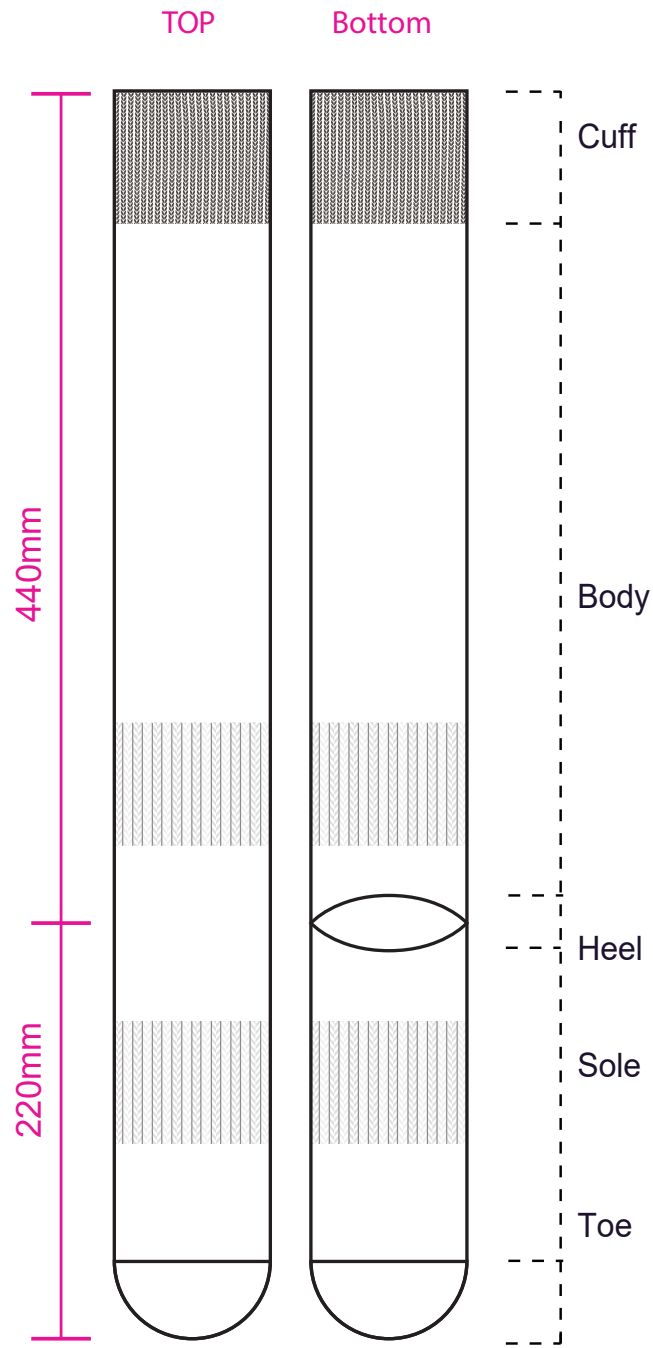

Product: PCH565
Product Size: 220mmx 440mm
Decoration Options: Jacquard craft

Shown at 25% actual size

Jacquard size: 165.1mm(w) x 660mm(h)

Card

Print size: 72mm(w) x 170mm(h)
Shown at 50% actual size

- Knife line
- Safe print area
- Bleed area