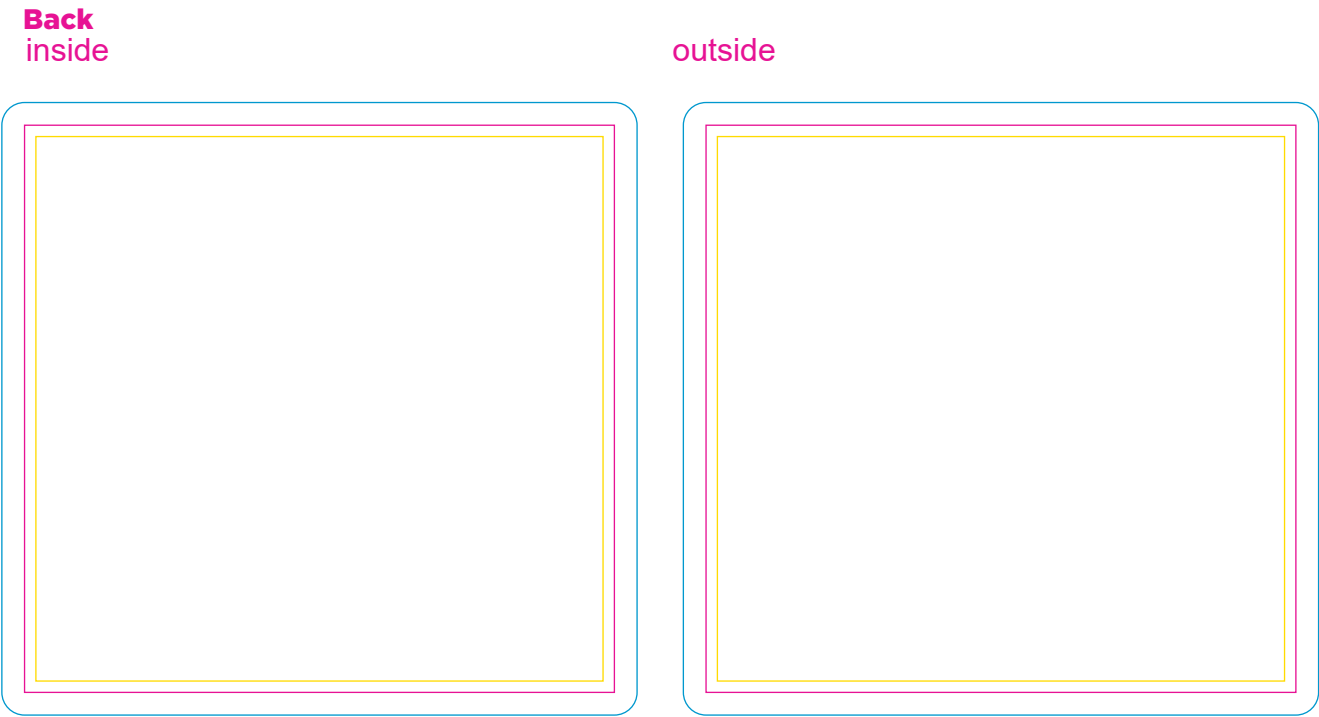

Product: PCH563  
Product Size: 520mm(w)x500mm(h)x250mm(d)  
Decoration Options: Moulded

Shown at 15% actual size  
Print size: 250mm(w) x 500mm(h)

Print size: 250mm(w) x 500mm(h)

Print size: 520mm(w) x 500mm(h)

Print size: 520mm(w) x 250mm(h)

Print size: 520mm(w) x 80mm(h)

- Knife line
- Safe print area
- Bleed area