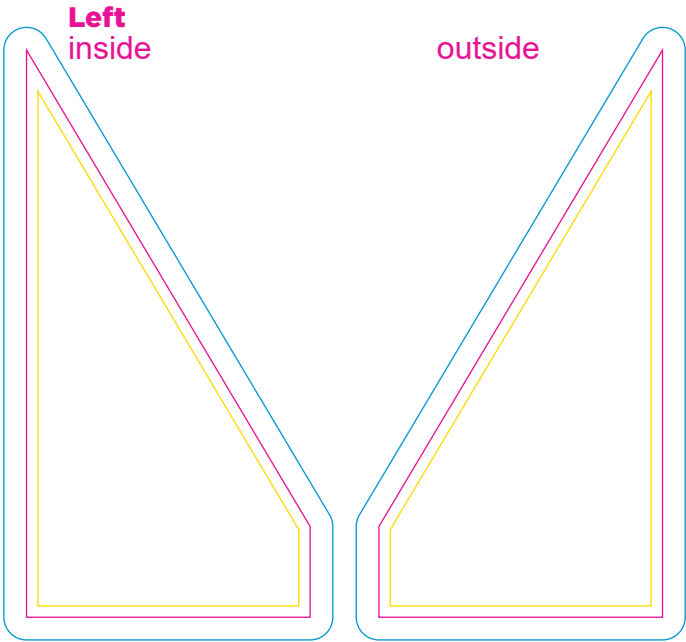

Product: PCH563  
Product Size: 520mm(w)x500mm(h)x250mm(d)  
Decoration Options: Moulded

Shown at 15% actual size  
Print size: 250mm(w) x 500mm(h)

Print size: 250mm(w) x 500mm(h)

Print size: 520mm(w) x 500mm(h)

Print size: 520mm(w) x 250mm(h)

Print size: 520mm(w) x 80mm(h)

- Knife line
- Safe print area
- Bleed area