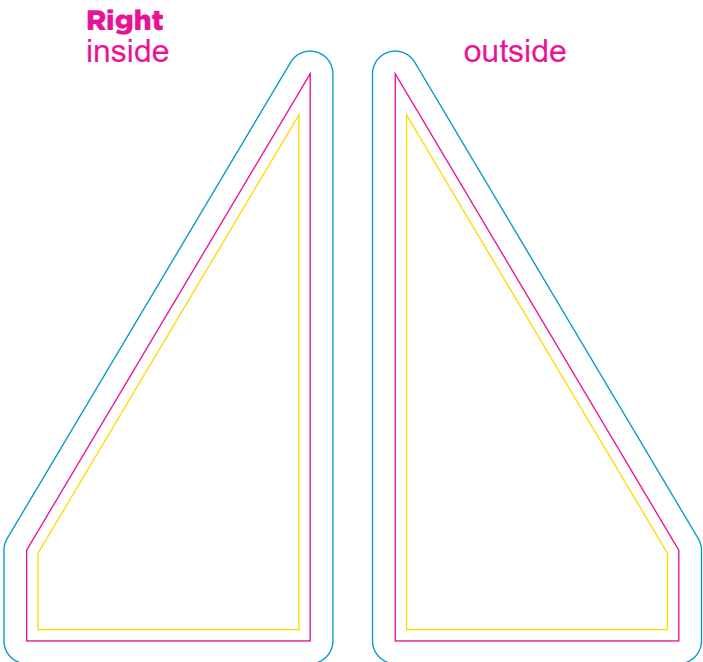

Product: PCH563  
Product Size: 520mm(w)x500mm(h)x250mm(d)  
Decoration Options: Moulded

Shown at 15% actual size  
Print size: 250mm(w) x 500mm(h)

Print size: 250mm(w) x 500mm(h)

Print size: 520mm(w) x 500mm(h)

Print size: 520mm(w) x 250mm(h)

Print size: 520mm(w) x 80mm(h)

- Knife line
- Safe print area
- Bleed area