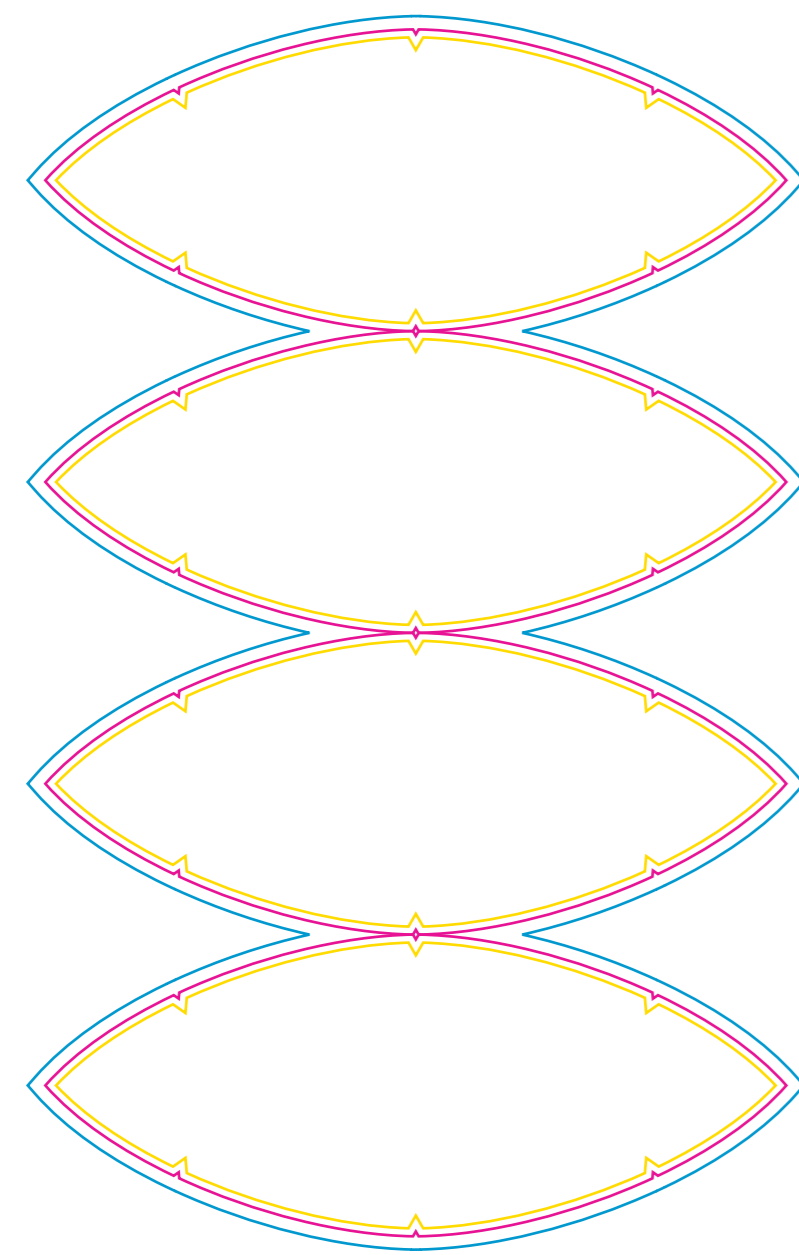

Product: PCH557
Product Size: Size 3: Circumference 42cm x L 21cm
Size 4: Circumference 55cm x L 28.5cm
Size 5: Circumference 58cm x L 30cm

Decoration Options:

Screen Print

Size 3

Shown at 35% actual size
Print size: 280mm(w)x456mm(h)

Size 4

Shown at 35% actual size
Print size: 325mm(w)x536.4mm(h)

Size 5

Shown at 35% actual size
Print size: 364.9mm(w)x572.1mm(h)

— Knife line
— Safe print area
— Bleed area