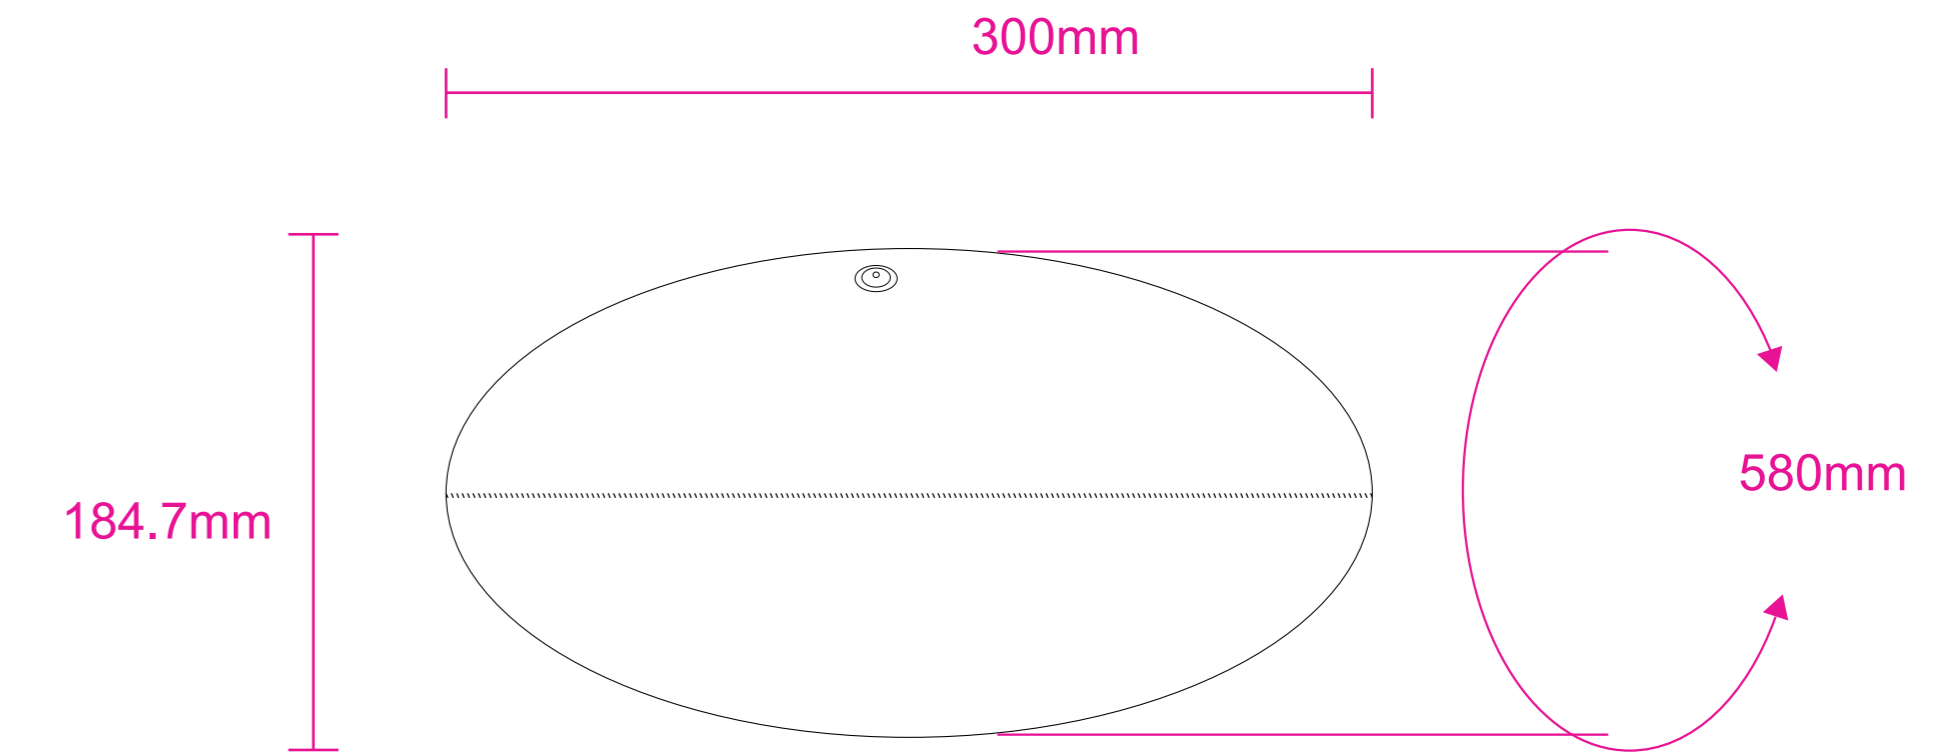

Product: PCH557
Product Size: Size 3: Circumference 42cm x L 21cm
Size 4: Circumference 55cm x L 28.5cm
Size 5: Circumference 58cm x L 30cm

Decoration Options:

Screen Print

Size 3

Shown at 35% actual size
Print size: 280mm(w)x456mm(h)

Size 4

Shown at 35% actual size
Print size: 325mm(w)x536.4mm(h)

Size 5

Shown at 35% actual size
Print size: 364.9mm(w)x572.1mm(h)

— Knife line
— Safe print area
— Bleed area