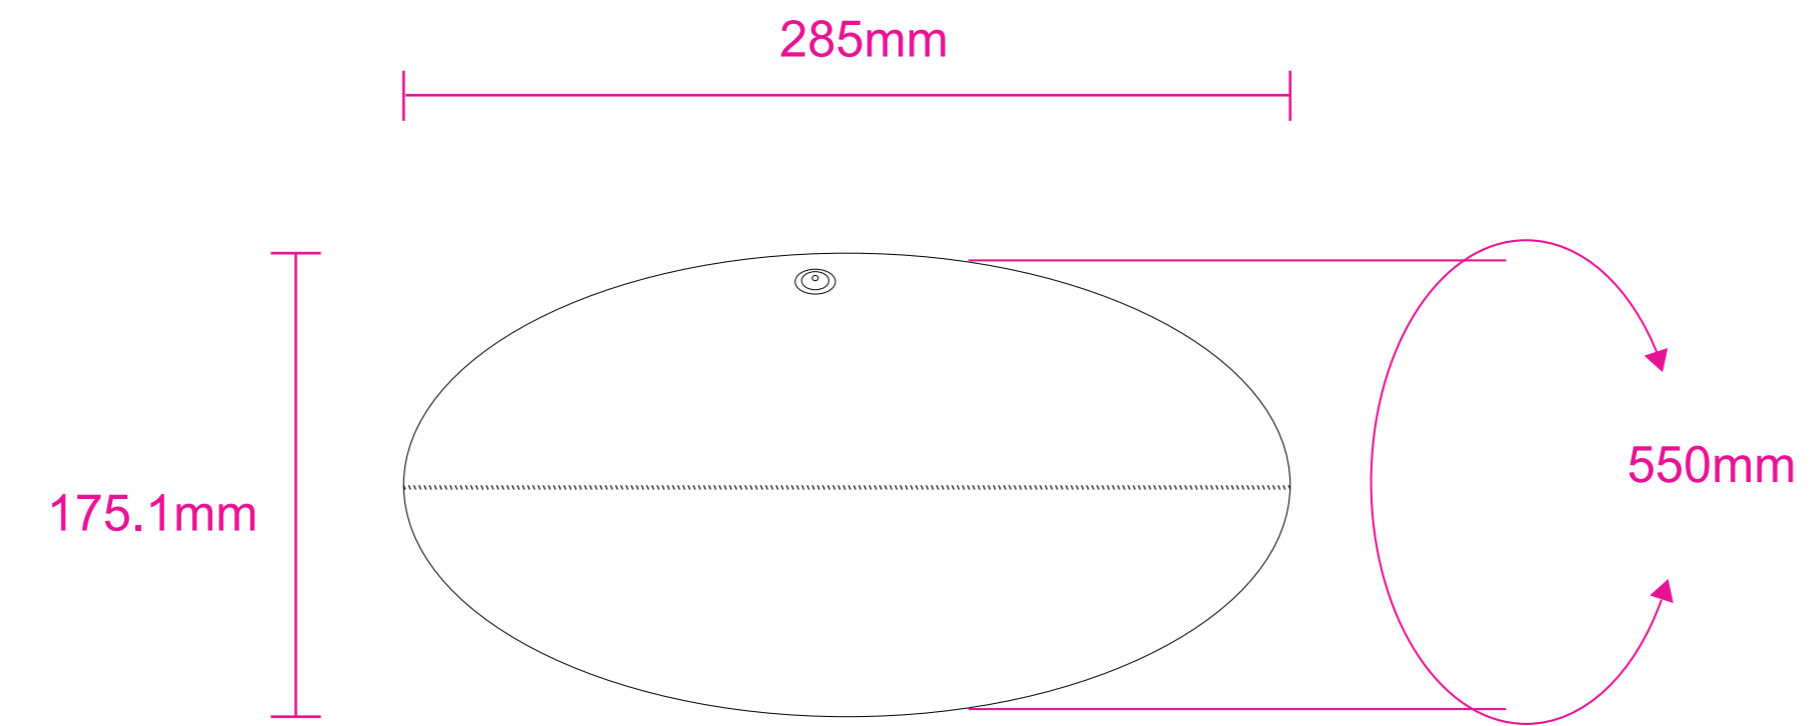

Product: PCH557
Product Size: Size 3: Circumference 42cm x L 21cm
Size 4: Circumference 55cm x L 28.5cm
Size 5: Circumference 58cm x L 30cm

Decoration Options:

Screen Print

Size 3

Shown at 35% actual size
Print size: 280mm(w)x456mm(h)

Size 4

Shown at 35% actual size
Print size: 325mm(w)x536.4mm(h)

Size 5

Shown at 35% actual size
Print size: 364.9mm(w)x572.1mm(h)

— Knife line
— Safe print area
— Bleed area