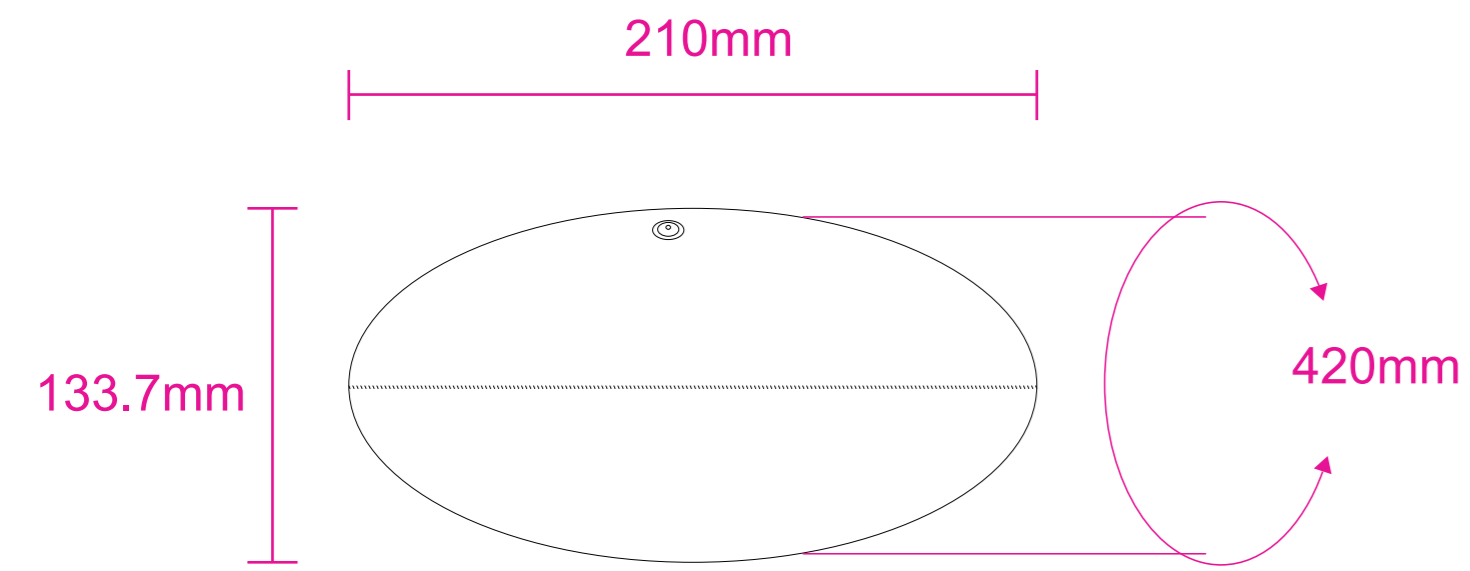

Product: PCH557
Product Size: Size 3: Circumference 42cm x L 21cm
Size 4: Circumference 55cm x L 28.5cm
Size 5: Circumference 58cm x L 30cm

Decoration Options:

Screen Print

Size 3

Shown at 35% actual size
Print size: 280mm(w)x456mm(h)

Size 4

Shown at 35% actual size
Print size: 325mm(w)x536.4mm(h)

Size 5

Shown at 35% actual size
Print size: 364.9mm(w)x572.1mm(h)

— Knife line
— Safe print area
— Bleed area