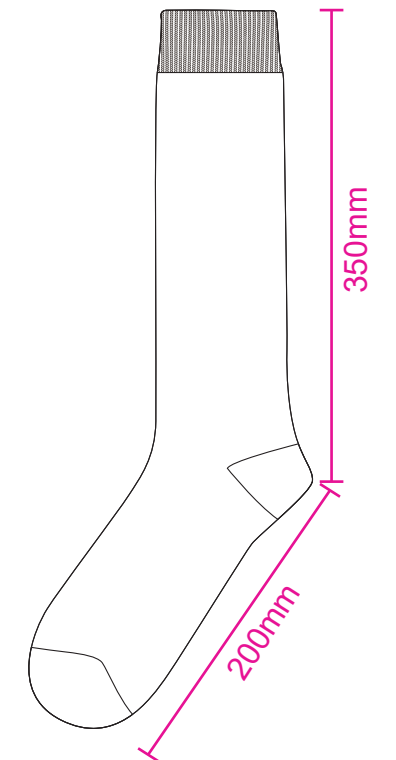

Product: PCH556
 Product Size: 200mmx 350mm
 Decoration Options: Jacquard craft

Shown at 30% actual size

Jacquard size: 165.1mm(w) x 550mm(h)

Card

Print size: 72mm(w) x 170mm(h)
 Shown at 50% actual size

- Knife line
- Safe print area
- Bleed area