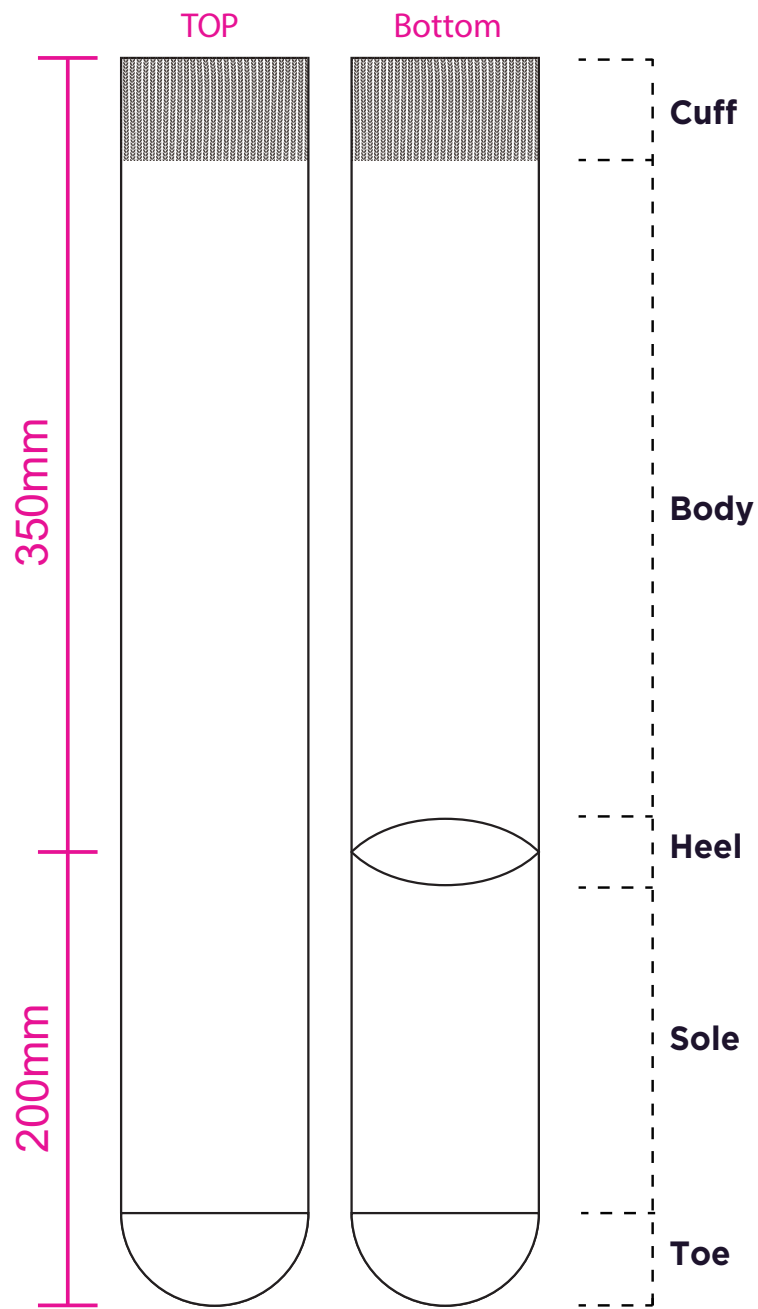

Product: PCH556
 Product Size: 200mmx 350mm
 Decoration Options: Jacquard craft

Shown at 30% actual size

Jacquard size: 165.1mm(w) x 550mm(h)

Card

Print size: 72mm(w) x 170mm(h)
 Shown at 50% actual size

- Knife line
- Safe print area
- Bleed area