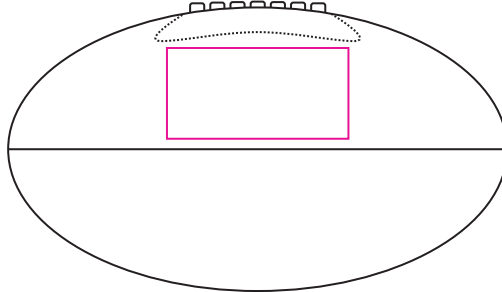

Product: PCH555  
Product Size: Size3:220mm(w)x125mm(h) ;  
Size6:265mm(w)x150mm(h) ;  
Size9:285mm(w)x165mm(h)  
Decoration Options: Debossed

Size3

Debossed size: 80mm(w) x 40mm(h)

Size6

Debossed size: 90mm(w) x 40mm(h)

Size9

Debossed size: 100mm(w) x 50mm(h)  
Shown at 30% actual size