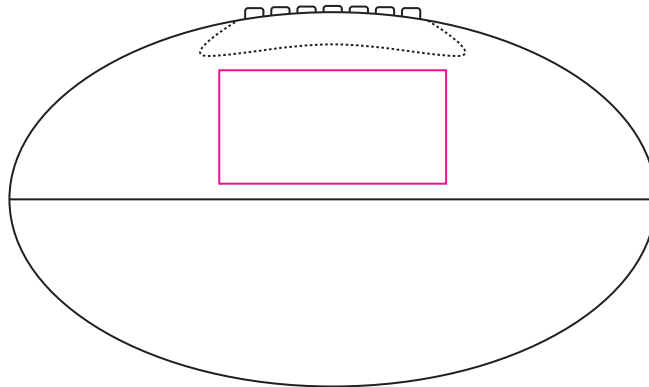

Product: PCH555  
Product Size: Size3:220mm(w)x125mm(h) ;  
Size6:265mm(w)x150mm(h) ;  
Size9:285mm(w)x165mm(h)  
Decoration Options: Debossed

Size3

Debossed size: 80mm(w) x 40mm(h)

Size6

Debossed size: 90mm(w) x 40mm(h)

Size9

Debossed size: 100mm(w) x 50mm(h)  
Shown at 30% actual size