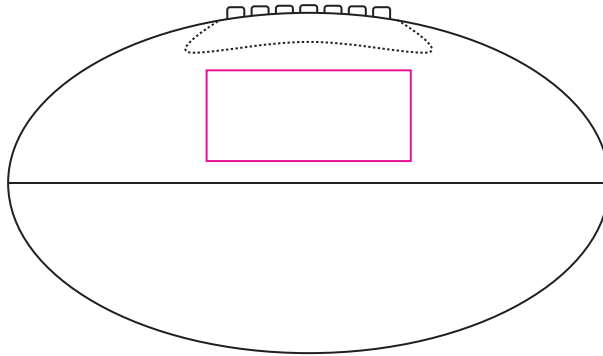

Product: PCH555  
Product Size: Size3:220mm(w)x125mm(h) ;  
Size6:265mm(w)x150mm(h) ;  
Size9:285mm(w)x165mm(h)  
Decoration Options: Debossed

Size3

Debossed size: 80mm(w) x 40mm(h)

Size6

Debossed size: 90mm(w) x 40mm(h)

Size9

Debossed size: 100mm(w) x 50mm(h)  
Shown at 30% actual size