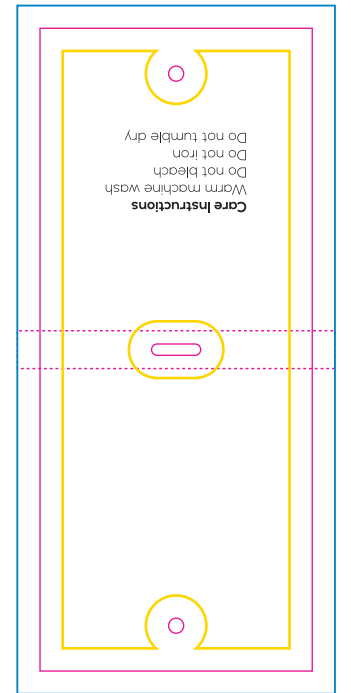

Product: PCH554
Product Size: 210mm(w)x 85mm(h)
Decoration Options: Jacquard craft

Shown at 50% actual size

Print size: 210mm(w) x 85mm(h)

- Knife line
- Safe print area
- Bleed area

Card

Print size: 72mm(w) x 170mm(h)
Shown at 50% actual size