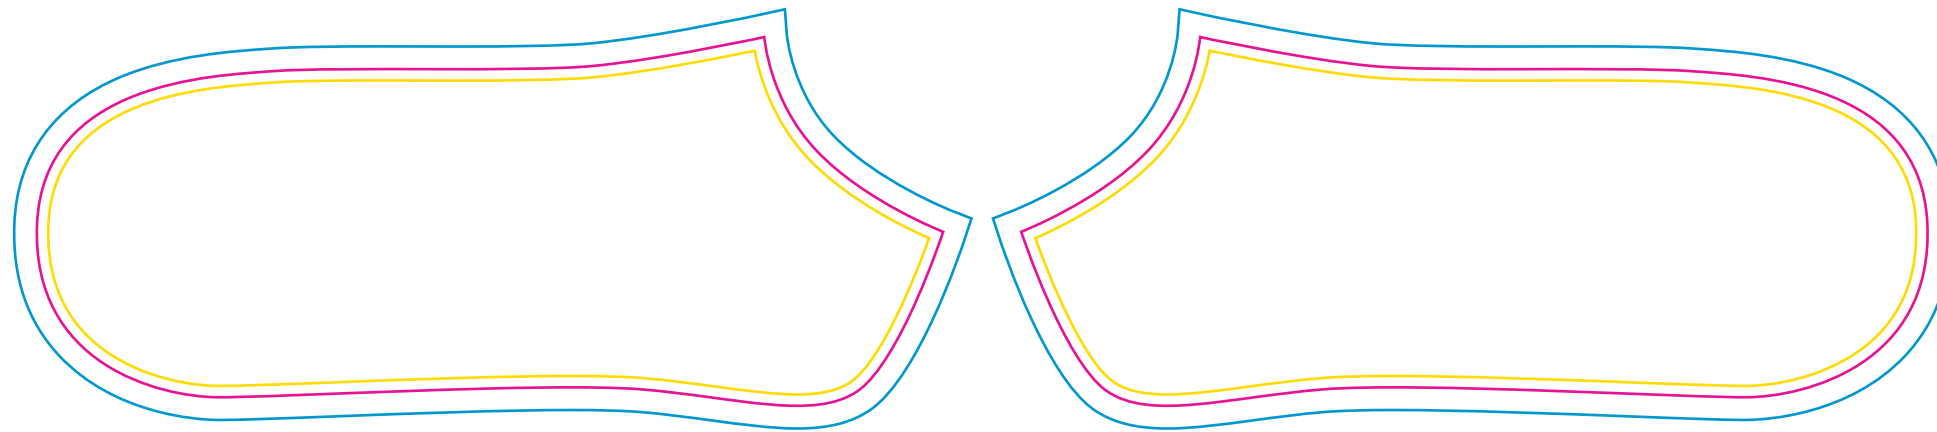

Product: PCH554
Product Size: 210mm(w)x 85mm(h)
Decoration Options: Jacquard craft

Shown at 50% actual size

Print size: 210mm(w) x 85mm(h)

- Knife line
- Safe print area
- Bleed area

Card

Print size: 72mm(w) x 170mm(h)
Shown at 50% actual size