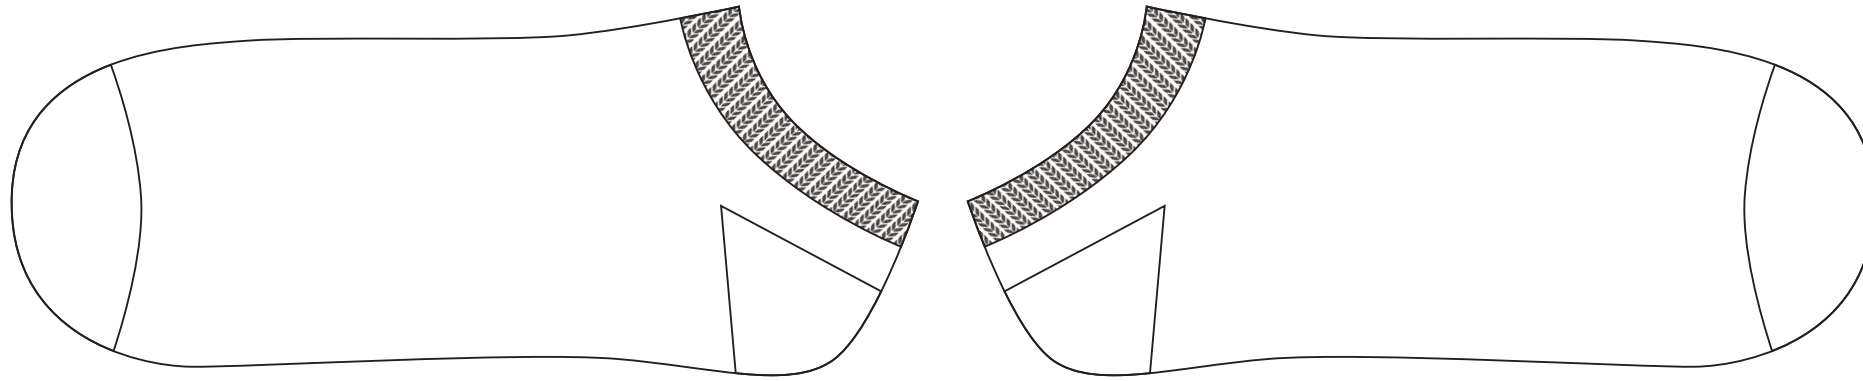

Product: PCH554
Product Size: 210mm(w)x 85mm(h)
Decoration Options: Jacquard craft

Shown at 50% actual size

Print size: 210mm(w) x 85mm(h)

- Knife line
- Safe print area
- Bleed area

Card

Print size: 72mm(w) x 170mm(h)
Shown at 50% actual size