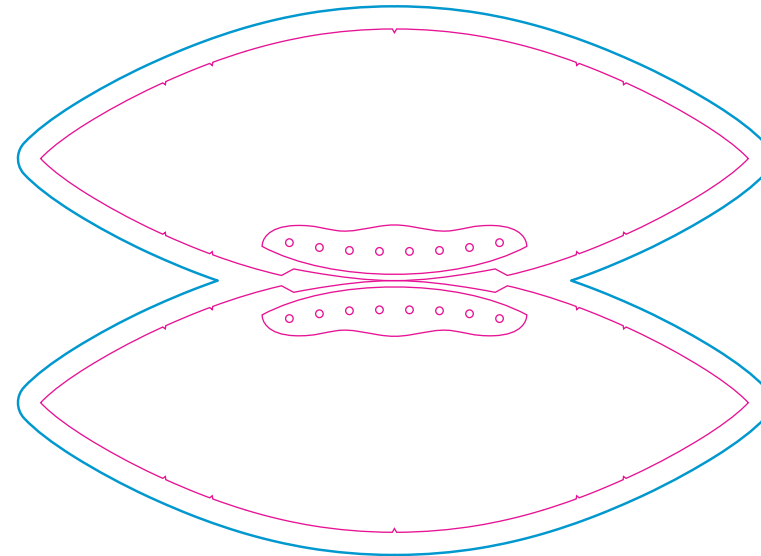

Product: PCH553
Product Size: Size3:220mm(w)x125mm(h) ;
Size6:265mm(w)x150mm(h) ;
Size9:285mm(w)x165mm(h)
Decoration Options: Full colour print

Size3

Print size:260mm(w)x184.9mm(h)

Size6

Print size:312mm(w)x221.9mm(h)

Size9

Print size:350mm(w)x248.9mm(h)

Shown at 30% actual size

— Knife line
— Bleed line