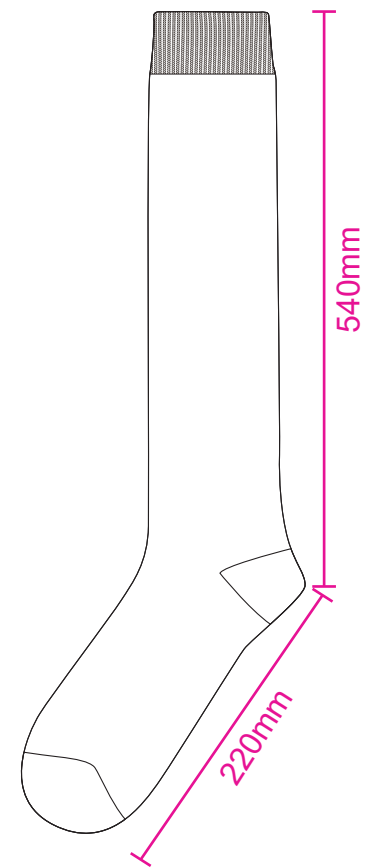

Product: PPCH552
 Product Size: Women:200mmx 500mm ; Men:220mmx540mm
 Decoration Options: Jacquard craft

Women's size

Shown at 20% actual size

Jacquard size: 165.1mm(w) x 700mm(h)

Card

Print size: 72mm(w) x 170mm(h)
 Shown at 50% actual size

- Knife line
- Safe print area
- Bleed area

Men's size

Shown at 20% actual size

Jacquard size: 165.1mm(w) x 760mm(h)

Card

Print size: 72mm(w) x 170mm(h)
Shown at 50% actual size

- Knife line
- Safe print area
- Bleed area