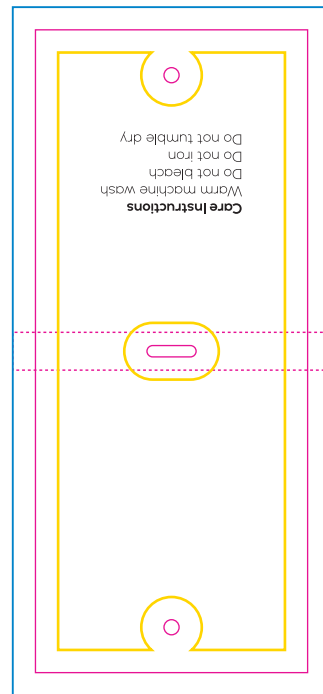

Product: PPCH552
 Product Size: Women:200mmx 500mm ; Men:220mmx540mm
 Decoration Options: Jacquard craft

Women's size

Shown at 20% actual size

Jacquard size: 165.1mm(w) x 700mm(h)

Card

Print size: 72mm(w) x 170mm(h)
 Shown at 50% actual size

- Knife line
- Safe print area
- Bleed area

Men's size

Shown at 20% actual size

Jacquard size: 165.1mm(w) x 760mm(h)

Card

Print size: 72mm(w) x 170mm(h)
Shown at 50% actual size

- Knife line
- Safe print area
- Bleed area