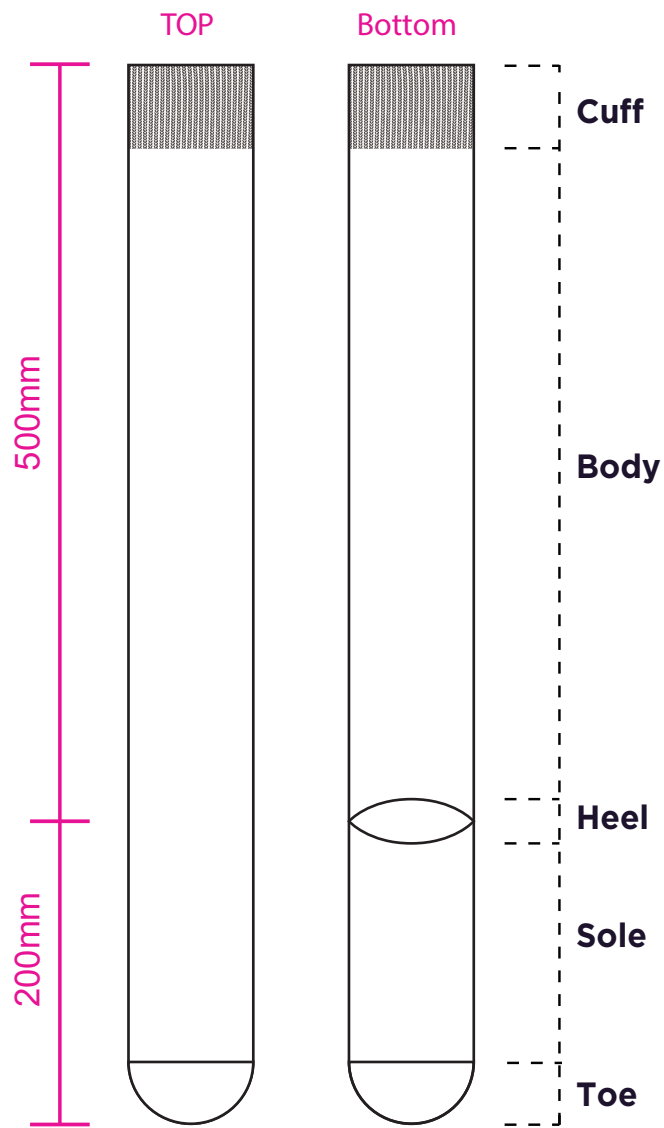

Product: PPCH552
 Product Size: Women:200mmx 500mm ; Men:220mmx540mm
 Decoration Options: Jacquard craft

Women's size

Shown at 20% actual size

Jacquard size: 165.1mm(w) x 700mm(h)

Card

Print size: 72mm(w) x 170mm(h)
 Shown at 50% actual size

- Knife line
- Safe print area
- Bleed area

Men's size

Shown at 20% actual size

Jacquard size: 165.1mm(w) x 760mm(h)

Card

Print size: 72mm(w) x 170mm(h)
Shown at 50% actual size

- Knife line
- Safe print area
- Bleed area