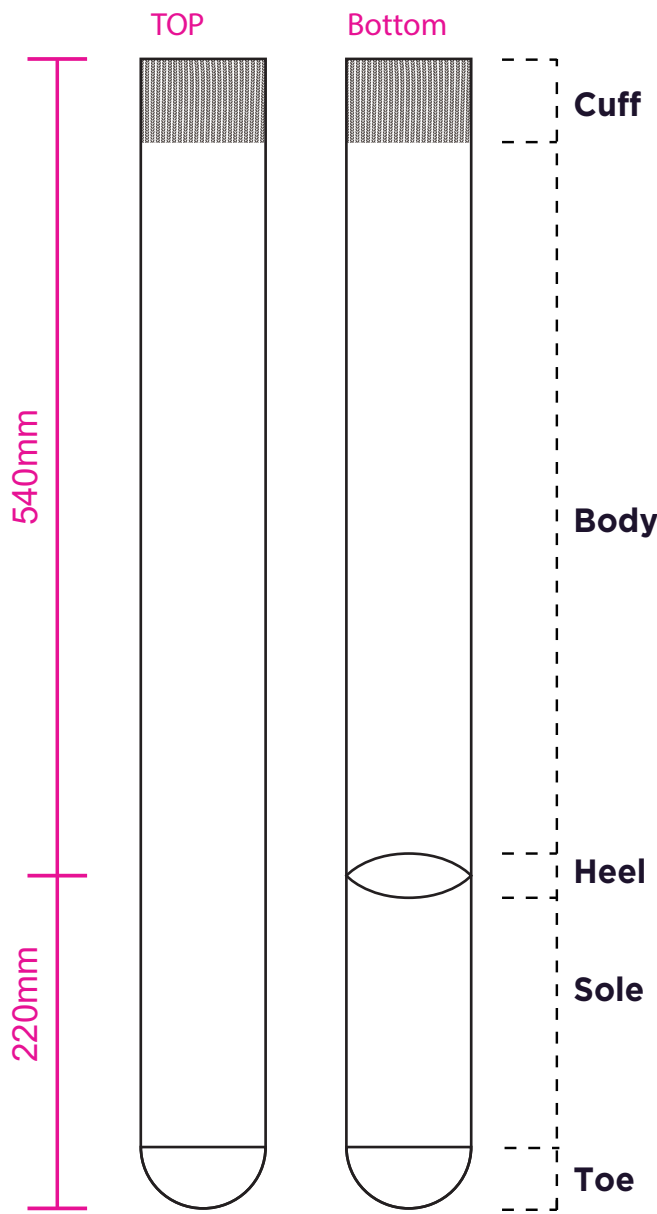

Product: PPCH552
 Product Size: Women:200mmx 500mm ; Men:220mmx540mm
 Decoration Options: Jacquard craft

Women's size

Shown at 20% actual size

Jacquard size: 165.1mm(w) x 700mm(h)

Card

Print size: 72mm(w) x 170mm(h)
 Shown at 50% actual size

- Knife line
- Safe print area
- Bleed area

Men's size

Shown at 20% actual size

Jacquard size: 165.1mm(w) x 760mm(h)

Card

Print size: 72mm(w) x 170mm(h)
Shown at 50% actual size

- Knife line
- Safe print area
- Bleed area