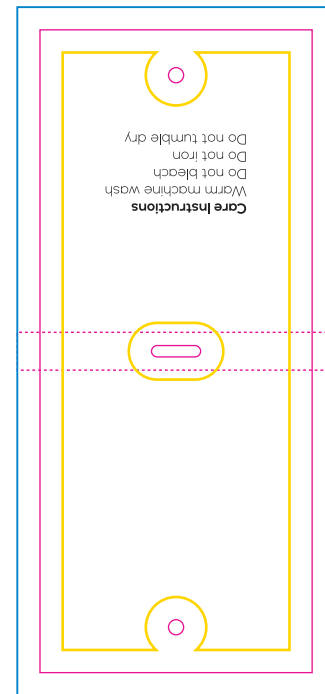

Product: PPCH552
 Product Size: Women:200mmx 500mm ; Men:220mmx540mm
 Decoration Options: Jacquard craft

Women's size

Shown at 20% actual size

Jacquard size: 165.1mm(w) x 700mm(h)

Card

Print size: 72mm(w) x 170mm(h)
 Shown at 50% actual size

- Knife line
- Safe print area
- Bleed area

Men's size

Shown at 20% actual size

Jacquard size: 165.1mm(w) x 760mm(h)

Card

Print size: 72mm(w) x 170mm(h)
Shown at 50% actual size

- Knife line
- Safe print area
- Bleed area