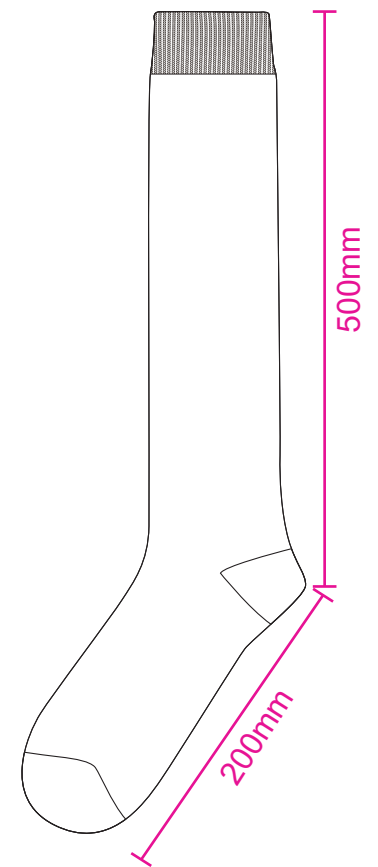

Product: PPCH552
 Product Size: Women:200mmx 500mm ; Men:220mmx540mm
 Decoration Options: Jacquard craft

Women's size

Shown at 20% actual size

Jacquard size: 165.1mm(w) x 700mm(h)

Card

Print size: 72mm(w) x 170mm(h)
 Shown at 50% actual size

- Knife line
- Safe print area
- Bleed area

Men's size

Shown at 20% actual size

Jacquard size: 165.1mm(w) x 760mm(h)

Card

Print size: 72mm(w) x 170mm(h)
Shown at 50% actual size

- Knife line
- Safe print area
- Bleed area