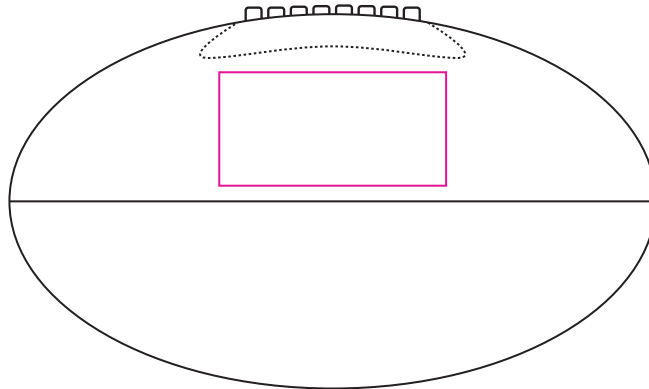

Product: PCH551
Product Size: Size3:220mm(w)x125mm(h) ;
Size6:265mm(w)x150mm(h) ;
Size9:285mm(w)x165mm(h)
Decoration Options: Debossed

Size3

Debossed size: 80mm(w) x 40mm(h)

Size6

Debossed size: 90mm(w) x 40mm(h)

Size9

Debossed size: 100mm(w) x 50mm(h)
Shown at 30% actual size