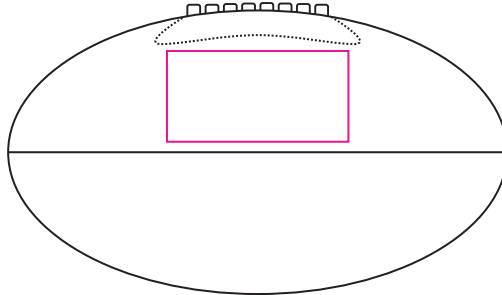

Product: PCH551
Product Size: Size3:220mm(w)x125mm(h) ;
Size6:265mm(w)x150mm(h) ;
Size9:285mm(w)x165mm(h)
Decoration Options: Debossed

Size3

Debossed size: 80mm(w) x 40mm(h)

Size6

Debossed size: 90mm(w) x 40mm(h)

Size9

Debossed size: 100mm(w) x 50mm(h)
Shown at 30% actual size