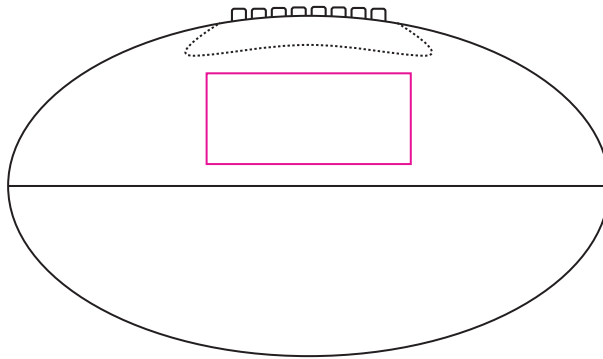

Product: PCH551
Product Size: Size3:220mm(w)x125mm(h) ;
Size6:265mm(w)x150mm(h) ;
Size9:285mm(w)x165mm(h)
Decoration Options: Debossed

Size3

Debossed size: 80mm(w) x 40mm(h)

Size6

Debossed size: 90mm(w) x 40mm(h)

Size9

Debossed size: 100mm(w) x 50mm(h)
Shown at 30% actual size