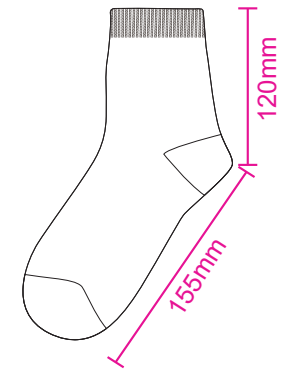

Product: PCH550
 Product Size: 155mm x 120mm
 Decoration Options: Jacquard craft

Shown at 40% actual size

Print size: 165.1mm(w) x 275mm(h)

Print size: 72mm(w) x 170mm(h)
 Shown at 50% actual size

- Knife line
- Safe print area
- Bleed area