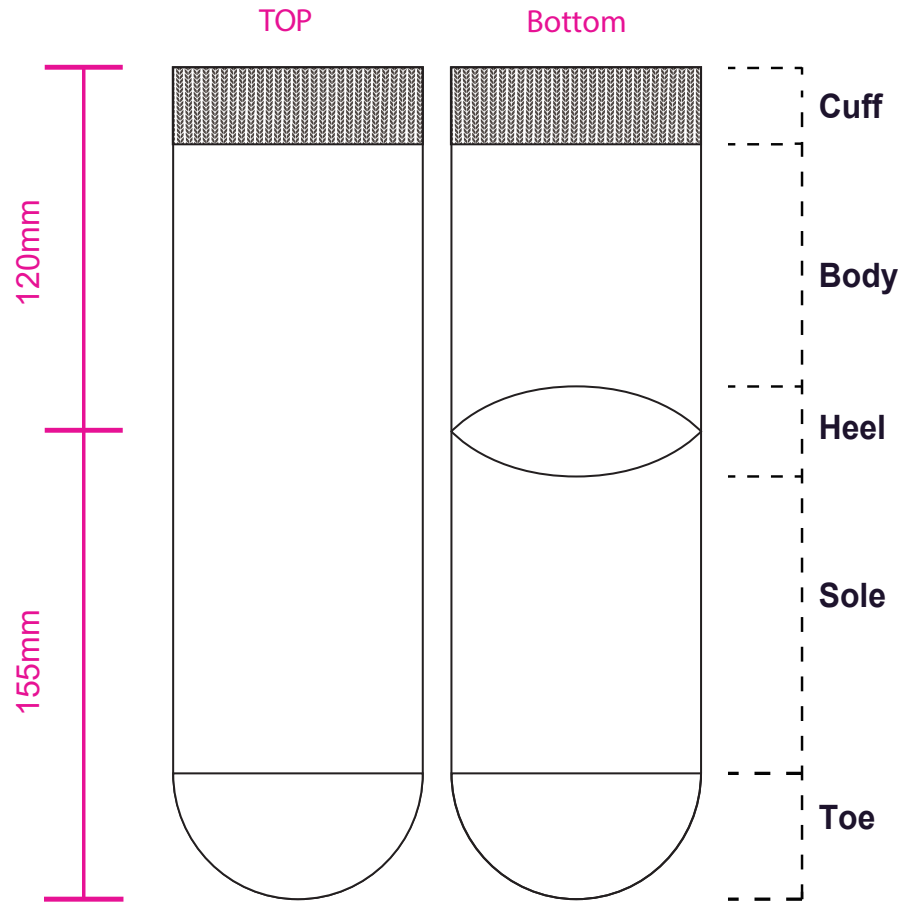

Product: PCH550
 Product Size: 155mm x 120mm
 Decoration Options: Jacquard craft

Shown at 40% actual size

Print size: 165.1mm(w) x 275mm(h)

Print size: 72mm(w) x 170mm(h)
 Shown at 50% actual size

- Knife line
- Safe print area
- Bleed area