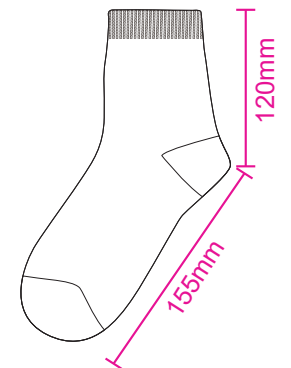

Product: PCH548
 Product Size: 155mm x 120mm
 Decoration Options: Jacquard craft

Print size: 72mm(w) x 170mm(h)
 Shown at 50% actual size

- Knife line
- Safe print area
- Bleed area