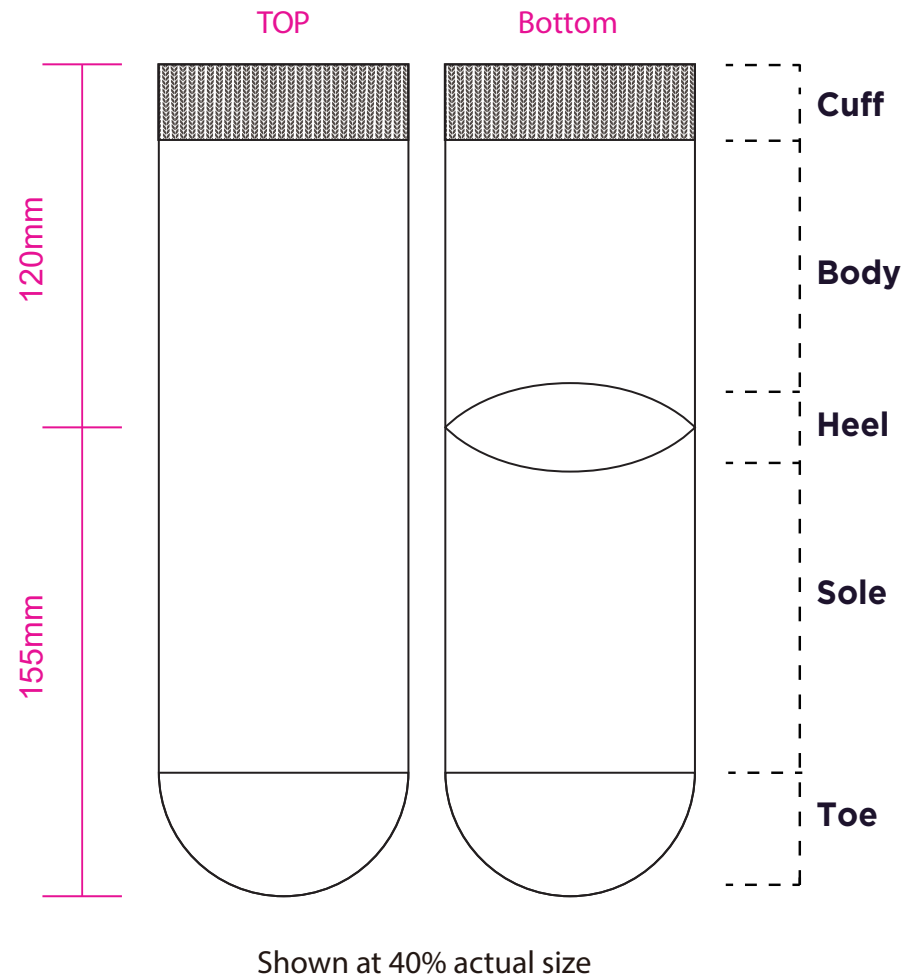

Product: PCH548
 Product Size: 155mm x 120mm
 Decoration Options: Jacquard craft

Print size: 72mm(w) x 170mm(h)
 Shown at 50% actual size

- Knife line
- Safe print area
- Bleed area