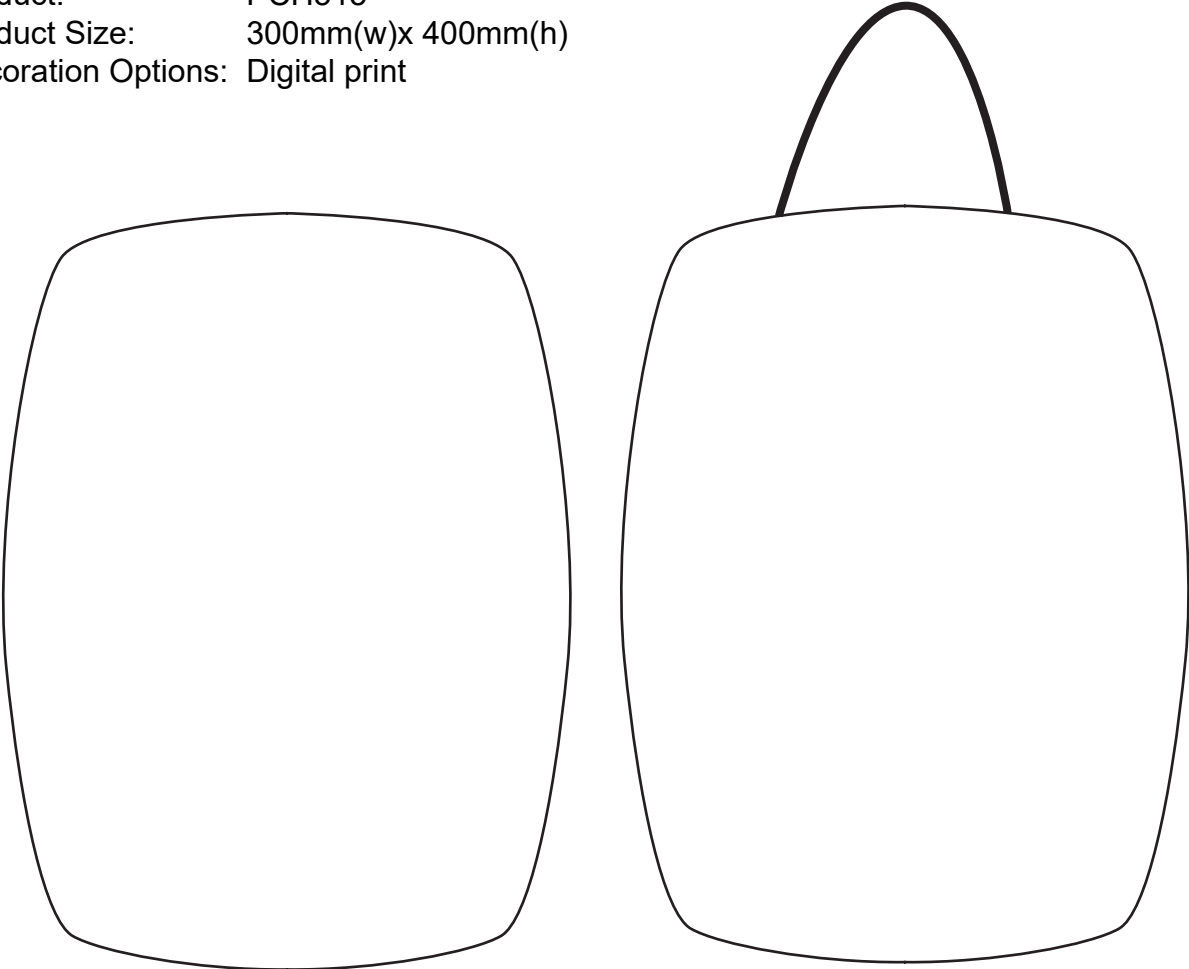

Product: PCH515
Product Size: 300mm(w)x 400mm(h)
Decoration Options: Digital print

Shown at 25% actual size

- Knife line
- Safe print area
- Bleed area

Print size: 300mm(w) x 400mm(h)