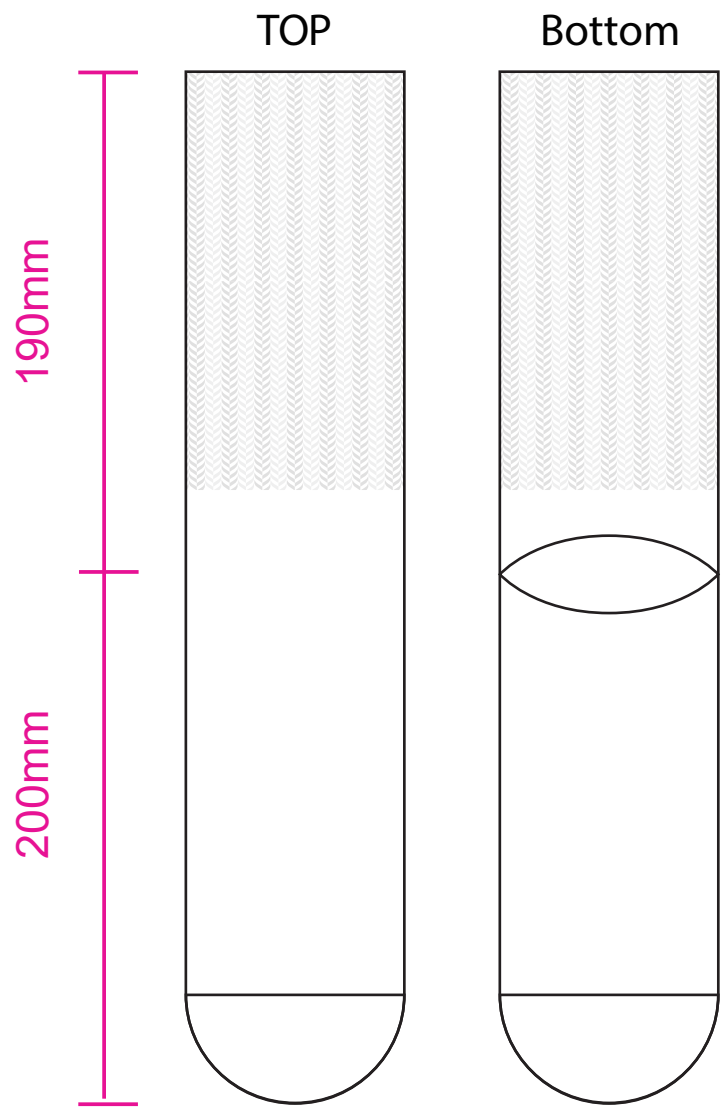

Product: PCH508
 Product Size: Socks: 190mm x 200mm;
 Box: 360mm x 60mm x 110mm
 Decoration Options: Socks: Jacquard craft / Card: CMYK

Shown at 35% actual size

Jacquard size: 165.1mm(w) x 389.7mm(h)

- Safe print area
- Bleed area
- Knife line

Card

Print size: 72mm(w) x 170mm(h)
 Shown at 50% actual size

Paper Girdle

Product size: 84mm(w) x 70mm(h) x 20mm(d)
 Print size: 238mm(w) x 70mm(h)

- Knife line
- Safe print area
- Bleed line