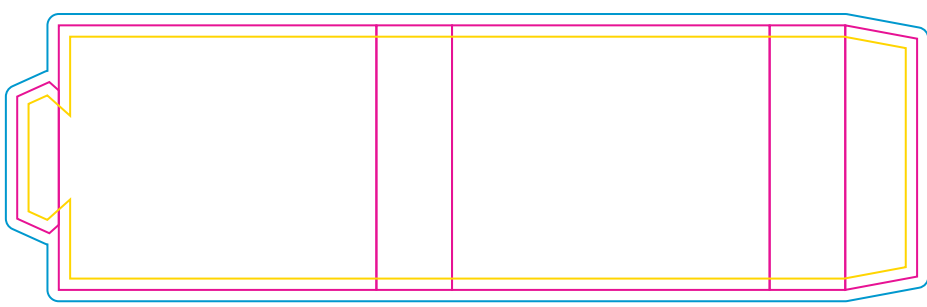

Product: PCH508
 Product Size: Socks: 190mm x 200mm;
 Box: 360mm x 60mm x 110mm
 Decoration Options: Socks: Jacquard craft / Card: CMYK

Shown at 35% actual size

Jacquard size: 165.1mm(w) x 389.7mm(h)

- Safe print area
- Bleed area
- Knife line

Card

Print size: 72mm(w) x 170mm(h)
 Shown at 50% actual size

Paper Girdle

Product size: 84mm(w) x 70mm(h) x 20mm(d)
 Print size: 238mm(w) x 70mm(h)

- Knife line
- Safe print area
- Bleed line