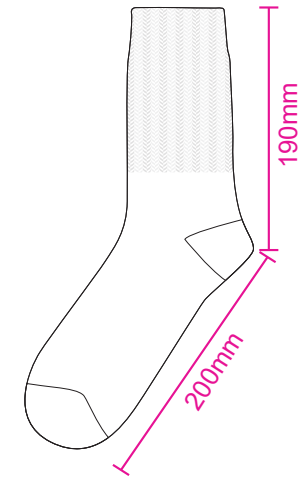

Product: PCH508
 Product Size: Socks: 190mm x 200mm;
 Box: 360mm x 60mm x 110mm
 Decoration Options: Socks: Jacquard craft / Card: CMYK

Shown at 35% actual size

Jacquard size: 165.1mm(w) x 389.7mm(h)

- Safe print area
- Bleed area
- Knife line

Card

Print size: 72mm(w) x 170mm(h)
 Shown at 50% actual size

Paper Girdle

Product size: 84mm(w) x 70mm(h) x 20mm(d)
 Print size: 238mm(w) x 70mm(h)

- Knife line
- Safe print area
- Bleed line