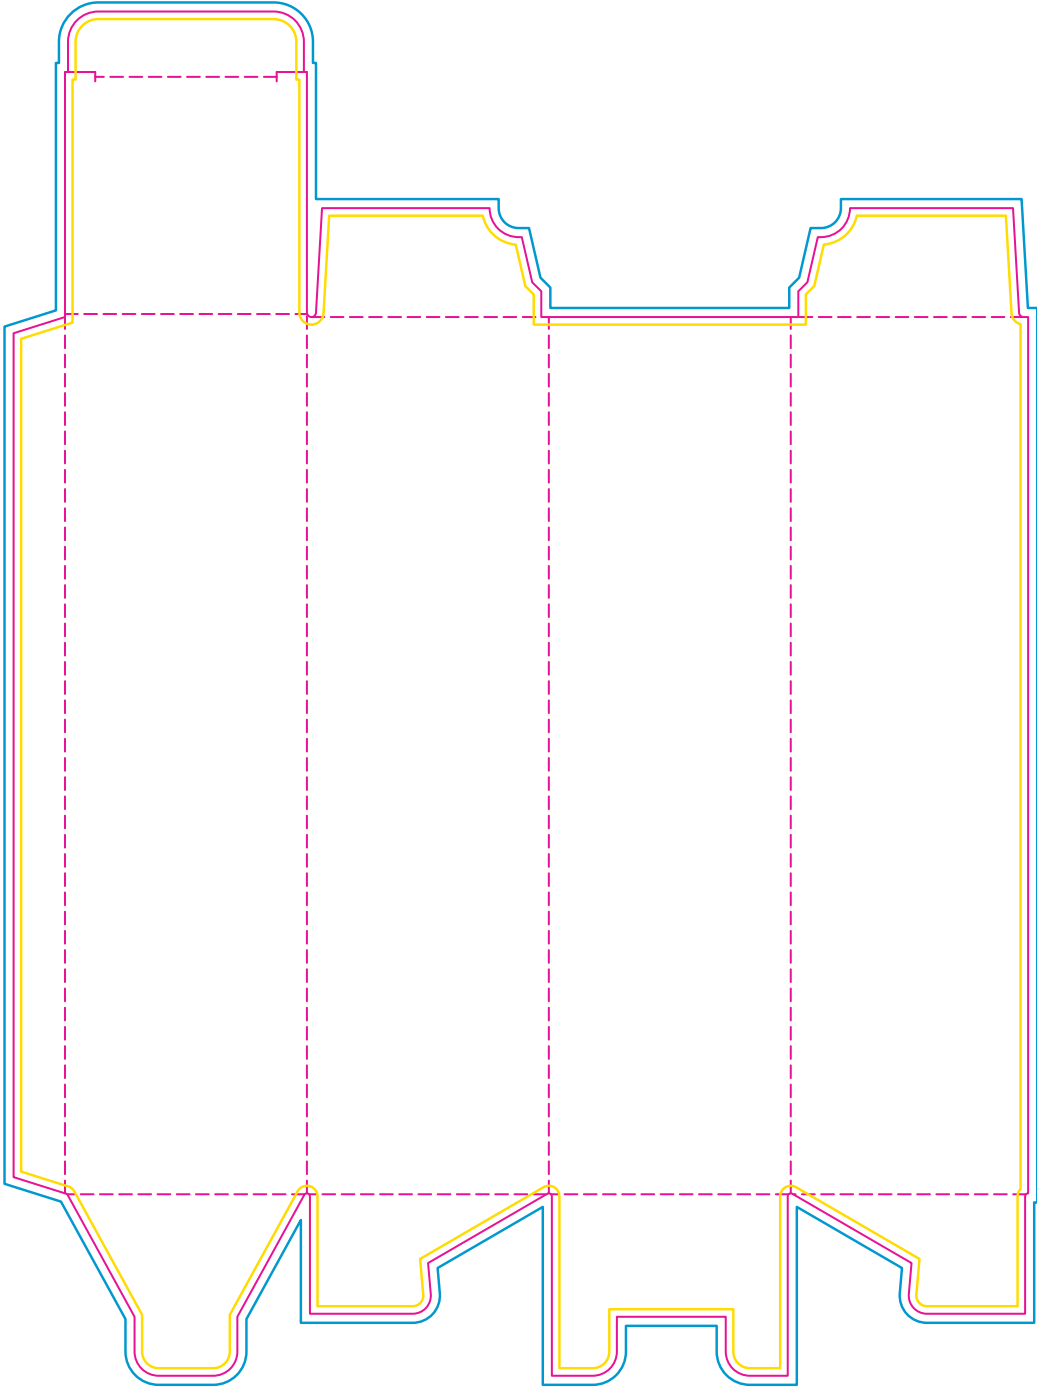

Product: PCH506
Product Size: Block size: 75mm(w) x 15mm(h) x 25mm(d) ; Box size: 80mm(W) x 290mm(H) x 80mm(D)
Decoration Options: Sublimation

Block

Side

Shown at 100% actual size
Print size: 22.1mm(w) x 9mm(H)

Top

Shown at 100% actual size
Print size: 41.9mm(w) x 17mm(H)

Not actual size

Box

Shown at 40% actual size
Print size: 335.5mm(w) x 451mm(H)

- Knife line
- Safe print area
- Bleed line