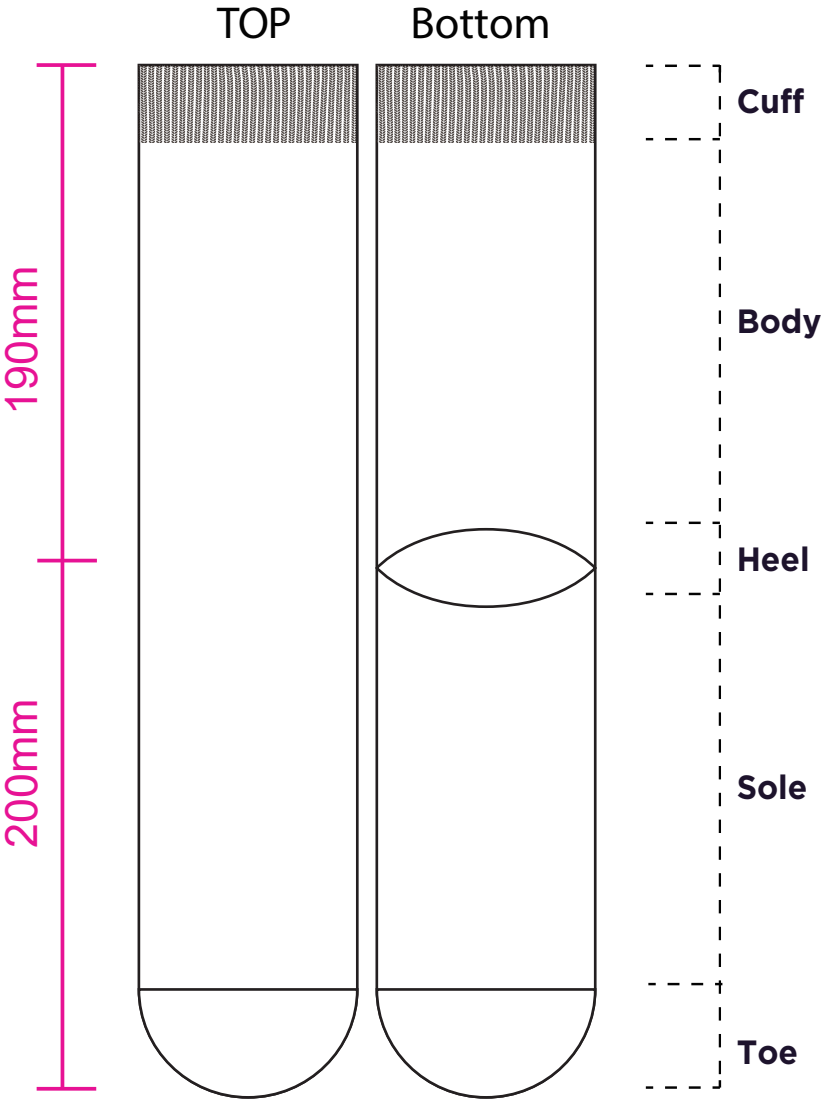

Product: PCH504
 Product Size: 190mm x 200mm
 Decoration Options: Jacquard craft

Shown at 35% actual size

- Knife line
- Safe print area
- Bleed line

Print size: 72mm(w) x 170mm(h)
 Shown at 50% actual size