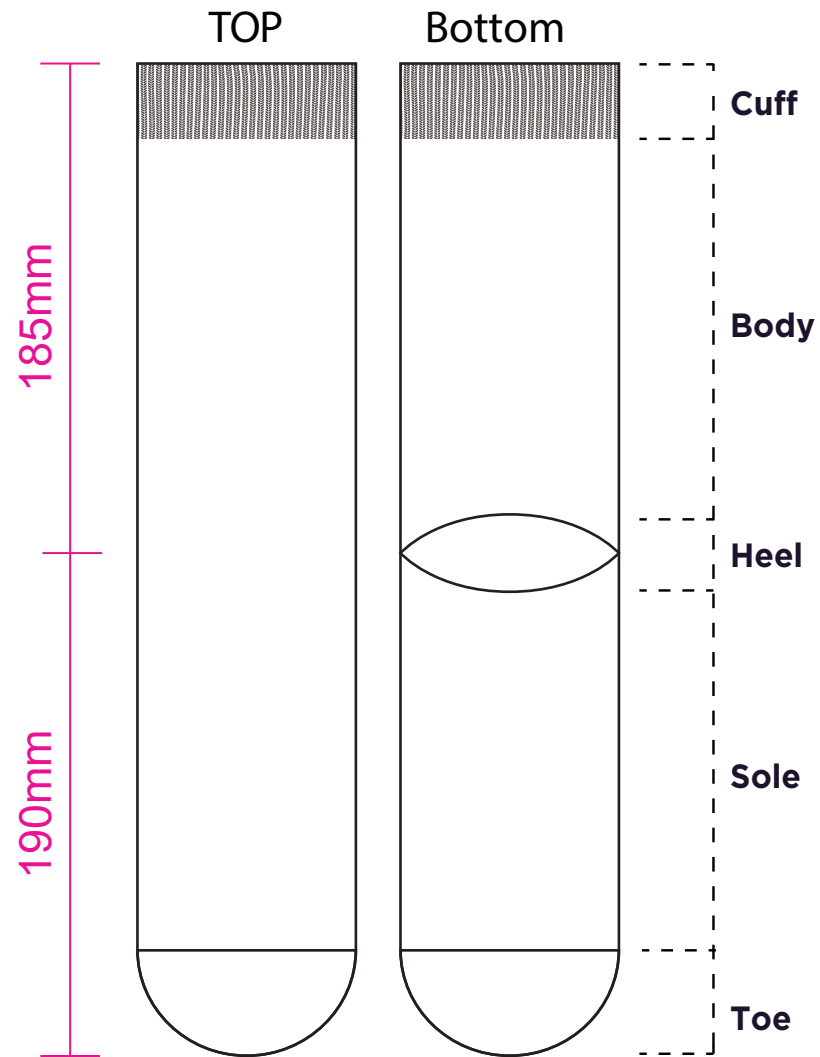

Product: PCH502
 Product Size: Socks: 185mm x 190mm
 Card A: 72x170mm
 Decoration Options: Socks: Jacquard craft / Card: CMYK

Shown at 35% actual size

Print size: 165.1mm(w) x 375mm(h)

Card

Print size: 72mm(w) x 170mm(h)
 Shown at 50% actual size

- Safe print area
- Bleed area
- Knife line
- Stitching