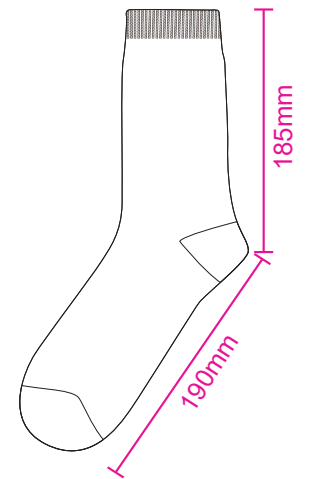

Product: PCH502
 Product Size: Socks: 185mm x 190mm
 Card A: 72x170mm
 Decoration Options: Socks: Jacquard craft / Card: CMYK

Shown at 35% actual size

Print size: 165.1mm(w) x 375mm(h)

Card

Print size: 72mm(w) x 170mm(h)
 Shown at 50% actual size

- Safe print area
- Bleed area
- Knife line
- Stitching