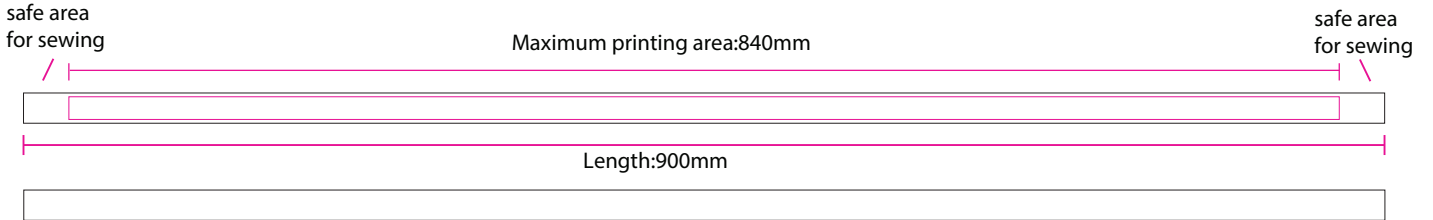

Product: PCH425
Product Size: lanyard:900mm(w)x20mm(h),medal:50mm(w)x50mm(h)
Decoration Options: Medal: Enamel ; Lanyard: Full colour

Lanyard:Full colour

Shown at 20% actual size
Product size:900mm(w) x 20mm(h)

Medal:Enamel

Not actual size

Shown at 100% actual size
Product size:50mm(w) x 50mm(h)