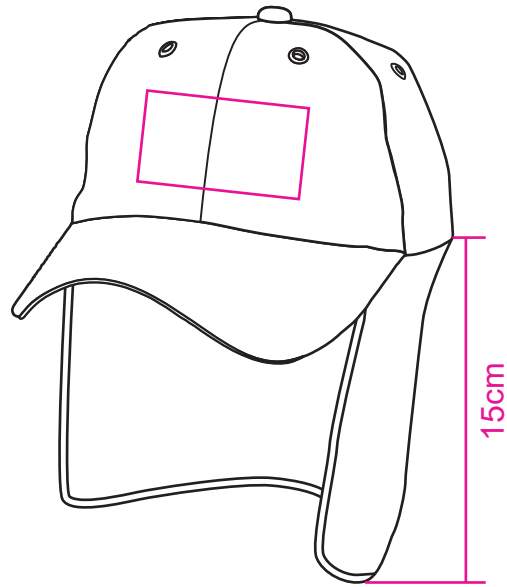

Product: PCH408
Product Size: 58cm(Head size)
Decoration Options: Embroidery

Not actual size

Embroidery area: 70mm(w) x 55mm(h)

Shown at 100% actual size