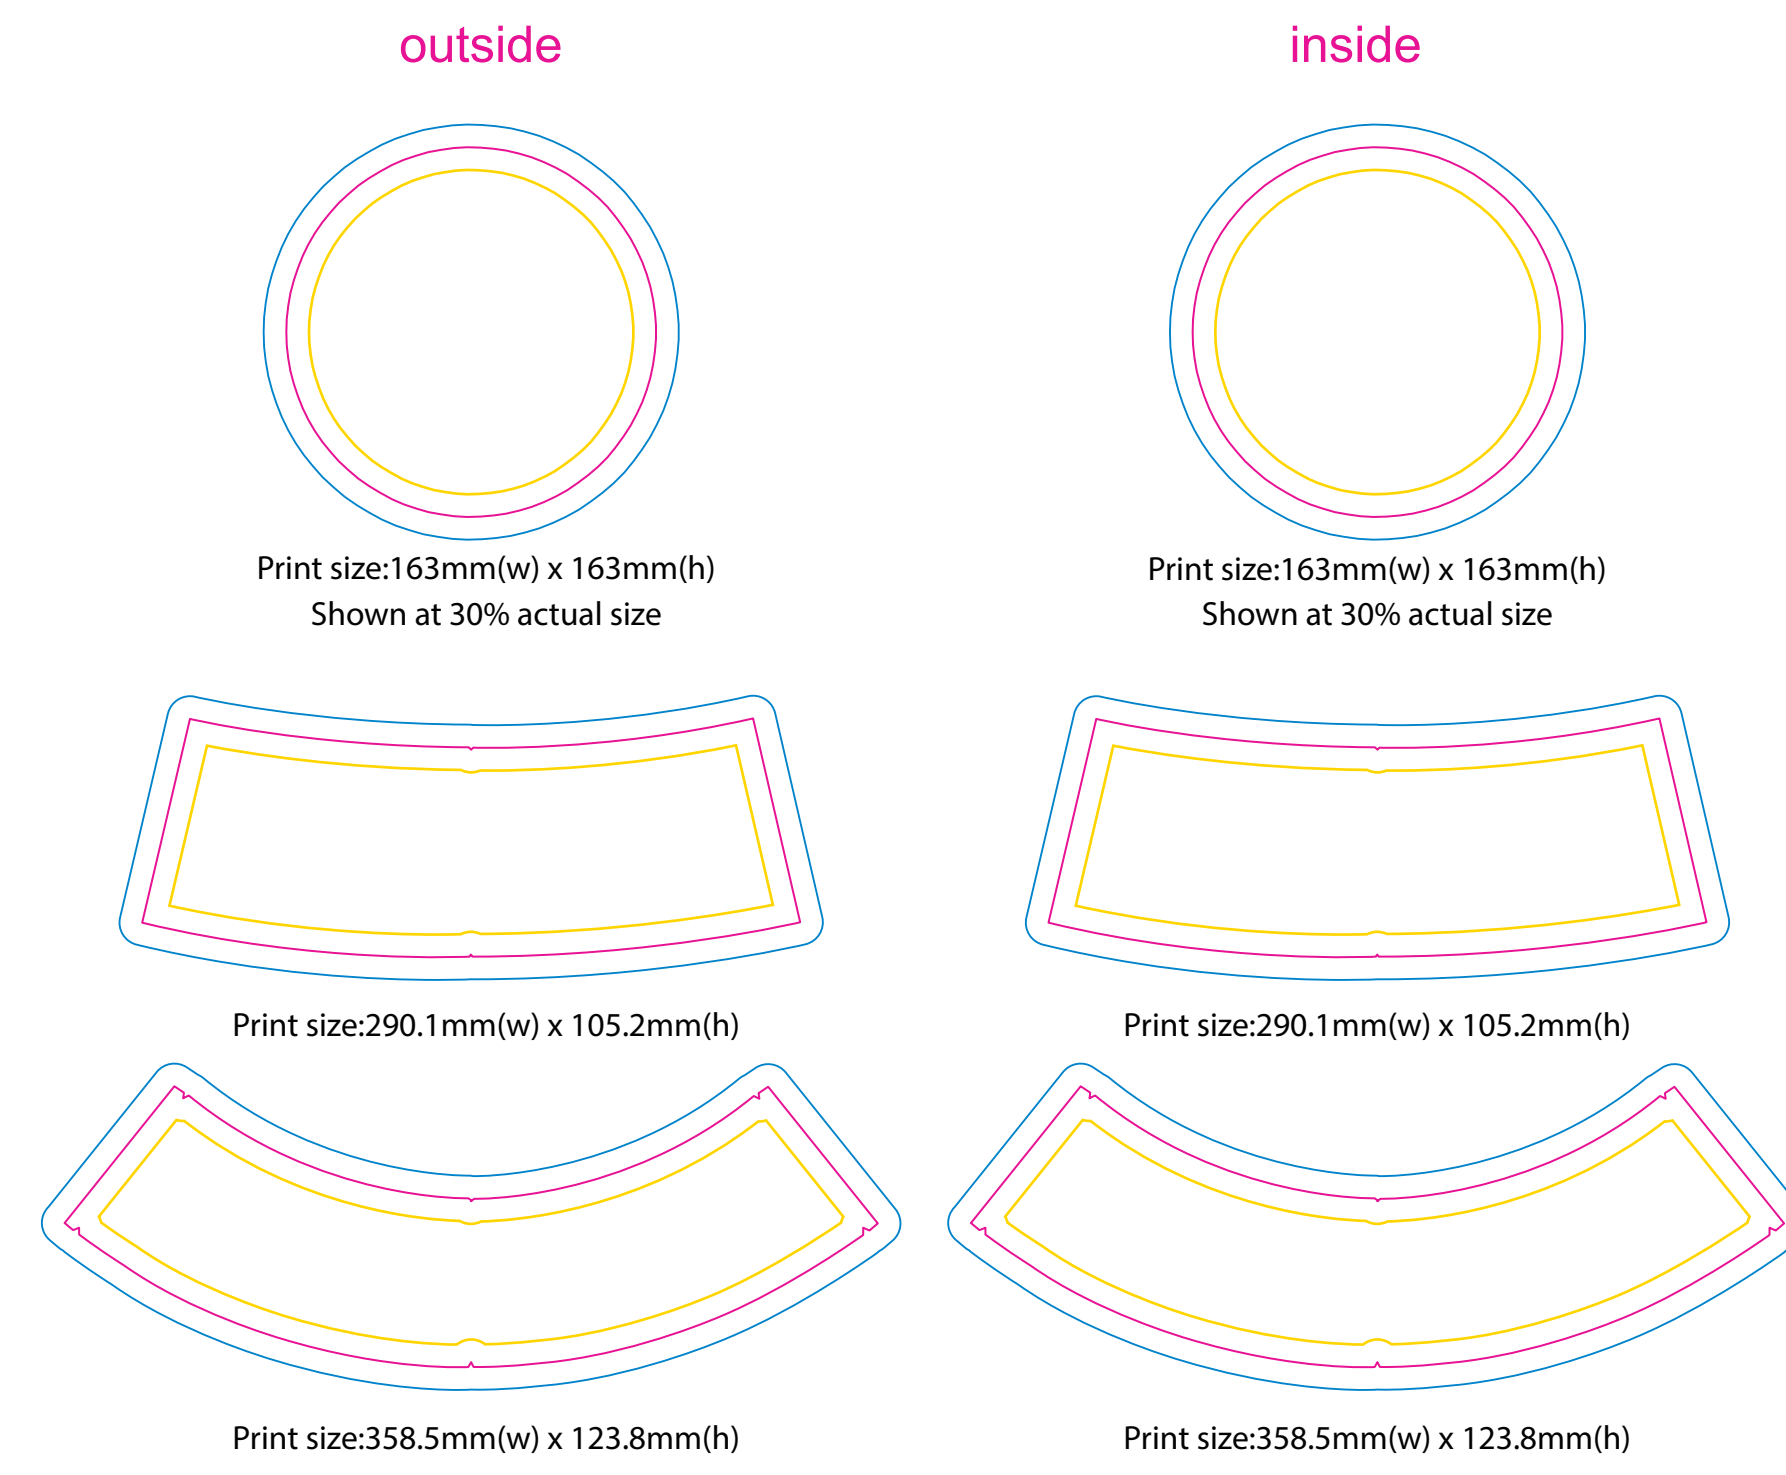

Size: 54CM

Size: 56CM

Actual finished product area
 Bleed area
 Knife line

Visual for reference only. Not 100% same as actual product.

Size: 58CM

Size: 60CM

Size: 62CM