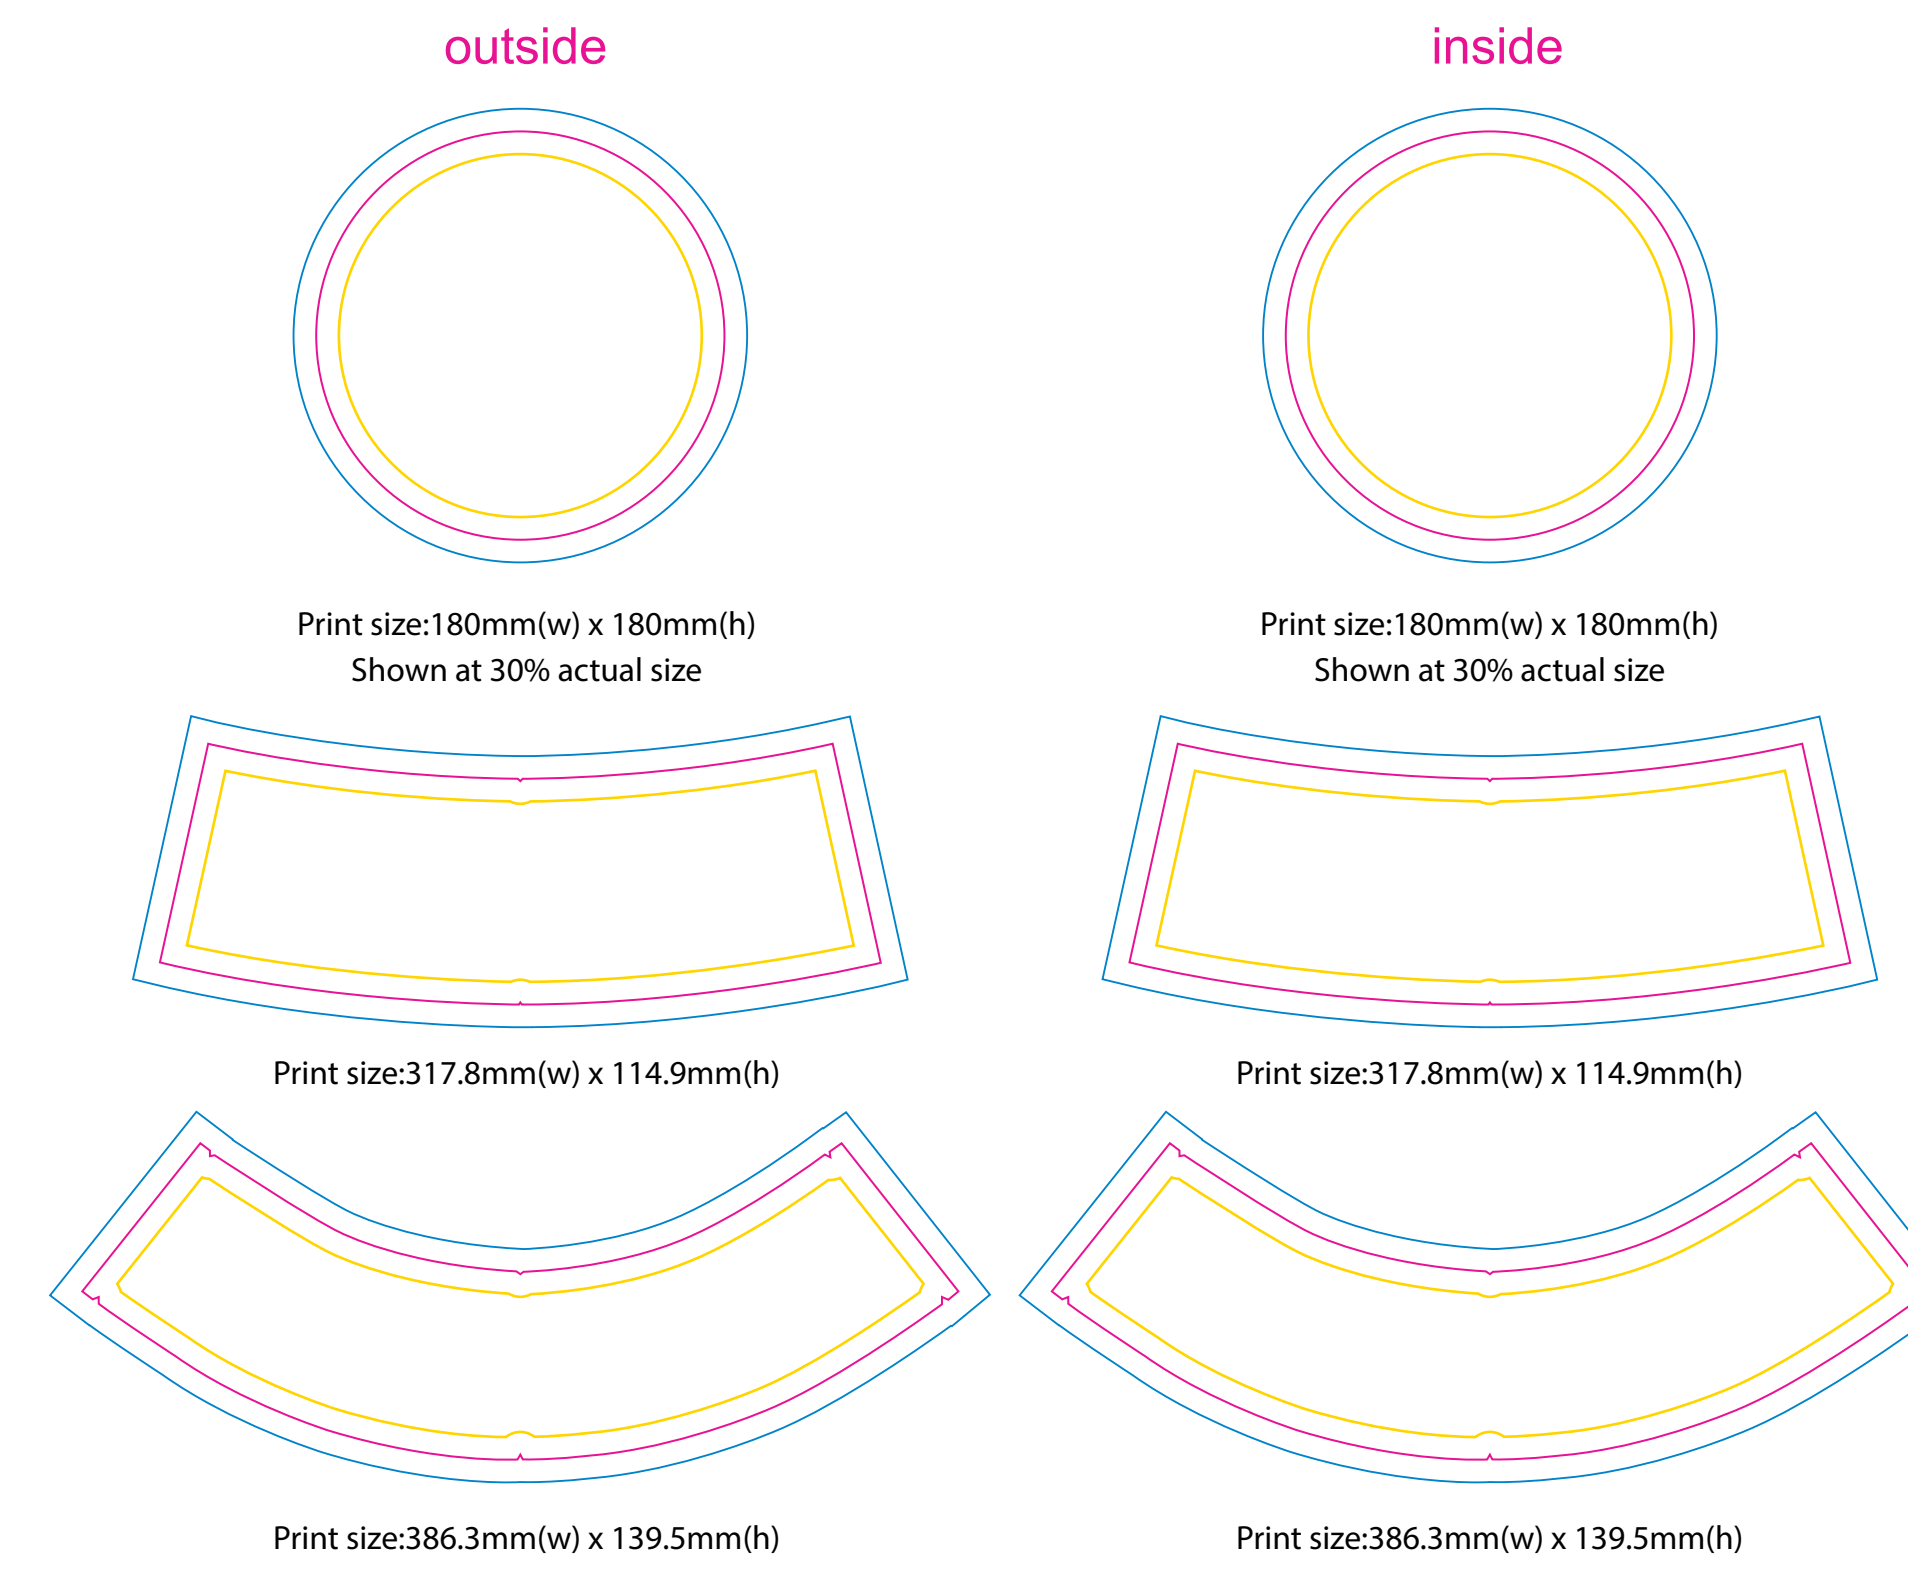

Size: 54CM

Size: 56CM

Actual finished product area
 Bleed area
 Knife line

Visual for reference only. Not 100% same as actual product.

Size: 58CM

Size: 60CM

Size: 62CM