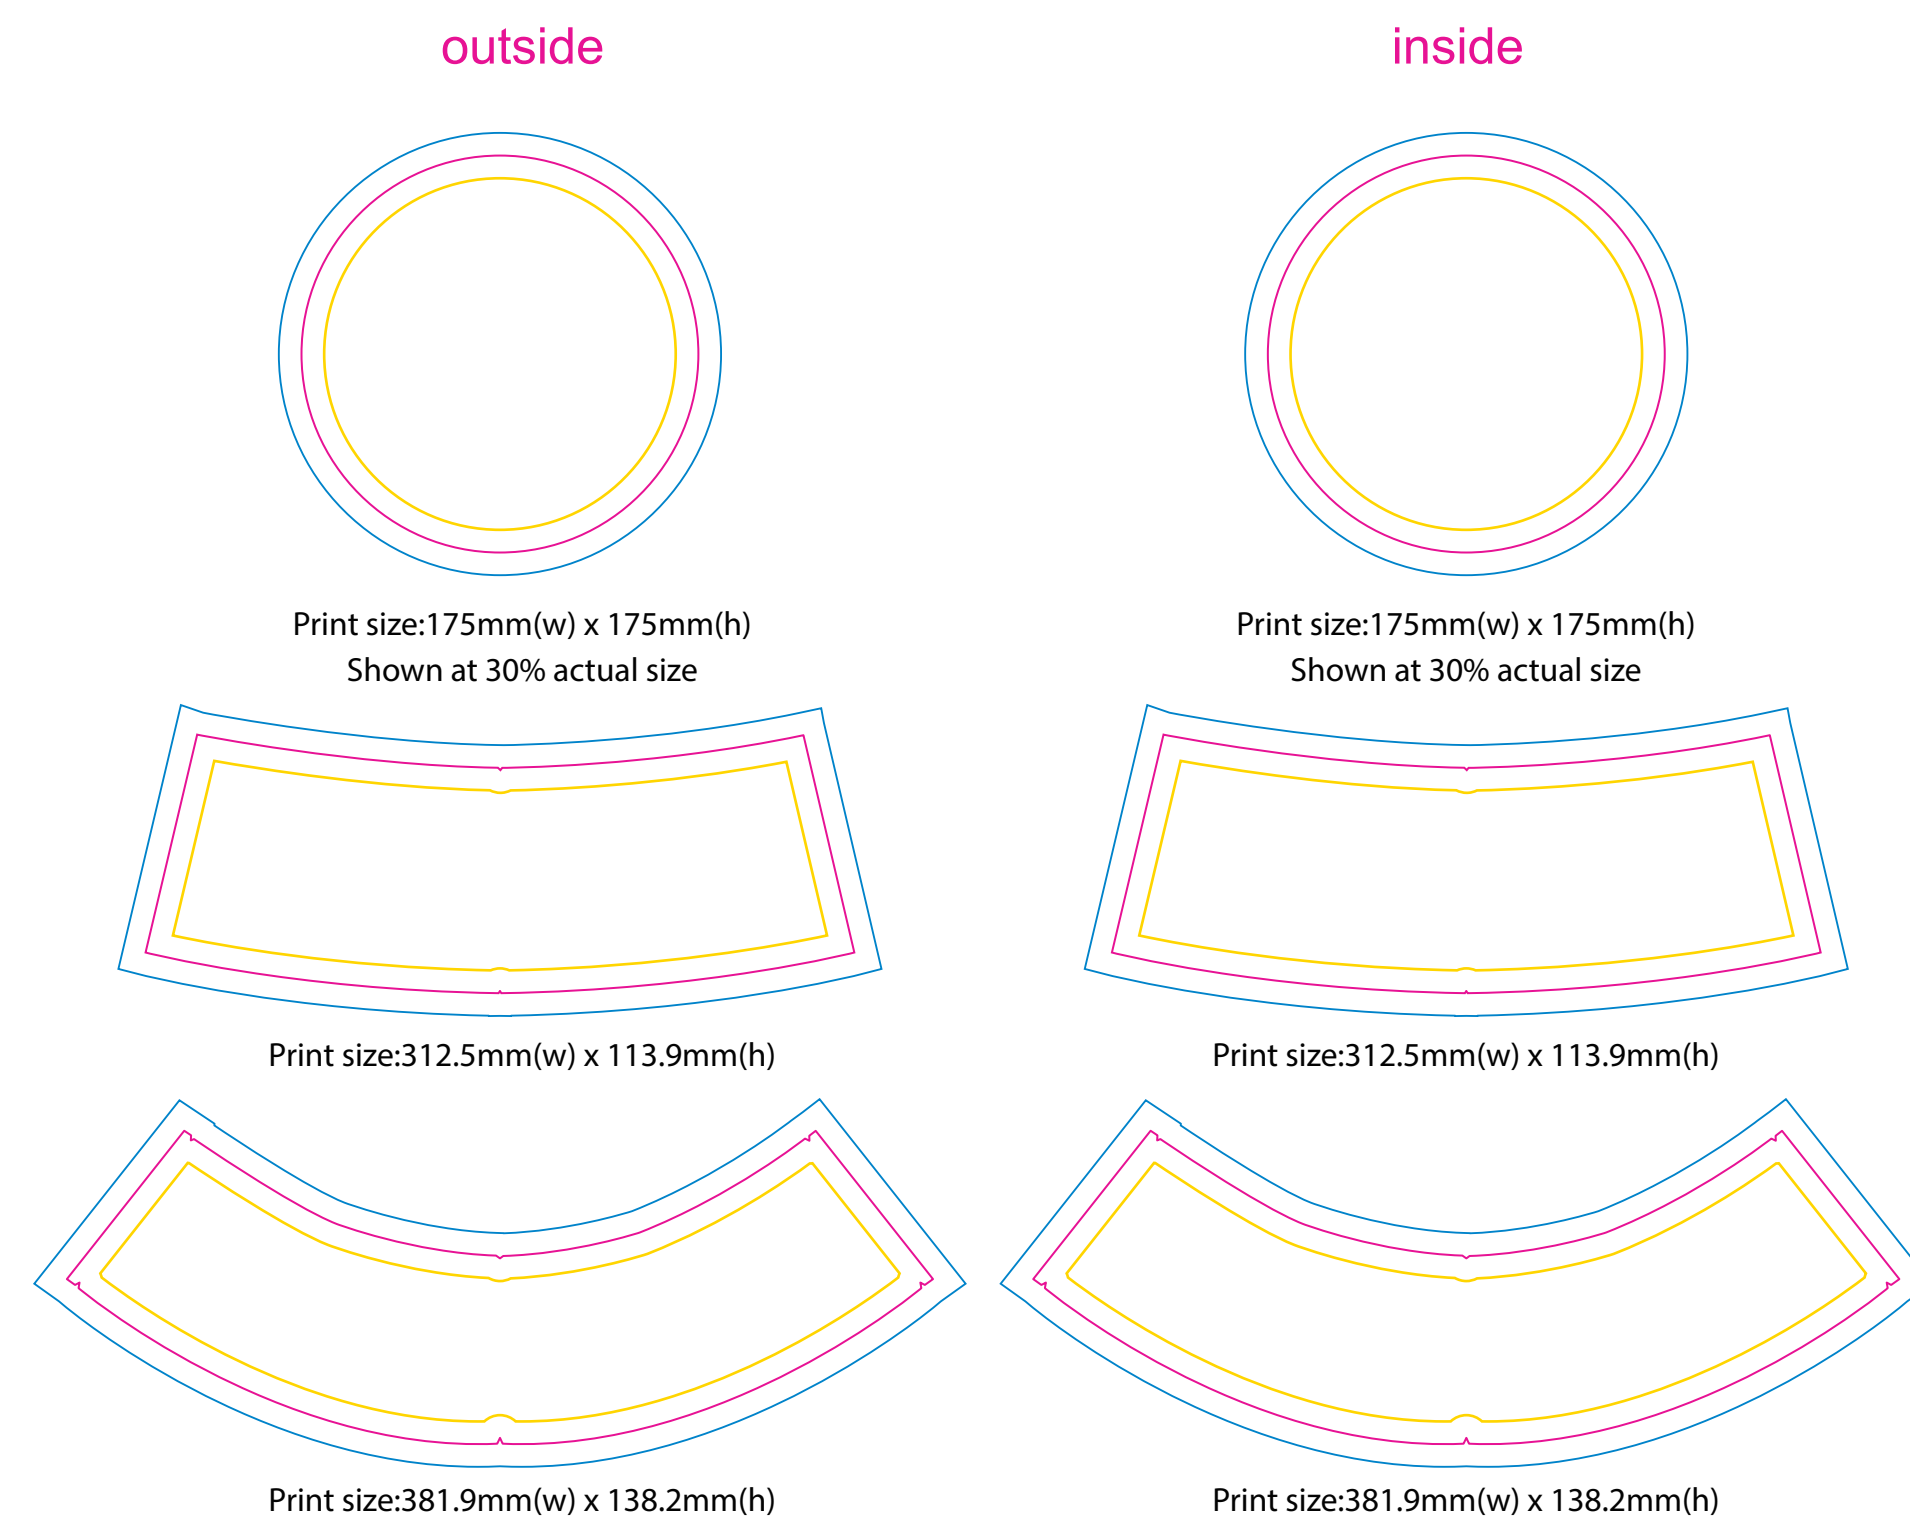

Size: 54CM

Size: 56CM

Actual finished product area
 Bleed area
 Knife line

Visual for reference only. Not 100% same as actual product.

Size: 58CM

Size: 60CM

Size: 62CM