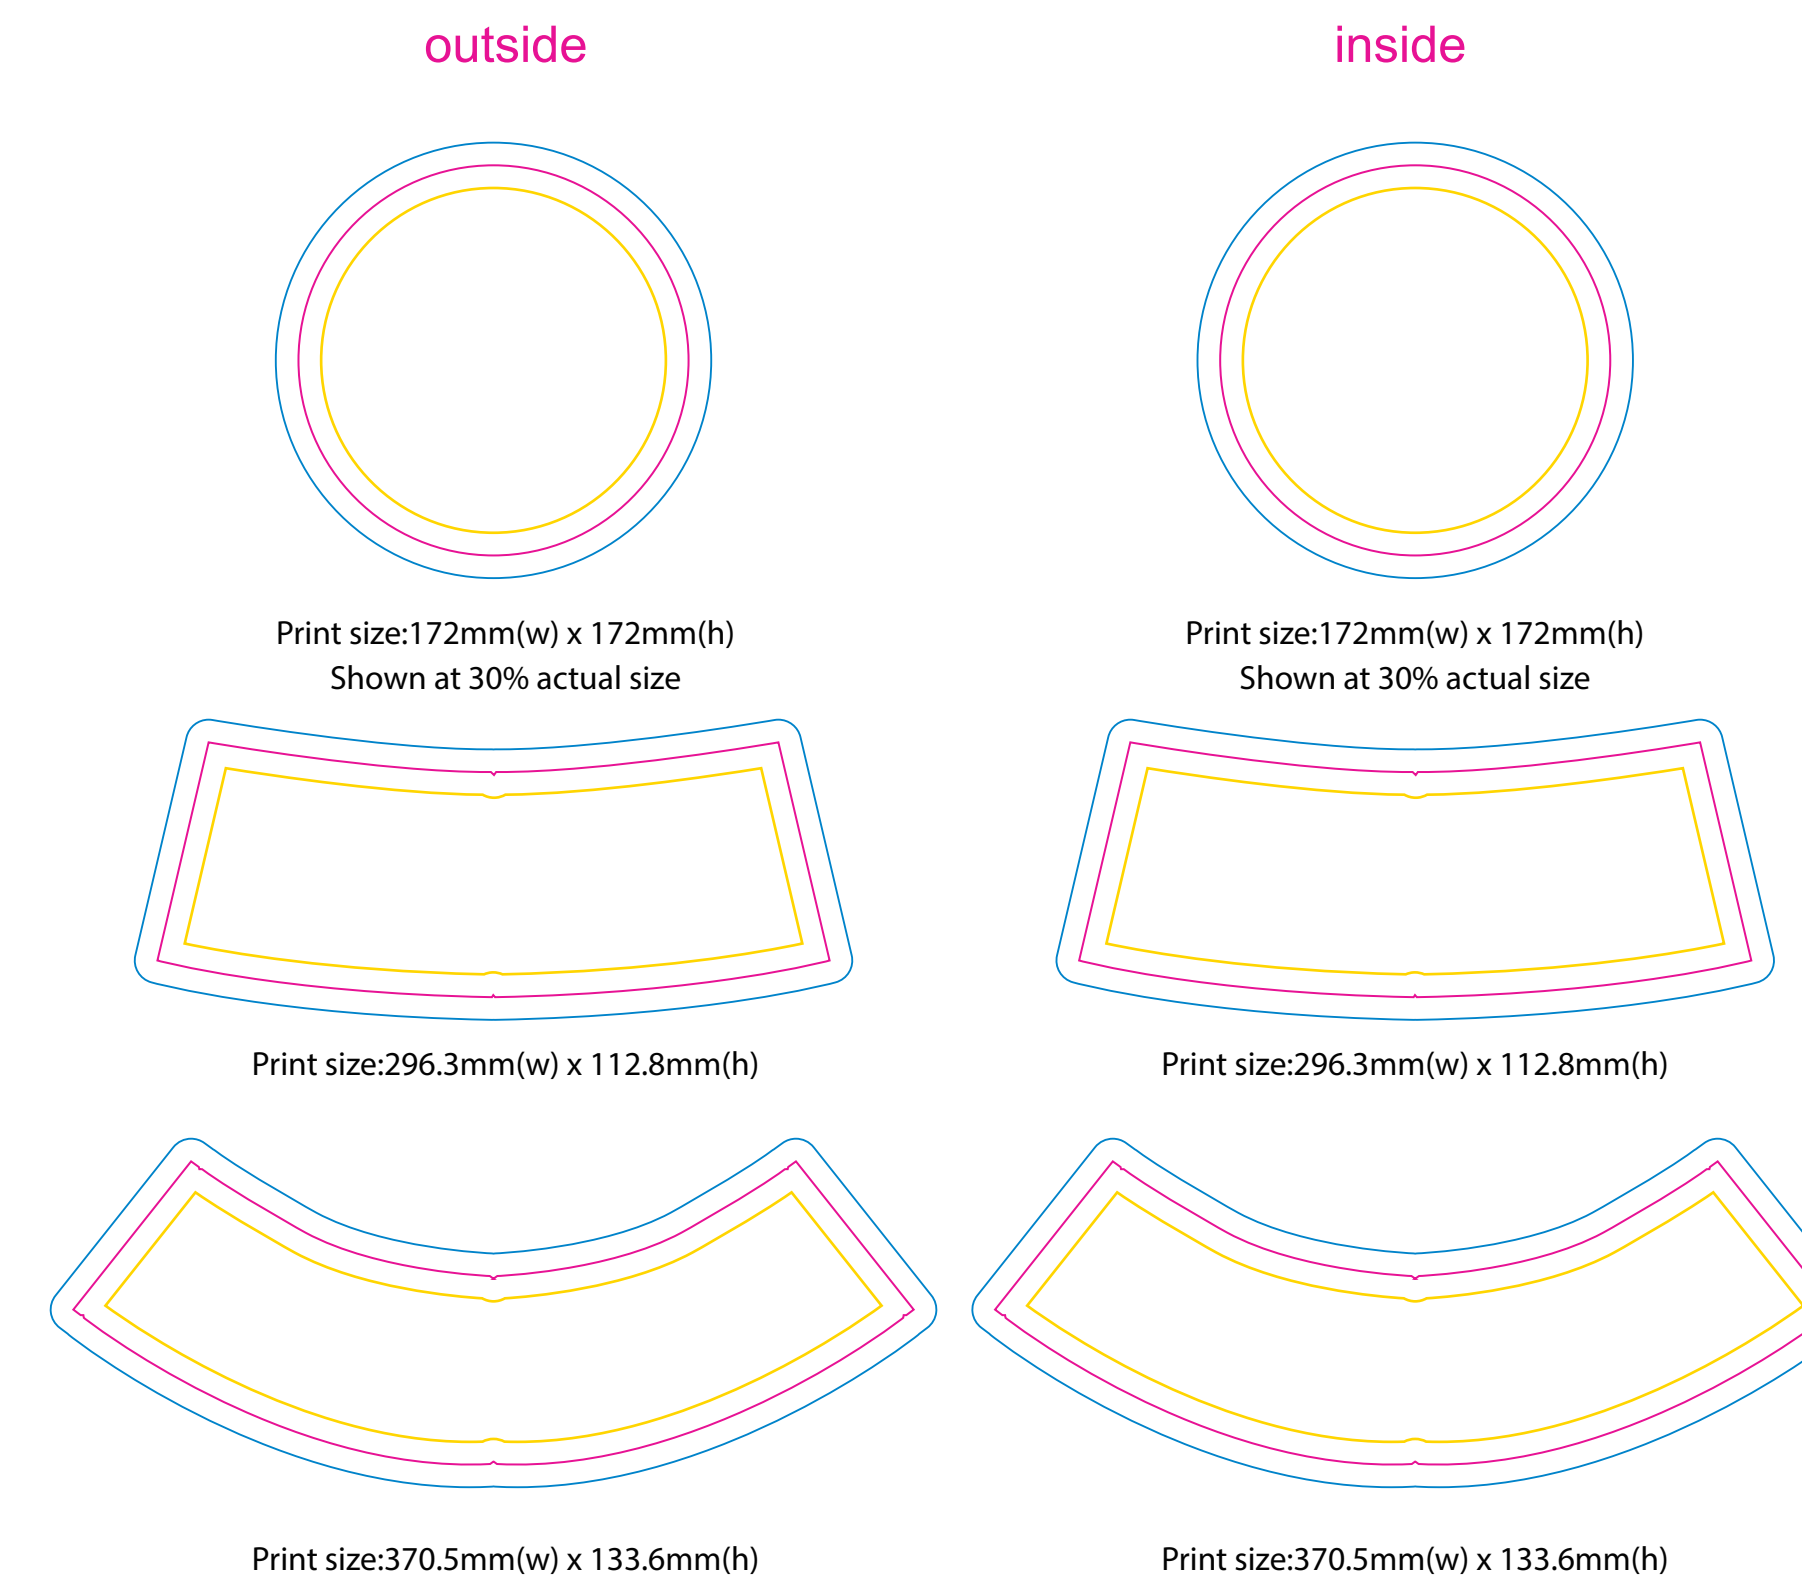

Size: 54CM

Size: 56CM

Actual finished product area
 Bleed area
 Knife line

Visual for reference only. Not 100% same as actual product.

Size: 58CM

Size: 60CM

Size: 62CM