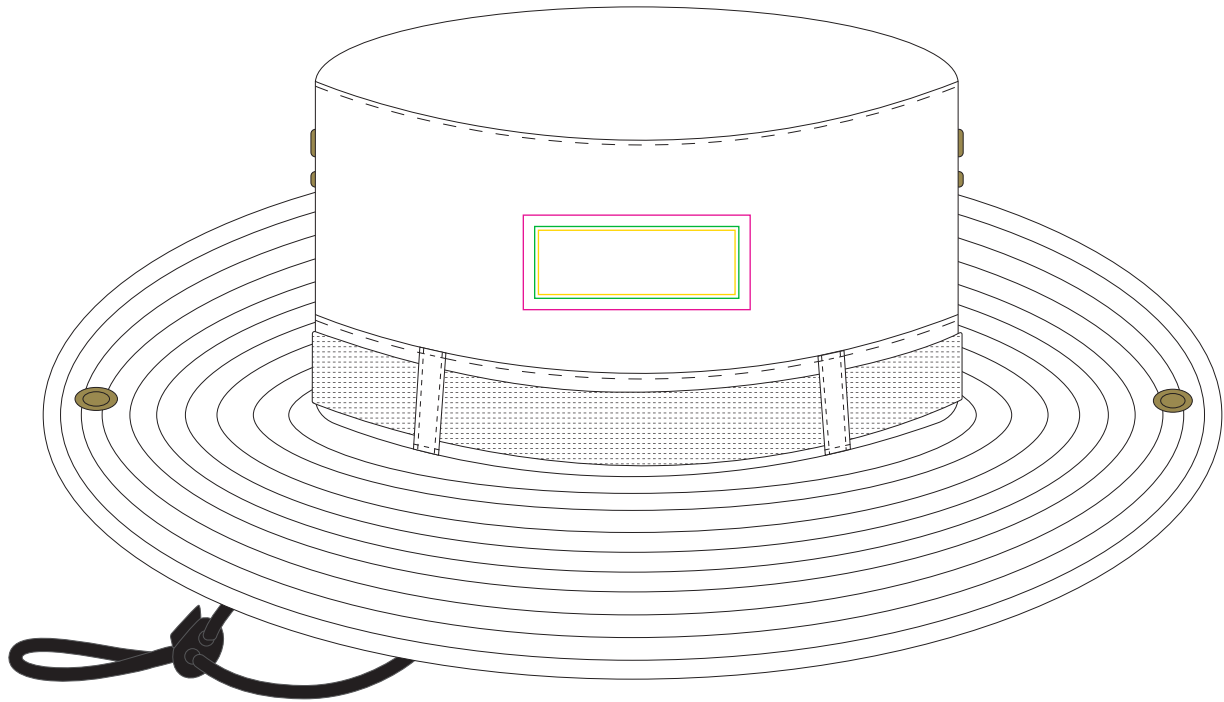

Product: PCH405  
Product Size: 58CM  
Decoration Options: Embroidery

Shown at 50% actual size  
Print size: 60mm(w) x 25mm(h)

- Knife line
- Thread line
- Actual finished product area