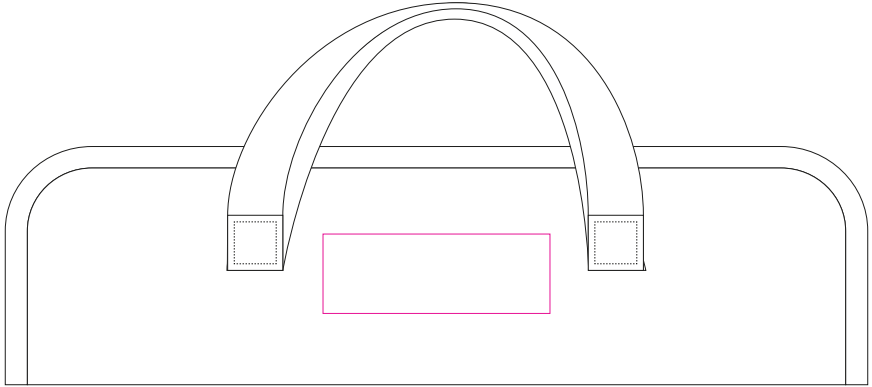

Product: PCH375
Product Size: 38x10.5x4.5cm
Decoration Options: Screen print

Back

Shown at 30% actual size
Print size:100mm(w) x 35mm(h)