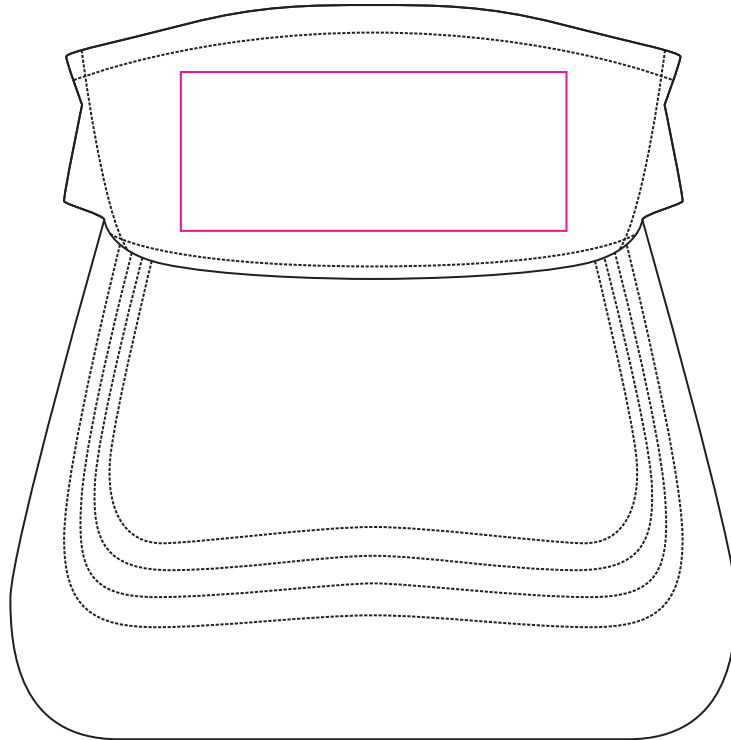

Product: PCH361
Product Size: 56-60cm(Adjustable Velcro design) /
Decoration Options: Screen Print / Embroidery

Shown at 60% actual size
Print size: 85mm (W) x 35mm (H)